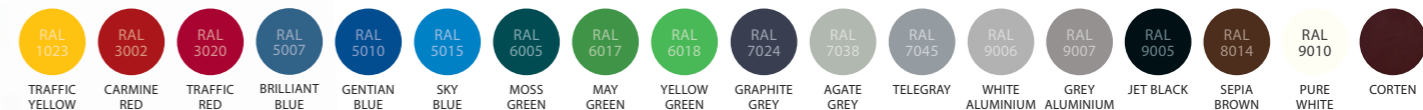

Powder Coated Mild Steel

The mild steel material of the loop design feature and planter elements provide a versatile and strong structure. Once galvanised, the material is powder coated to increase its aesthetic qualities. This involves spraying fine particles of coloured polyester powder onto the material. The powder is then heated so that the particles melt and fuse together creating an even coat and providing a durable finish which is resistant to chipping, scratching and other wear.

MILD STEEL

A 10 year warranty is offered on products with a powder coated finish against rust and corrosion. For more information please visit our website.

The powder coat colour options include: