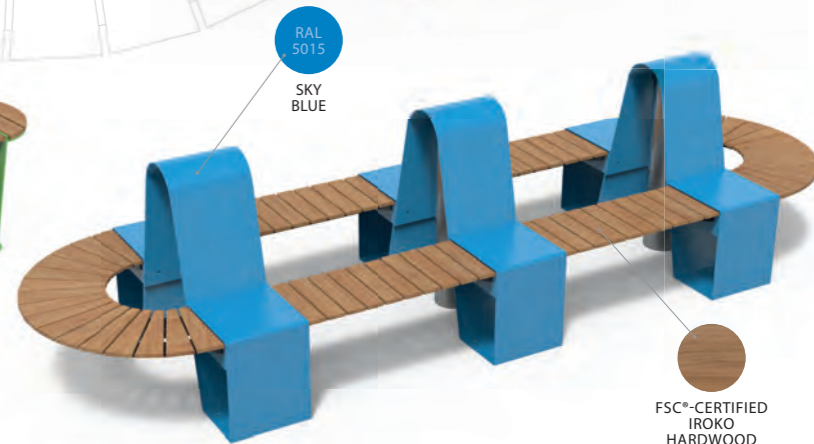

RAL 6017  
MAY GREEN

RAL 1023  
TRAFFIC YELLOW

RAL 1023  
TRAFFIC YELLOW

RAL 3002  
CARMINE RED

RAL 6017  
MAY GREEN

RAL 5015  
SKY BLUE

FSC®-CERTIFIED  
IROKO  
HARDWOOD

DESIGN SPECIFICATION