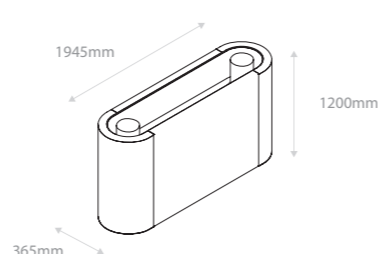

## SINGLE HOOP SEAT

Weight	110kg
Dimensions (LxWxH)	1740 x 1370 x 1090mm
Seat height	500mm
Material	Powder coated mild steel & FSC®-certified Iroko timber hardwood
Colours	Standard RAL colours and ADAPTA fossil effect Corten
Fixing method	Surface mounted

## DOUBLE HOOP SEAT

Weight	235kg
Dimensions (LxWxH)	3130 x 1370 x 1090mm
Seat height	500mm
Material	Powder coated mild steel & FSC®-certified Iroko timber hardwood
Colours	Standard RAL colours and ADAPTA fossil effect Corten
Fixing method	Surface mounted