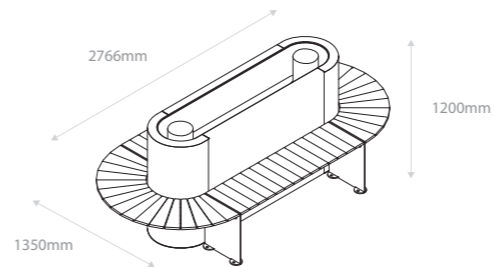

## SINGLE HOOP SEAT

Weight	110kg
Dimensions (LxWxH)	1740 x 1370 x 1090mm
Seat height	500mm
Material	Powder coated mild steel & FSC®-certified Iroko timber hardwood
Colours	Standard RAL colours and ADAPTA fossil effect Corten
Fixing method	Surface mounted

## DOUBLE HOOP SEAT

Weight	235kg
Dimensions (LxWxH)	3130 x 1370 x 1090mm
Seat height	500mm
Material	Powder coated mild steel & FSC®-certified Iroko timber hardwood
Colours	Standard RAL colours and ADAPTA fossil effect Corten
Fixing method	Surface mounted

## PLANTER

Weight	195kg
Dimensions (LxWxH)	1945 x 365 x 1200mm
Seat height	-
Material	Powder coated mild steel & FSC®-certified Iroko timber hardwood
Colours	Standard RAL colours and ADAPTA fossil effect Corten
Fixing method	Surface mounted

## DOUBLE PLANTER SEAT

Weight	310kg
Dimensions (LxWxH)	2766 x 1350 x 1200mm
Seat height	500mm
Material	Powder coated mild steel & FSC®-certified Iroko timber hardwood
Colours	Standard RAL colours and ADAPTA fossil effect Corten
Fixing method	Surface mounted