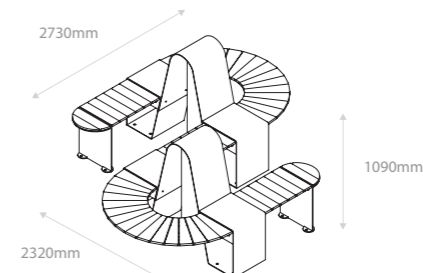

## SINGLE HOOP SEAT

Weight	110kg
Dimensions (LxWxH)	1740 x 1370 x 1090mm
Seat height	500mm
Material	Powder coated mild steel & FSC®-certified Iroko timber hardwood
Colours	Standard RAL colours and ADAPTA fossil effect Corten
Fixing method	Surface mounted

## DOUBLE HOOP SEAT

Weight	235kg
Dimensions (LxWxH)	3130 x 1370 x 1090mm
Seat height	500mm
Material	Powder coated mild steel & FSC®-certified Iroko timber hardwood
Colours	Standard RAL colours and ADAPTA fossil effect Corten
Fixing method	Surface mounted

## PLANTER

Weight	195kg
Dimensions (LxWxH)	1945 x 365 x 1200mm
Seat height	-
Material	Powder coated mild steel & FSC®-certified Iroko timber hardwood
Colours	Standard RAL colours and ADAPTA fossil effect Corten
Fixing method	Surface mounted

## DOUBLE PLANTER SEAT

Weight	310kg
Dimensions (LxWxH)	2766 x 1350 x 1200mm
Seat height	500mm
Material	Powder coated mild steel & FSC®-certified Iroko timber hardwood
Colours	Standard RAL colours and ADAPTA fossil effect Corten
Fixing method	Surface mounted