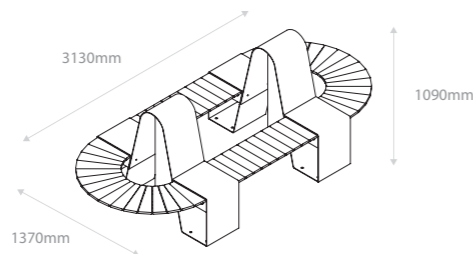

## DOUBLE HOOP SEAT

Weight	235kg
Dimensions (LxWxH)	3130 x 1370 x 1090mm
Seat height	500mm
Material	Powder coated mild steel & FSC®-certified Iroko timber hardwood
Colours	Standard RAL colours and ADAPTA fossil effect Corten
Fixing method	Surface mounted