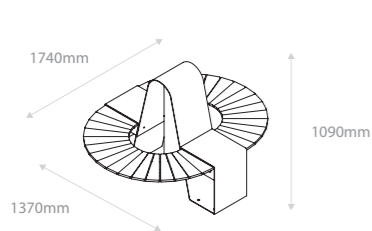

## SINGLE HOOP SEAT

Weight	110kg
Dimensions (LxWxH)	1740 x 1370 x 1090mm
Seat height	500mm
Material	Powder coated mild steel & FSC®-certified Iroko timber hardwood
Colours	Standard RAL colours and ADAPTA fossil effect Corten
Fixing method	Surface mounted

## DOUBLE HOOP SEAT

Weight	235kg
Dimensions (LxWxH)	3130 x 1370 x 1090mm
Seat height	500mm
Material	Powder coated mild steel & FSC®-certified Iroko timber hardwood
Colours	Standard RAL colours and ADAPTA fossil effect Corten
Fixing method	Surface mounted

## DOUBLE PLANTER SEAT

Weight	310kg
Dimensions (LxWxH)	2766 x 1350 x 1200mm
Seat height	500mm
Material	Powder coated mild steel & FSC®-certified Iroko timber hardwood
Colours	Standard RAL colours and ADAPTA fossil effect Corten
Fixing method	Surface mounted