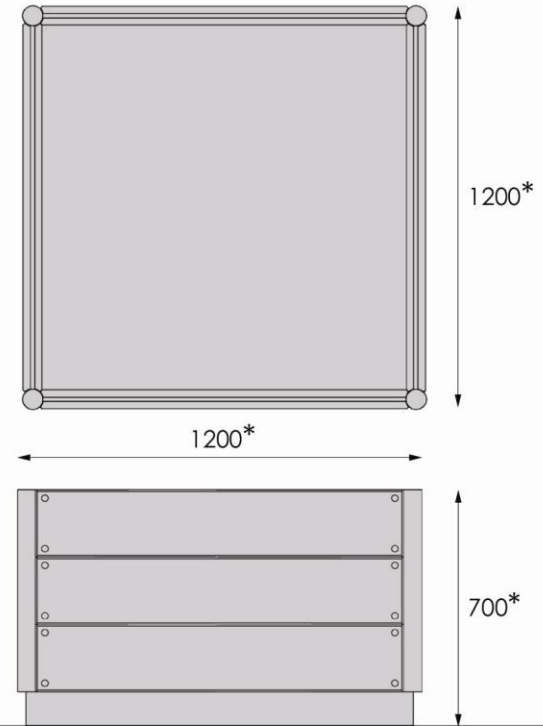

technical specification

- **product:** basic planter
- **materials:** stainless steel frame with hardwood panels
- **maintenance:** wood requires periodic refinishing, refer to product care section
- **foundation:** freestanding product
- **fixings options:** can be bolted to surface hardstanding if required

*other sizes are available, please ask for details

e: enquiries@citysquared.co.uk
w: www.citysquared.co.uk
t: +44 (0)870 420 2468
f: +44 (0)113 244 1616

citysquared
street furniture

Dimensions are in millimetres, are approximate and do not form any part of the contract. We reserve the right to change the design and specification on any item offered and, where possible, notification will be made.
© 2010 Copyright. Reproduction prohibited