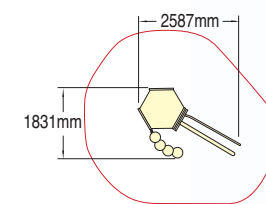

Gulliver's Island
Product code 640-GULL

7 Play Features

- Mystical Hexagon Tower
- Astral High Steps
- Tribal Magic Spinner
- Magician's Stage
- Mystic Mary - Fortune Teller
- Orange Swirl Barrier
- Warlock's Slope Rider

Wet Pour Safety Surfacing
1.0m FFH: 19m² x 40mm