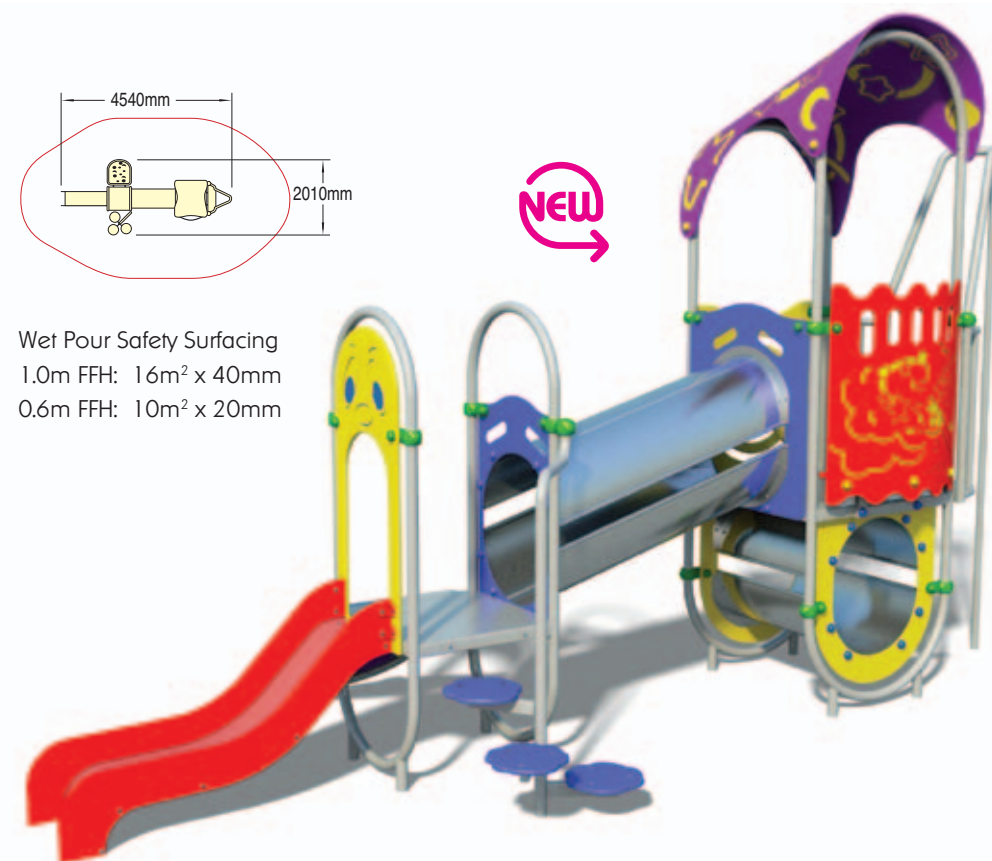

Wet Pour Safety Surfacing
1.0m FFH: 32m² x 40mm

Wet Pour Safety Surfacing
1.0m FFH: 15m² x 40mm
0.6m FFH: 8m² x 20mm

NEW

Unicorn's Lair
Product code 640-UNIC

10 Play Features

- Fortune Teller's Window
- High Square Tower with Celestial Roof
- Cosmos Viewing Barrier
- Wide Yellow Echo Barrier
- High Fireman's Pole
- Tower Tunnel
- Galaxy Bridge
- Elf's Slide
- Stellar Low Spiral Riser
- Mystical Square Tower

Mermaid's Grotto
Product code 640-MERM

10 Play Features

- High Square Tower with Celestial Roof
- Cosmos Viewing Barrier
- Wide Yellow Echo Barrier
- Wide Atlantis Tunnel
- High Fireman's Pole
- Tower Tunnel
- Elf's Slide
- Stellar Low Spiral Riser
- Cosmic Low Ramp
- Mystical Square Tower

Wet Pour Safety Surfacing
1.0m FFH: 16m² x 40mm
0.6m FFH: 10m² x 20mm

NEW

Play Features

 Mystical Square Tower Product code 6400-046	 Mystical Hexagon Tower Product code 6400-047	 Cosmic Low Ramp Product code 6400-048	 Stellar Low Spiral Risers Product code 6400-049
 Zodiac 2-rung Ladder Product code 6400-050	 Dinosaur's Stepping Stones Product code 6400-052	 Goblin's Bridge Product code 6400-053	 She-devil's Catwalk Product code 6400-054
 Atlantis Tunnel Product code 6400-056	 Elf's Slide Product code 6400-059	 Zodiac 3-rung Ladder Product code 6400-061	 Stellar High Spiral Risers Product code 6400-062
 Astral High Steps Product code 6400-063	 Giant's Slide Product code 6400-064	 Cross-eyed Tall Climber Product code 6400-067	 Tribal Magic Spinner Product code 6400-068
 Zulu Panel With Counter Game Product code 6400-069	 Revolving Eyes Play Panel Product code 6400-070	 Magician's Stage Product code 6400-071	 Mystic Mary - Fortune Teller Product code 6400-072
 Ghost Ship Panel With Ship's Wheel Product code 6400-073	 Sorcerer's Rope Climber Product code 6400-074	 Cosmic High Ramp Product code 6400-076	