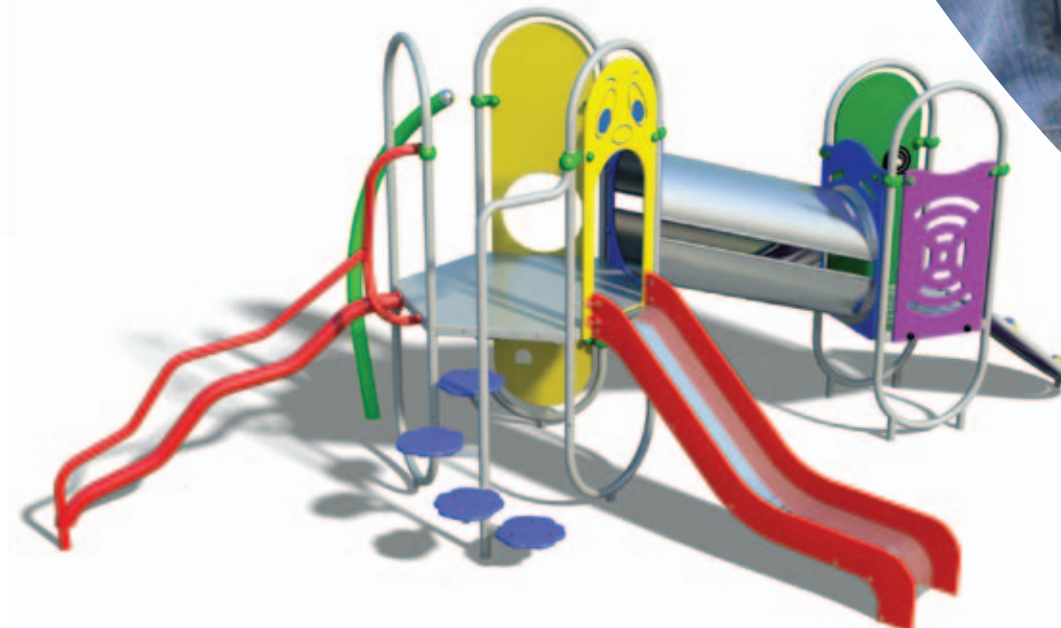

Wet Pour Safety Surfacing Area
1.0m FFH: 28m² x 40mm

Mystical World Modular Play System

Legendary Empire
Product code 640-LEGE

15 Play Features

- Mystical Hexagon Tower
- Two Mystical Square Towers
- Cosmic Low Ramp
- Revolving Eyes Play Panel
- Orange Echo Barrier
- She-Devil's Catwalk
- Stellar Low Spiral Risers
- Fortune Teller's Window
- Knight's Drawbridge
- Mary Celeste Play Panel
- Zodiac 3-Rung Ladder
- Cross-Eyed Tall Climber
- Giant's Slide
- Orange Diamond Barrier