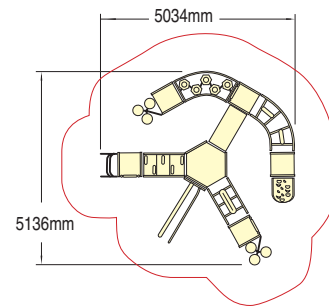

Wet Pour Safety Surfacing
1.0m FFH: 19m² x 40mm

Magical Universe

Product code 640-MAGI

27 Play Features

- Mystical Hexagon Tower
- Five Mystical Square Towers
- Yellow Echo Barrier
- Orange Swirl Barrier
- Blue Diamond Barrier
- She-Devil's Catwalk
- Dinosaur's Stepping Stones
- Two Fire Demon Play Panels
- Two Stellar Low Spiral Risers
- Revolving Eyes Play Panel
- Knight's Drawbridge
- Goblin's Bridge
- Cosmic Low Ramp
- Fortune Teller's Window
- Atlantis Tunnel
- Cross-Eyed Tall Climber
- Warlock's Slope Rider
- Zodiac 2-Rung Ladder
- Ghost Ship Panel
- Violet Echo Barrier
- Orange Diamond Barrier