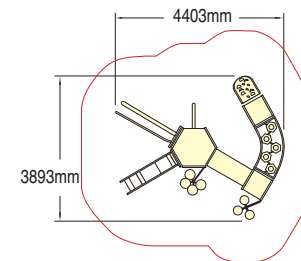

Wet Pour Safety Surfacing
1.0m FFH: 38m² x 40mm

Forbidden City

Product code 640-FORB

15 Play Features

- Mystical Hexagon Tower
- Two Mystical Square Towers
- Ghost Ship Panel with Ship's Wheel
- Cosmic Low Ramp
- Orange Echo Barrier
- Dinosaur's Stepping Stones
- Stellar Low Spiral Risers
- Fortune Teller's Window
- Atlantis Tunnel
- Gian's Slide
- Warlock's Slope Rider
- Soothsayer's Bannister Slider
- Violet Swirl Barrier
- Stellar High Spiral Risers

Wet Pour Safety Surfacing
1.0m FFH: 32m² x 40mm

Wet Pour Safety Surfacing
1.0m FFH: 15m² x 40mm
0.6m FFH: 8m² x 20mm

NEW

Unicorn's Lair
Product code 640-UNIC

10 Play Features

- Fortune Teller's Window
- High Square Tower with Celestial Roof
- Cosmos Viewing Barrier
- Wide Yellow Echo Barrier
- High Fireman's Pole
- Tower Tunnel
- Galaxy Bridge
- Elf's Slide
- Stellar Low Spiral Riser
- Mystical Square Tower