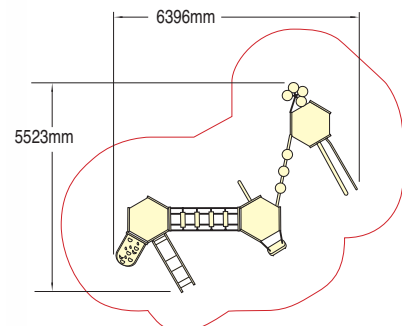

Physical abilities such as climbing, descending, sliding and balancing are developed, as well as their co-operative and social skills.

Being a two-level system - with the square platforms at a height of 600mm and the hexagonal platforms at a height of 900mm - with most designs dual level, Mystical World caters for children with a vast range of abilities.

Deck heights: 600mm and 900mm

Tarzan's Jungle

Product code 640-TARZ

Wet Pour Safety Surfacing
1.0m FFH: 47m² x 40mm

19 Play Features

- Three Mystical Hexagon Towers
- Soothsayer's Bannister Slider
- Warlock's Slope Rider
- Cross-Eyed Tall Climber
- Sorcerer's Rope Climber
- Tribal Magic Spinner
- Demon's Disc Crossing
- Stellar High Spiral Risers
- Zulu Panel with Counter Game
- Devil's Rope Pass
- Giant's Slide
- Magician's Stage
- Mystic Mary - Fortune Teller
- Orange Swirl Barrier
- Violet Echo Barrier
- Mary Celeste Play Panel
- Cosmic High Ramp

Wet Pour Safety Surfacing Area
1.0m FFH: 28m² x 40mm

Mystical World Modular Play System

Legendary Empire
Product code 640-LEGE

15 Play Features

- Mystical Hexagon Tower
- Two Mystical Square Towers
- Cosmic Low Ramp
- Revolving Eyes Play Panel
- Orange Echo Barrier
- She-Devil's Catwalk
- Stellar Low Spiral Risers
- Fortune Teller's Window
- Knight's Drawbridge
- Mary Celeste Play Panel
- Zodiac 3-Rung Ladder
- Cross-Eyed Tall Climber
- Giant's Slide
- Orange Diamond Barrier