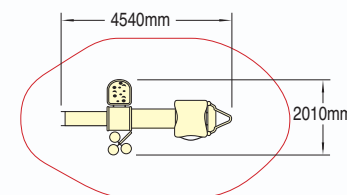

Mermaid's Grotto
Product code 640-MERM

10 Play Features

- High Square Tower with Celestial Roof
- Cosmos Viewing Barrier
- Wide Yellow Echo Barrier
- Wide Atlantis Tunnel
- High Fireman's Pole
- Tower Tunnel
- Elf's Slide
- Stellar Low Spiral Riser
- Cosmic Low Ramp
- Mystical Square Tower