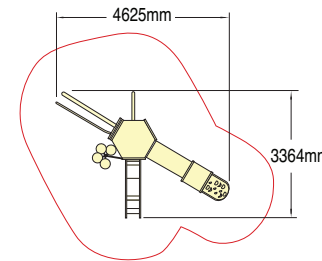

Physical abilities such as climbing, descending, sliding and balancing are developed, as well as their co-operative and social skills.

Being a two-level system - with the square platforms at a height of 600mm and the hexagonal platforms at a height of 900mm - with most designs dual level, Mystical World caters for children with a vast range of abilities.

Deck heights: 600mm and 900mm

Tarzan's Jungle

Product code 640-TARZ

Wet Pour Safety Surfacing
1.0m FFH: 47m² x 40mm

19 Play Features

- Three Mystical Hexagon Towers
- Soothsayer's Bannister Slider
- Warlock's Slope Rider
- Cross-Eyed Tall Climber
- Sorcerer's Rope Climber
- Tribal Magic Spinner
- Demon's Disc Crossing
- Stellar High Spiral Risers
- Zulu Panel with Counter Game
- Devil's Rope Pass
- Giant's Slide
- Magician's Stage
- Mystic Mary - Fortune Teller
- Orange Swirl Barrier
- Violet Echo Barrier
- Mary Celeste Play Panel
- Cosmic High Ramp

Wet Pour Safety Surfacing Area
1.0m FFH: 28m² x 40mm

Mystical World Modular Play System

Legendary Empire
Product code 640-LEGE

15 Play Features

- Mystical Hexagon Tower
- Two Mystical Square Towers
- Cosmic Low Ramp
- Revolving Eyes Play Panel
- Orange Echo Barrier
- She-Devil's Catwalk
- Stellar Low Spiral Risers
- Fortune Teller's Window
- Knight's Drawbridge
- Mary Celeste Play Panel
- Zodiac 3-Rung Ladder
- Cross-Eyed Tall Climber
- Giant's Slide
- Orange Diamond Barrier