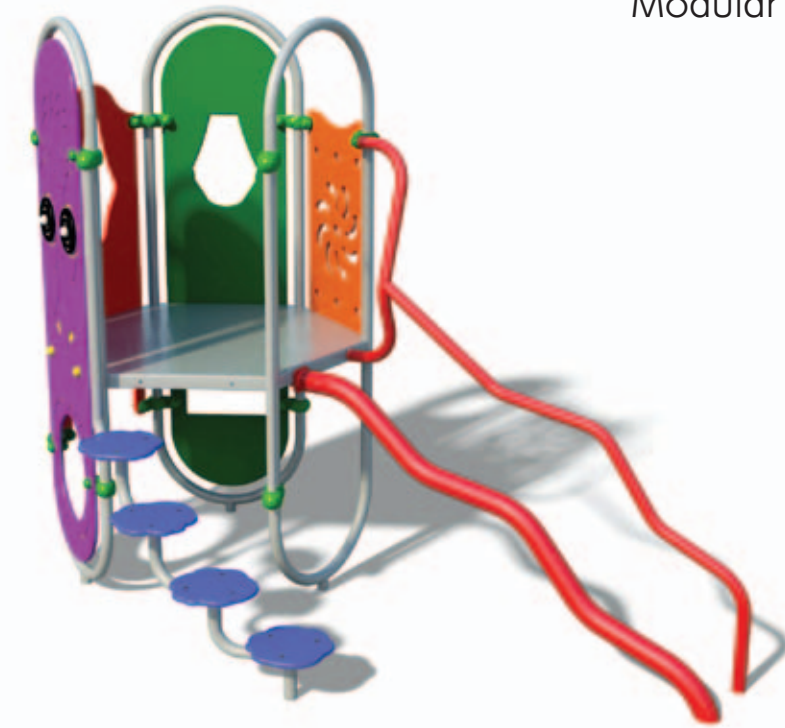

Wet Pour Safety Surfacing Area
1.0m FFH: 28m² x 40mm

Mystical World Modular Play System

Legendary Empire
Product code 640-LEGE

15 Play Features

- Mystical Hexagon Tower
- Two Mystical Square Towers
- Cosmic Low Ramp
- Revolving Eyes Play Panel
- Orange Echo Barrier
- She-Devil's Catwalk
- Stellar Low Spiral Risers
- Fortune Teller's Window
- Knight's Drawbridge
- Mary Celeste Play Panel
- Zodiac 3-Rung Ladder
- Cross-Eyed Tall Climber
- Giant's Slide
- Orange Diamond Barrier

Wet Pour Safety Surfacing
1.0m FFH: 29m² x 40mm

Gulliver's Island
Product code 640-GULL

7 Play Features

- Mystical Hexagon Tower
- Astral High Steps
- Tribal Magic Spinner
- Magician's Stage
- Mystic Mary - Fortune Teller
- Orange Swirl Barrier
- Warlock's Slope Rider

Wet Pour Safety Surfacing
1.0m FFH: 19m² x 40mm

Magical Universe

Product code 640-MAGI

27 Play Features

- Mystical Hexagon Tower
- Five Mystical Square Towers
- Yellow Echo Barrier
- Orange Swirl Barrier
- Blue Diamond Barrier
- She-Devil's Catwalk
- Dinosaur's Stepping Stones
- Two Fire Demon Play Panels
- Two Stellar Low Spiral Risers
- Revolving Eyes Play Panel
- Knight's Drawbridge
- Goblin's Bridge
- Cosmic Low Ramp
- Fortune Teller's Window
- Atlantis Tunnel
- Cross-Eyed Tall Climber
- Warlock's Slope Rider
- Zodiac 2-Rung Ladder
- Ghost Ship Panel
- Violet Echo Barrier
- Orange Diamond Barrier