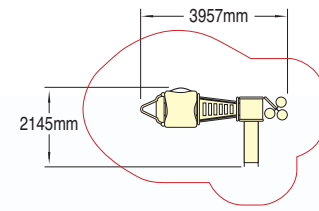

Wet Pour Safety Surfacing
1.0m FFH: 15m² x 40mm
0.6m FFH: 8m² x 20mm

NEW