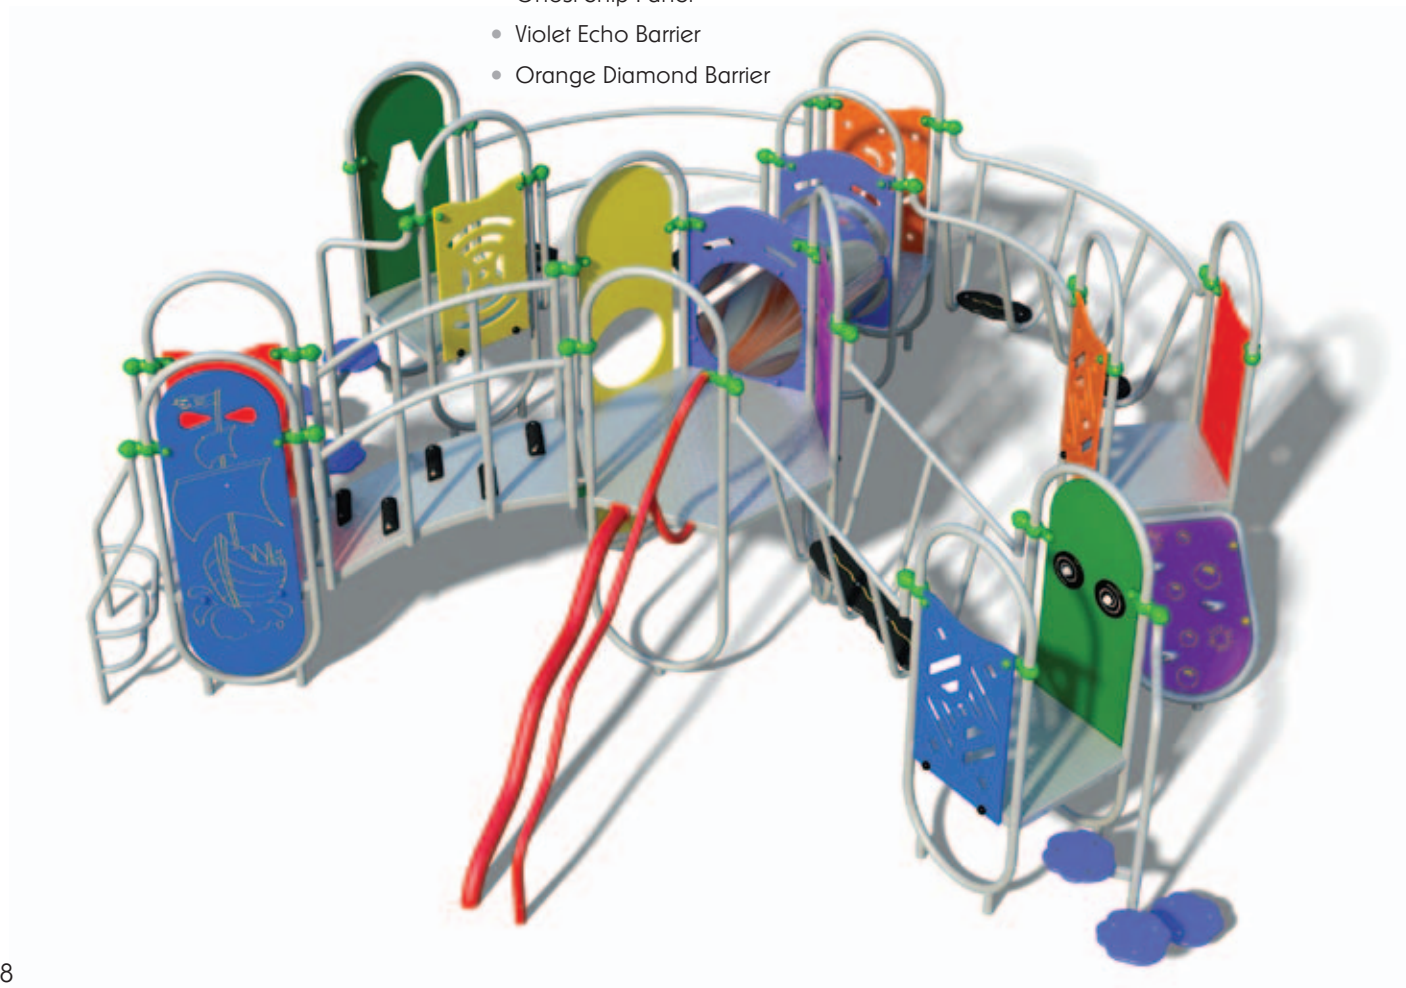

Wet Pour Safety Surfacing
1.0m FFH: 19m² x 40mm

Magical Universe

Product code 640-MAGI

27 Play Features

- Mystical Hexagon Tower
- Five Mystical Square Towers
- Yellow Echo Barrier
- Orange Swirl Barrier
- Blue Diamond Barrier
- She-Devil's Catwalk
- Dinosaur's Stepping Stones
- Two Fire Demon Play Panels
- Two Stellar Low Spiral Risers
- Revolving Eyes Play Panel
- Knight's Drawbridge
- Goblin's Bridge
- Cosmic Low Ramp
- Fortune Teller's Window
- Atlantis Tunnel
- Cross-Eyed Tall Climber
- Warlock's Slope Rider
- Zodiac 2-Rung Ladder
- Ghost Ship Panel
- Violet Echo Barrier
- Orange Diamond Barrier

Wet Pour Safety Surfacing
1.0m FFH: 38m² x 40mm

Forbidden City

Product code 640-FORB

15 Play Features

- Mystical Hexagon Tower
- Two Mystical Square Towers
- Ghost Ship Panel with Ship's Wheel
- Cosmic Low Ramp
- Orange Echo Barrier
- Dinosaur's Stepping Stones
- Stellar Low Spiral Risers
- Fortune Teller's Window
- Atlantis Tunnel
- Gian's Slide
- Warlock's Slope Rider
- Soothsayer's Bannister Slider
- Violet Swirl Barrier
- Stellar High Spiral Risers

Wet Pour Safety Surfacing
1.0m FFH: 32m² x 40mm

Wet Pour Safety Surfacing
1.0m FFH: 15m² x 40mm
0.6m FFH: 8m² x 20mm

NEW

Unicorn's Lair
Product code 640-UNIC

10 Play Features

- Fortune Teller's Window
- High Square Tower with Celestial Roof
- Cosmos Viewing Barrier
- Wide Yellow Echo Barrier
- High Fireman's Pole
- Tower Tunnel
- Galaxy Bridge
- Elf's Slide
- Stellar Low Spiral Riser
- Mystical Square Tower

Mermaid's Grotto
Product code 640-MERM

10 Play Features

- High Square Tower with Celestial Roof
- Cosmos Viewing Barrier
- Wide Yellow Echo Barrier
- Wide Atlantis Tunnel
- High Fireman's Pole
- Tower Tunnel
- Elf's Slide
- Stellar Low Spiral Riser
- Cosmic Low Ramp
- Mystical Square Tower