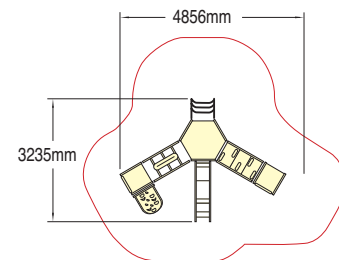

Wet Pour Safety Surfacing Area
1.0m FFH: 28m² x 40mm

Mystical World Modular Play System

Legendary Empire
Product code 640-LEGE

15 Play Features

- Mystical Hexagon Tower
- Two Mystical Square Towers
- Cosmic Low Ramp
- Revolving Eyes Play Panel
- Orange Echo Barrier
- She-Devil's Catwalk
- Stellar Low Spiral Risers
- Fortune Teller's Window
- Knight's Drawbridge
- Mary Celeste Play Panel
- Zodiac 3-Rung Ladder
- Cross-Eyed Tall Climber
- Giant's Slide
- Orange Diamond Barrier