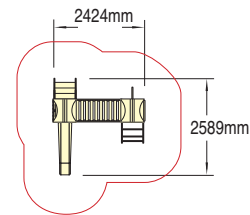

Little Miss Muffet

Product code 616-MUFT