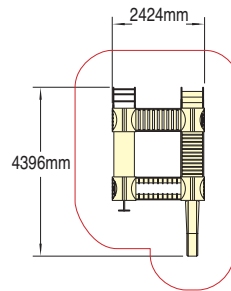

Little Bo Peep
Product code 616-PEEP

23 Play Features

- Four Rapunzel Towers
- Goosey Gander Steps
- Duke of York Arch Climber
- Jack and Jill's Climber
- Wendy Slide
- Humpty Arch Bridge
- 'Two Little Dicky Birds' Rhyme Panel
- 'Once I Caught a Fish Alive' Rhyme Panel
- Dumpty Arch Bridge
- 'I'm a Little Teapot' Rhyme Panel
- 'Hey Diddle Diddle' Rhyme Panel
- Dr Foster's Bridge
- Find the Nursery Rhyme Game
- Dog and Bone Maze
- Inchworm Tube
- 'The Wheels on the Bus' Song Panel
- 'Hickory Dickory Dock' Rhyme Panel
- Ship's Wheel
- Mouse and Cheese Maze
- 'Jack and the Beanstalk' Height Panel

Wet Pour Safety Surfacing
0.6m FFH: 25m² x 20mm