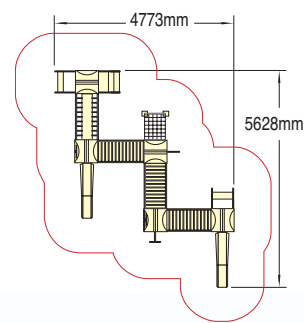

Deck height: 575mm

Wet Pour Safety Surfacing  
0.6m FFH: 34m<sup>2</sup> x 20mm