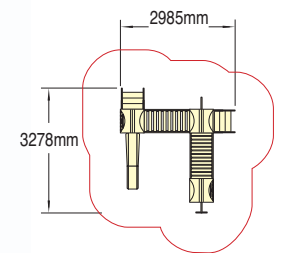

Deck height: 575mm

## Nursery Rhymes Modular Play System

**Little Bo Peep**  
Product code 616-PEEP

**23** Play Features

- Four Rapunzel Towers
- Goosey Gander Steps
- Duke of York Arch Climber
- Jack and Jill's Climber
- Wendy Slide
- Humpty Arch Bridge
- 'Two Little Dicky Birds' Rhyme Panel
- 'Once I Caught a Fish Alive' Rhyme Panel
- Dumpty Arch Bridge
- 'I'm a Little Teapot' Rhyme Panel
- 'Hey Diddle Diddle' Rhyme Panel
- Dr Foster's Bridge
- Find the Nursery Rhyme Game
- Dog and Bone Maze
- Inchworm Tube
- 'The Wheels on the Bus' Song Panel
- 'Hickory Dickory Dock' Rhyme Panel
- Ship's Wheel
- Mouse and Cheese Maze
- 'Jack and the Beanstalk' Height Panel

Wet Pour Safety Surfacing  
0.6m FFH: 25m<sup>2</sup> x 20mm

**Nursery Rhymes**  
Modular Play System

**Tom Thumb**  
Product code 616-THMB

**18** Play Features

- Three Rapunzel Towers
- Goosey Gander Steps
- Duke of York Access Climber
- Humpty Arch Bridge
- 'Two Little Dicky Birds' Rhyme Panel
- 'Once I Caught a Fish Alive' Rhyme Panel
- Dumpty Arch Bridge
- 'I'm a Little Teapot' Rhyme Panel
- 'Hey Diddle Diddle' Rhyme Panel
- Wendy Slide
- Jack and Jill's Climber
- Fireman Ben's Pole
- 'Hickory Dickory Dock' Rhyme Panel
- Ship's Wheel
- Mouse and Cheese Maze
- 'The Wheels on the Bus' Song Panel

Wet Pour Safety Surfacing  
0.6m FFH: 21m<sup>2</sup> x 20mm

**Little Miss Muffet**

Product code 616-MUFT

Wet Pour Safety Surfacing  
0.6m FFH: 17m<sup>2</sup> x 20mm

**12 Play Features**

- Goosey Gander Steps
- Duke of York Arch Climber
- Wendy Slide
- Two Rapunzel Towers
- Dumpty Arch Bridge
- 'Two Little Dicky Birds' Rhyme Panel
- 'Once I Caught a Fish Alive' Rhyme Panel
- Fireman Ben's Pole
- 'Hickory Dickory Dock' Rhyme Panel
- Ship's Wheel
- 'The Wheels on the Bus' Song Panel