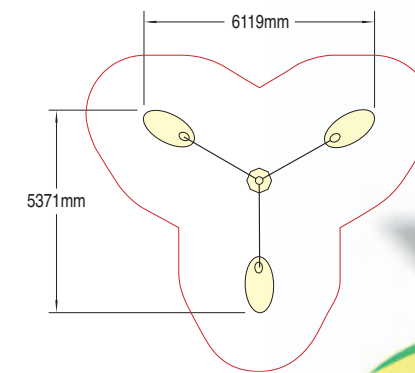

Wet Pour Safety Surfacing
1.2m FFH: 20m² x 40mm
2.4m FFH: 96m² x 90mm

The Forest Range

Navar

Product code: 6180-NAV

6 Play Features

- Three Vertical Net Outriggers
- Three Chill-Out Zones

Wet Pour Safety Surfacing
2.5m FFH: 49m² x 90mm

Delamere

Product code: 6180-DEL

6 Play Features

- Horizontal Net Outrigger c/w Chill-Out Zone
- Fireman's Pole
- Log Balance Climber
- Square Deck
- Side Wall Panel

Wet Pour Safety Surfacing
2.2m FFH: 16m² x 80mm
2.5m FFH: 34m² x 90mm