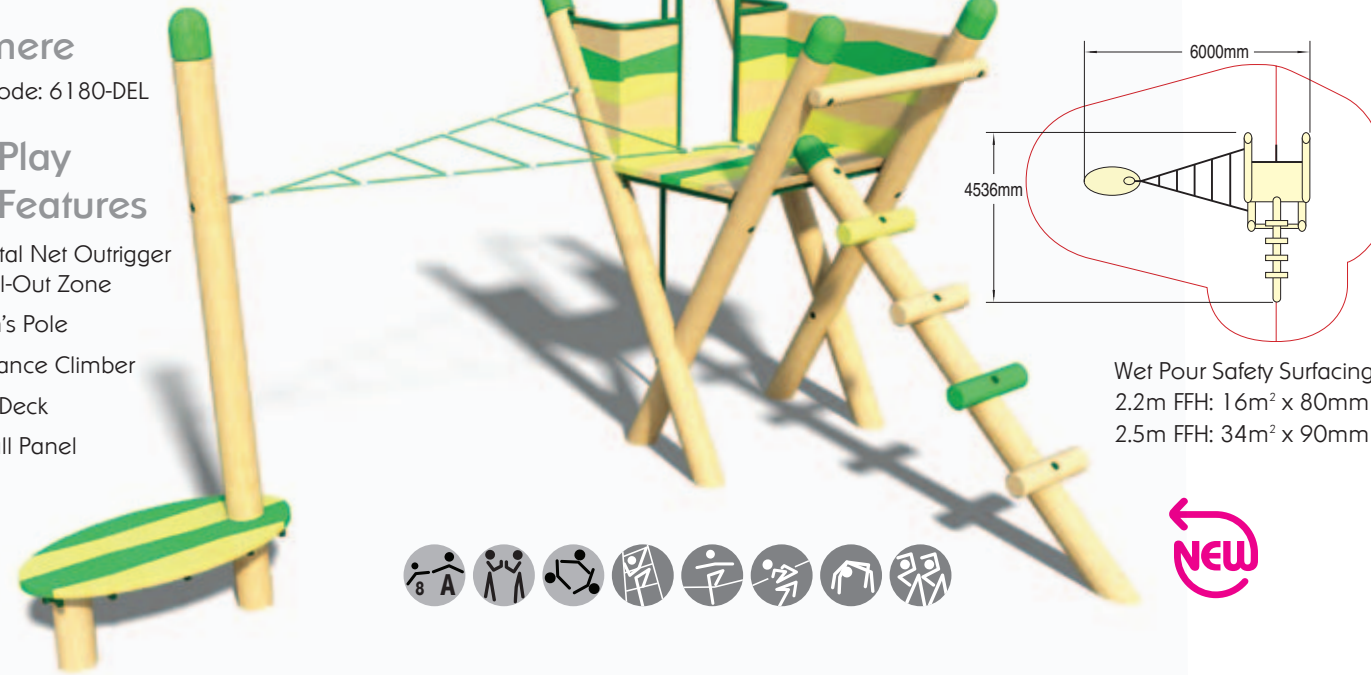

Kielder

Product code: 6180-KIE

10 Play Features

- Log Balance Climber
- Square Net Deck
- Climbing Wall
- Twisted Horizontal Net Outrigger c/w Chill-Out Zone
- Double V Bridge
- Open Slide
- Square Deck
- Log Roller
- Vertical Log Ladder

Wet Pour Safety Surfacing
1.2m FFH: 20m² x 40mm
2.4m FFH: 96m² x 90mm

The Forest Range

Navar

Product code: 6180-NAV

6 Play Features

- Three Vertical Net Outriggers
- Three Chill-Out Zones

Wet Pour Safety Surfacing
2.5m FFH: 49m² x 90mm

Delamere

Product code: 6180-DEL

6 Play Features

- Horizontal Net Outrigger c/w Chill-Out Zone
- Fireman's Pole
- Log Balance Climber
- Square Deck
- Side Wall Panel

Wet Pour Safety Surfacing
2.2m FFH: 16m² x 80mm
2.5m FFH: 34m² x 90mm

NEW

The Forest Range

Epping

Product code 6180-EPP

6 Play Features

- Double Log Balance Climber
- Square Deck
- Fireman's Pole
- Open Slide
- Rope Log Ladder
- Square Net Deck

Wet Pour Safety Surfacing
1.5m FFH: 35m² x 50mm
2.4m FFH: 44m² x 90mm