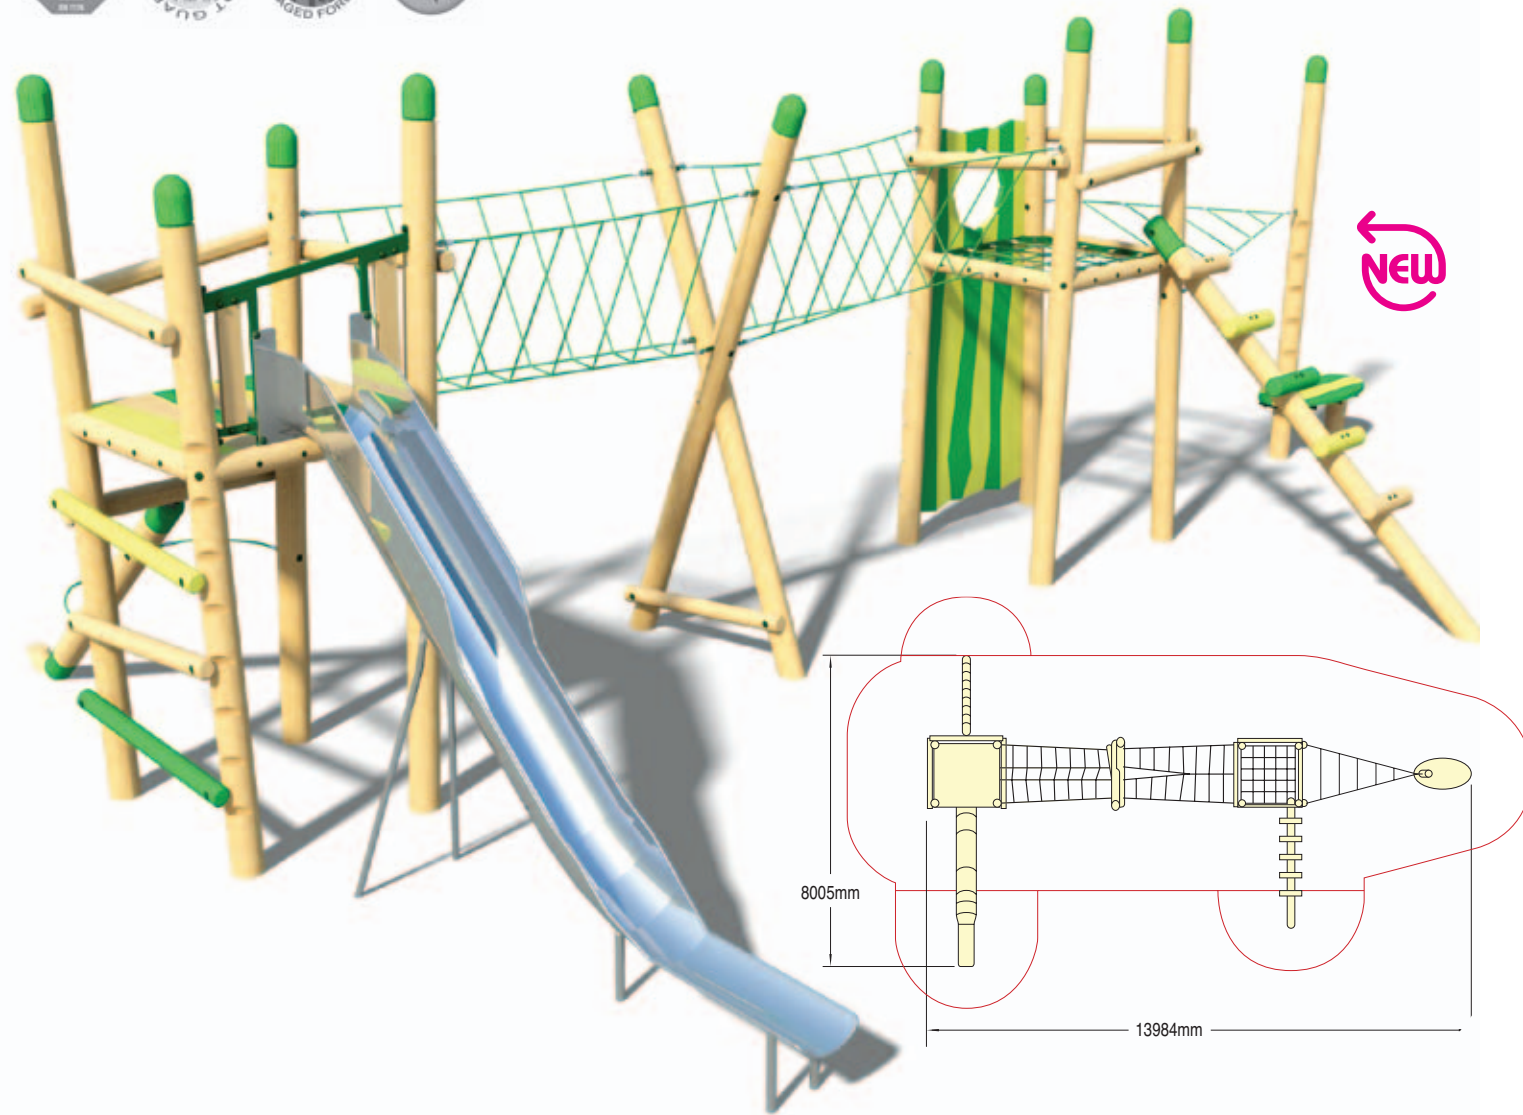

WICKSTEED
playscapes

The Forest
Range
Age range 8 to adult

Wicksteed - Naturally

The Forest range of huge timber structures creates a fantastic centre piece within play areas. Scarily high, chunky and quirky in design – with all the uprights, access and egress points deliberately angled, this exciting range offers tricky challenges and conjures up a true sense of adventure and high spiritedness. The Forest range is modular with a selection of set units, but the

features can be ordered in bespoke arrangements to suit individual requirements.

The structural timber is 200mm diameter medium-density pine sourced from FSC managed forests. The timber is pressure treated using a micronized osmosis process, thus enabling Wicksteed to guarantee the timber structure against rotting for 15 years.

Kielder

Product code: 6180-KIE

10 Play Features

- Log Balance Climber
- Square Net Deck
- Climbing Wall
- Twisted Horizontal Net Outrigger c/w Chill-Out Zone
- Double V Bridge
- Open Slide
- Square Deck
- Log Roller
- Vertical Log Ladder

Delamere

Product code: 6180-DEL

6 Play Features

- Horizontal Net Outrigger c/w Chill-Out Zone
- Fireman's Pole
- Log Balance Climber
- Square Deck
- Side Wall Panel

Wet Pour Safety Surfacing
2.2m FFH: 16m² x 80mm
2.5m FFH: 34m² x 90mm