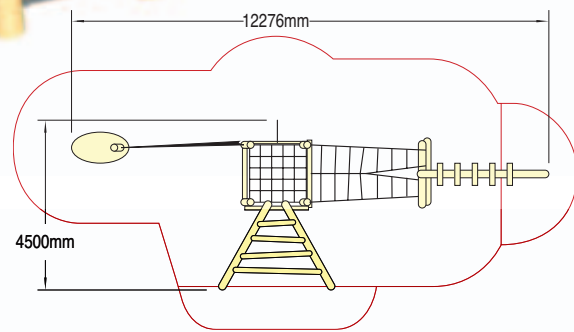

NEW

The Forest Range

Epping

Product code 6180-EPP

6 Play Features

- Double Log Balance Climber
- Square Deck
- Fireman's Pole
- Open Slide
- Rope Log Ladder
- Square Net Deck

Wet Pour Safety Surfacing
1.5m FFH: 35m² x 50mm
2.4m FFH: 44m² x 90mm

Gwydyr

Product code 6180-GWY

8 Play Features

- Vertical Net Outrigger c/w Chill-Out Zone
- Climbing Wall
- Fireman's Pole
- Square Net Deck
- Log Balance Climber
- Net Bridge
- Log Ladder

Wet Pour Safety Surfacing
1.2m FFH: 12m² x 40mm
2.4m FFH: 68m² x 90mm

Also available:

Gwydyr with Open Slide

Product code 6180-GWY/OS

8 Play Features

- Vertical Net Outrigger c/w Chill-Out Zone
- Climbing Wall
- Open Slide
- Square Net Deck
- Log Balance Climber
- Net Bridge
- Log Ladder

Wet Pour Safety Surfacing
1.2m FFH: 22m² x 40mm
2.4m FFH: 67m² x 90mm

The Forest Range

Also available:

Gwydyr with Tube Slide

Product code 6180-GWY/TS

8 Play Features

- Vertical Net Outrigger c/w Chill-Out Zone
- Climbing Wall
- Tube Slide
- Square Net Deck
- Log Balance Climber
- Net Bridge
- Log Ladder