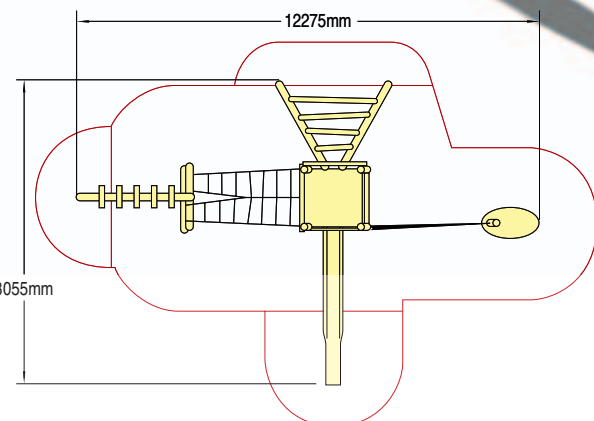

Gwydyr

Product code 6180-GWY

8 Play Features

- Vertical Net Outrigger c/w Chill-Out Zone
- Climbing Wall
- Fireman's Pole
- Square Net Deck
- Log Balance Climber
- Net Bridge
- Log Ladder

Wet Pour Safety Surfacing
1.2m FFH: 12m² x 40mm
2.4m FFH: 68m² x 90mm

Also available:

Gwydyr with Open Slide

Product code 6180-GWY/OS

8 Play Features

- Vertical Net Outrigger c/w Chill-Out Zone
- Climbing Wall
- Open Slide
- Square Net Deck
- Log Balance Climber
- Net Bridge
- Log Ladder

Wet Pour Safety Surfacing
1.2m FFH: 22m² x 40mm
2.4m FFH: 67m² x 90mm

The Forest Range

Also available:

Gwydyr with Tube Slide

Product code 6180-GWY/TS

8 Play Features

- Vertical Net Outrigger c/w Chill-Out Zone
- Climbing Wall
- Tube Slide
- Square Net Deck
- Log Balance Climber
- Net Bridge
- Log Ladder

Wet Pour Safety Surfacing
1.2m FFH: 26m² x 40mm
2.4m FFH: 67m² x 90mm

Play Features