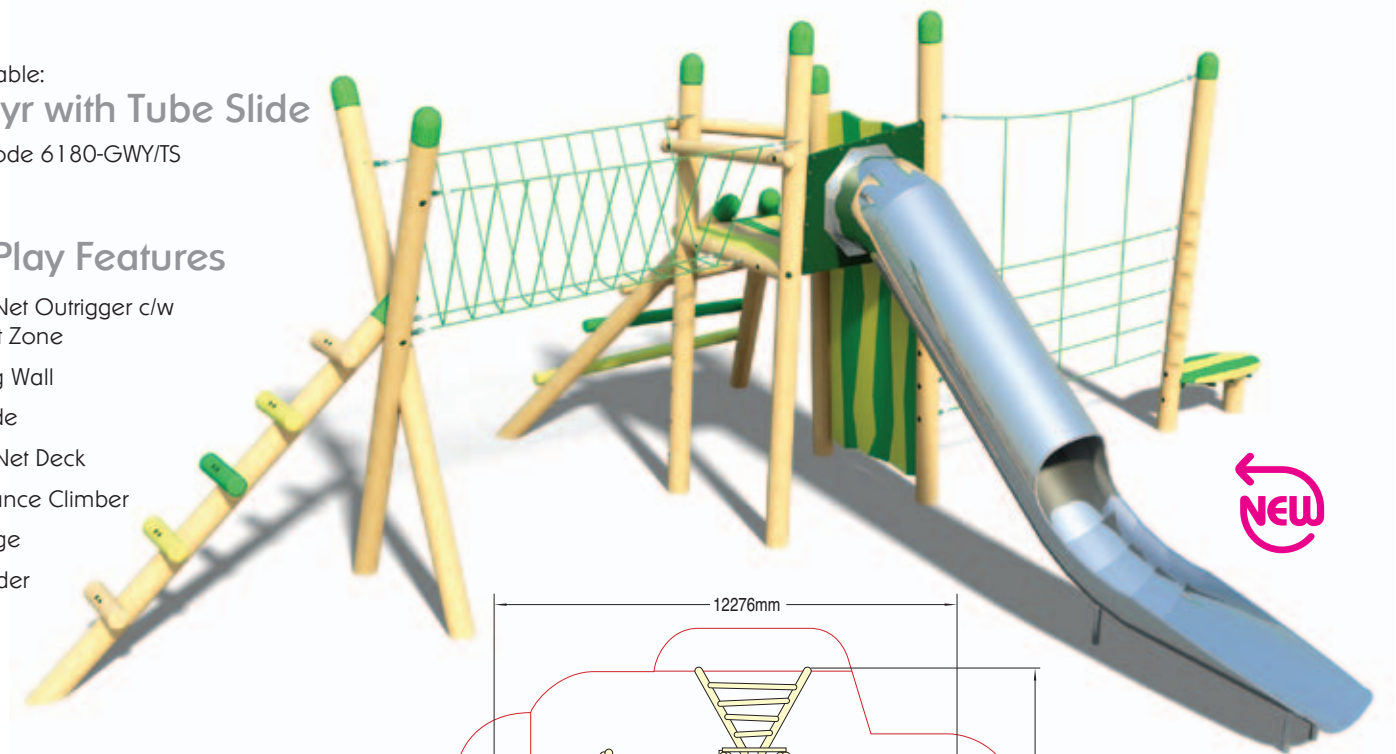

WICKSTEED
playscapes

The Forest
Range
Age range 8 to adult

Wicksteed - Naturally

The Forest range of huge timber structures creates a fantastic centre piece within play areas. Scarily high, chunky and quirky in design – with all the uprights, access and egress points deliberately angled, this exciting range offers tricky challenges and conjures up a true sense of adventure and high spiritedness. The Forest range is modular with a selection of set units, but the

Also available:

Gwydyr with Open Slide

Product code 6180-GWY/OS

8 Play Features

- Vertical Net Outrigger c/w Chill-Out Zone
- Climbing Wall
- Open Slide
- Square Net Deck
- Log Balance Climber
- Net Bridge
- Log Ladder

Wet Pour Safety Surfacing
1.2m FFH: 22m² x 40mm
2.4m FFH: 67m² x 90mm

The Forest Range

Also available:

Gwydyr with Tube Slide

Product code 6180-GWY/TS

8 Play Features

- Vertical Net Outrigger c/w Chill-Out Zone
- Climbing Wall
- Tube Slide
- Square Net Deck
- Log Balance Climber
- Net Bridge
- Log Ladder

Wet Pour Safety Surfacing
1.2m FFH: 26m² x 40mm
2.4m FFH: 67m² x 90mm

Play Features