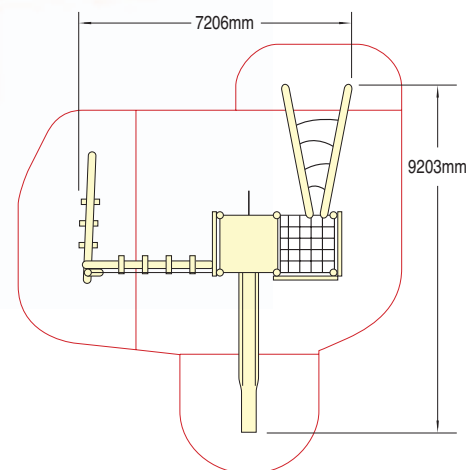

Delamere

Product code: 6180-DEL

6 Play Features

- Horizontal Net Outrigger c/w Chill-Out Zone
- Fireman's Pole
- Log Balance Climber
- Square Deck
- Side Wall Panel

Wet Pour Safety Surfacing
2.2m FFH: 16m² x 80mm
2.5m FFH: 34m² x 90mm

NEW

The Forest Range

Epping

Product code 6180-EPP

6 Play Features

- Double Log Balance Climber
- Square Deck
- Fireman's Pole
- Open Slide
- Rope Log Ladder
- Square Net Deck

Wet Pour Safety Surfacing
1.5m FFH: 35m² x 50mm
2.4m FFH: 44m² x 90mm

Gwydyr

Product code 6180-GWY

8 Play Features

- Vertical Net Outrigger c/w Chill-Out Zone
- Climbing Wall
- Fireman's Pole
- Square Net Deck
- Log Balance Climber
- Net Bridge
- Log Ladder

Wet Pour Safety Surfacing
1.2m FFH: 12m² x 40mm
2.4m FFH: 68m² x 90mm

Also available:

Gwydyr with Open Slide

Product code 6180-GWY/OS

8 Play Features

- Vertical Net Outrigger c/w Chill-Out Zone
- Climbing Wall
- Open Slide
- Square Net Deck
- Log Balance Climber
- Net Bridge
- Log Ladder