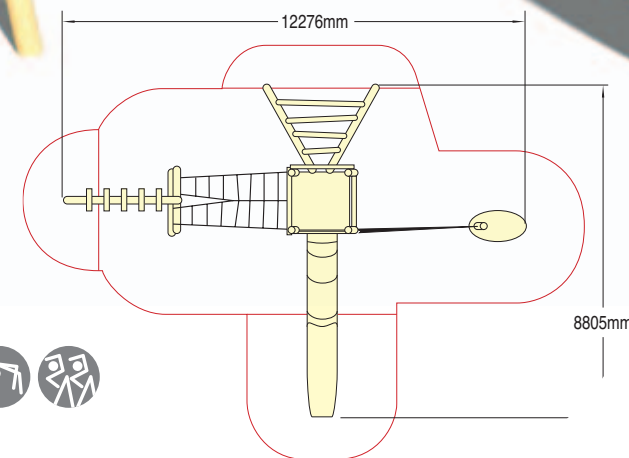

Gwydyr

Product code 6180-GWY

8 Play Features

- Vertical Net Outrigger c/w Chill-Out Zone
- Climbing Wall
- Fireman's Pole
- Square Net Deck
- Log Balance Climber
- Net Bridge
- Log Ladder

Wet Pour Safety Surfacing
1.2m FFH: 12m² x 40mm
2.4m FFH: 68m² x 90mm

Also available:

Gwydyr with Open Slide

Product code 6180-GWY/OS

8 Play Features

- Vertical Net Outrigger c/w Chill-Out Zone
- Climbing Wall
- Open Slide
- Square Net Deck
- Log Balance Climber
- Net Bridge
- Log Ladder

Wet Pour Safety Surfacing
1.2m FFH: 22m² x 40mm
2.4m FFH: 67m² x 90mm

The Forest Range

Also available:

Gwydyr with Tube Slide

Product code 6180-GWY/TS

8 Play Features

- Vertical Net Outrigger c/w Chill-Out Zone
- Climbing Wall
- Tube Slide
- Square Net Deck
- Log Balance Climber
- Net Bridge
- Log Ladder

Wet Pour Safety Surfacing
1.2m FFH: 26m² x 40mm
2.4m FFH: 67m² x 90mm

Play Features