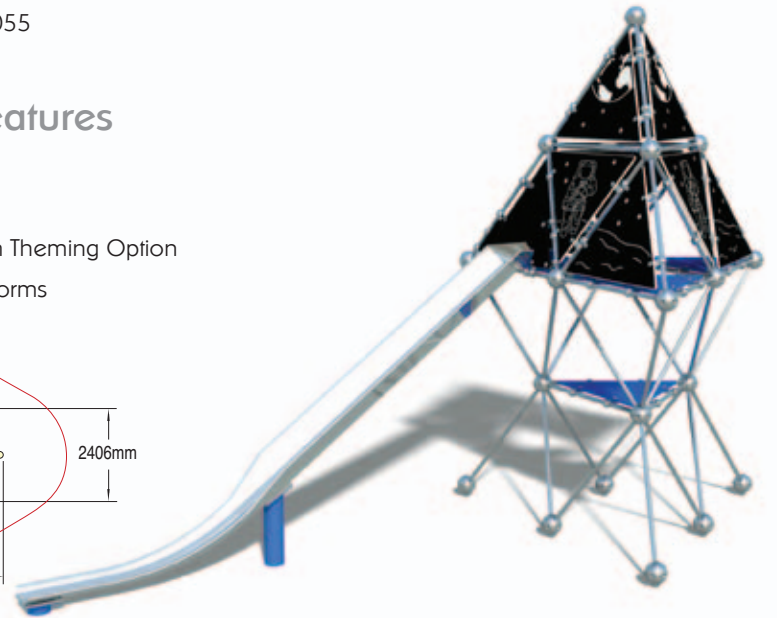

Matrix Agility System

Age range 5 to adult

Wicksteed - Naturally

This fantastically innovative system has to be seen to be believed! Matrix provides the ultimate climbing experience for both agile and daring teenagers and adults! Towering above the play surface, this product is particularly physically challenging and visually stunning.

Mini Matrix

Product code 6030-056

3 Play Features

- Height 2.1m
- Matrix Slide
- Climbing Net
- Climbing Panel

Wet Pour Safety Surfacing
1.1m FFH: 20m² x 40mm

Wet Pour Safety Surfacing
2.0m FFH: 79m² x 70mm

Matrix Agility System

Matrix K3

Product code 6030-055

10 Play Features

- Height 3.9m
- Matrix Slide
- 6 x Side Panels with Theming Option
- 3 x 'Hang Out' Platforms

Wet Pour Safety Surfacing
2.0m FFH: 33m² x 70mm

Matrix K4

Product code 6030-057

15 Play Features

- Height 3.9m
- Bannister Slide
- Matrix Slide
- Climbing Net
- 3 x Side Panels with Theming Option
- 9 x 'Hang Out' Platforms

Wet Pour Safety Surfacing
2.6m FFH: 15m² x 100mm
2.0m FFH: 22m² x 70mm
1.0m FFH: 9m² x 40mm