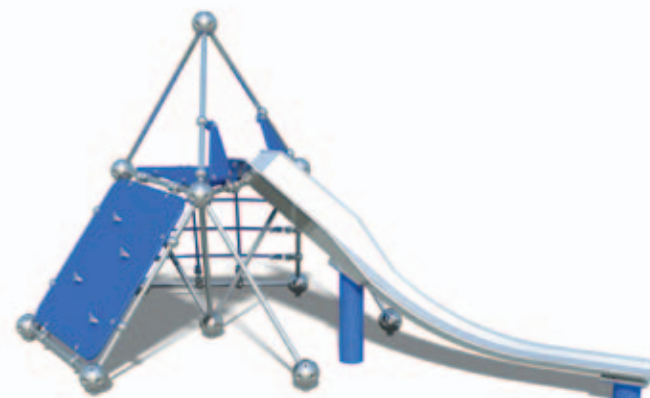

Matrix Agility System

Age range 5 to adult

Wicksteed - Naturally

This fantastically innovative system has to be seen to be believed! Matrix provides the ultimate climbing experience for both agile and daring teenagers and adults! Towering above the play surface, this product is particularly physically challenging and visually stunning.

To enhance your playground further, panels can be designed with your chosen themed graphics.

Matrix K1

Product code 6030-054

15 Play Features

- Height 3.9m
- 3 x Climbing Nets
- 3 x Side Panels with Theming Option
- 9 x 'Hang Out' Platforms

Wet Pour Safety Surfacing
2.0m FFH: 35m² x 70mm

Matrix Agility System

Matrix K2

Product code 6030-053

45 Play Features

- Height 6.7m
- 2 x Matrix Slides
- 24 x 'Hang Out' Platforms
- 1 x Climbing Net
- 18 x Side Panels with Theming Option

Mini Matrix

Product code 6030-056

3 Play Features

- Height 2.1m
- Matrix Slide
- Climbing Net
- Climbing Panel

Wet Pour Safety Surfacing
1.1m FFH: 20m² x 40mm

Wet Pour Safety Surfacing
2.0m FFH: 79m² x 70mm