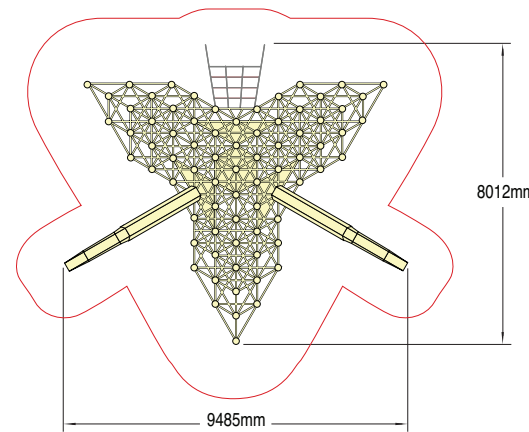

Wet Pour Safety Surfacing
2.0m FFH: 35m² x 70mm

Matrix Agility System

Matrix K2

Product code 6030-053

45 Play Features

- Height 6.7m
- 2 x Matrix Slides
- 24 x 'Hang Out' Platforms
- 1 x Climbing Net
- 18 x Side Panels with Theming Option

Mini Matrix

Product code 6030-056

3 Play Features

- Height 2.1m
- Matrix Slide
- Climbing Net
- Climbing Panel

Wet Pour Safety Surfacing
1.1m FFH: 20m² x 40mm

Wet Pour Safety Surfacing
2.0m FFH: 79m² x 70mm

Matrix Agility System

Matrix K3

Product code 6030-055

10 Play Features

- Height 3.9m
- Matrix Slide
- 6 x Side Panels with Theming Option
- 3 x 'Hang Out' Platforms

Wet Pour Safety Surfacing
2.0m FFH: 33m² x 70mm

Matrix K4

Product code 6030-057

15 Play Features

- Height 3.9m
- Bannister Slide
- Matrix Slide
- Climbing Net
- 3 x Side Panels with Theming Option
- 9 x 'Hang Out' Platforms

Wet Pour Safety Surfacing
2.6m FFH: 15m² x 100mm
2.0m FFH: 22m² x 70mm
1.0m FFH: 9m² x 40mm