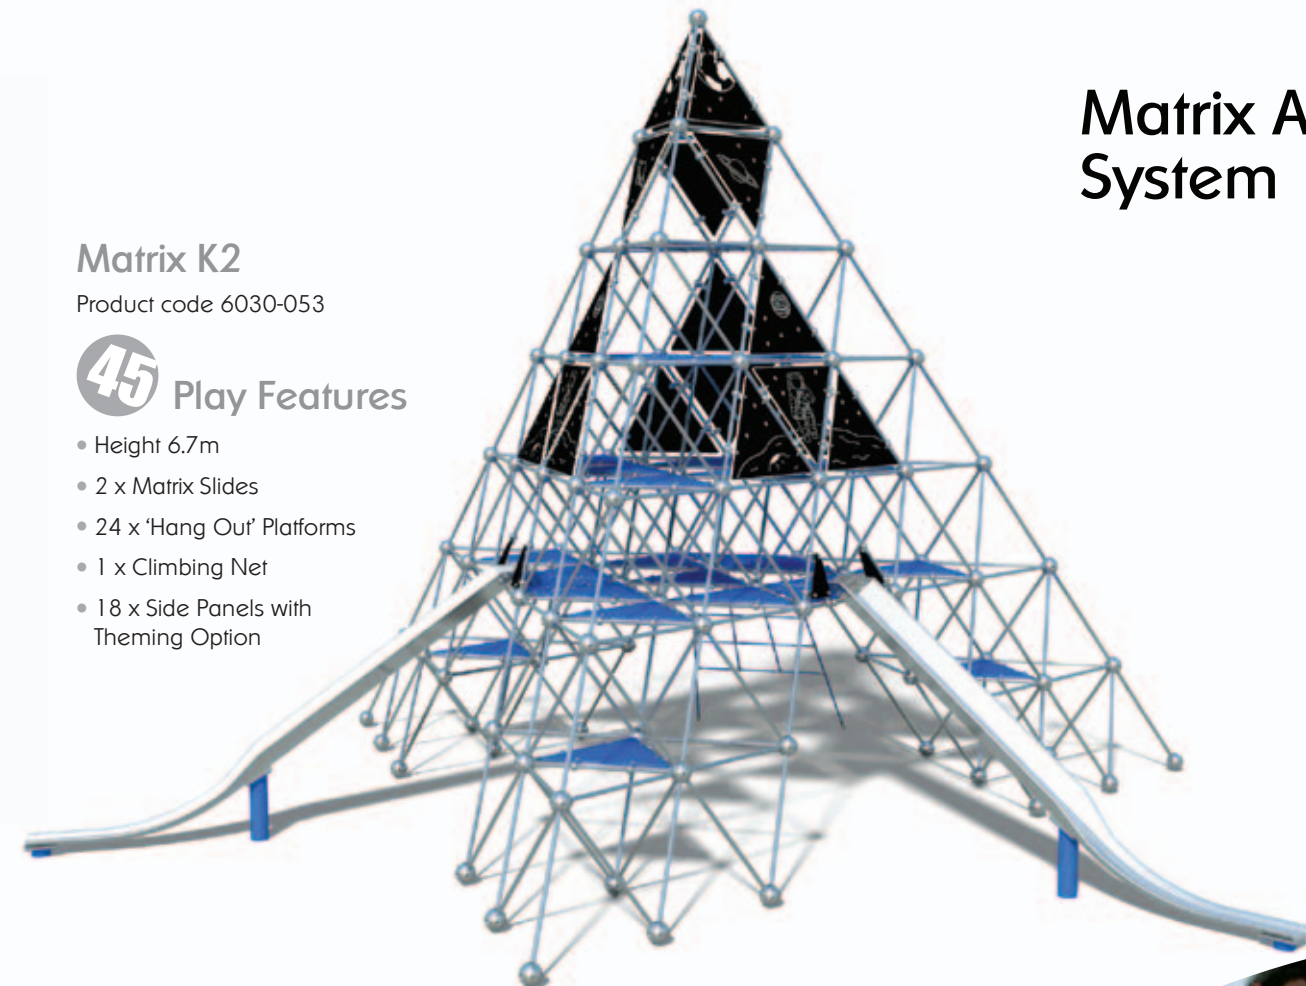

Matrix Agility System

Age range 5 to adult

Wicksteed - Naturally

This fantastically innovative system has to be seen to be believed! Matrix provides the ultimate climbing experience for both agile and daring teenagers and adults! Towering above the play surface, this product is particularly physically challenging and visually stunning.

Wet Pour Safety Surfacing
2.0m FFH: 35m² x 70mm

Matrix Agility System

Matrix K2

Product code 6030-053

45 Play Features

- Height 6.7m
- 2 x Matrix Slides
- 24 x 'Hang Out' Platforms
- 1 x Climbing Net
- 18 x Side Panels with Theming Option

Mini Matrix

Product code 6030-056

3 Play Features

- Height 2.1m
- Matrix Slide
- Climbing Net
- Climbing Panel

Wet Pour Safety Surfacing
1.1m FFH: 20m² x 40mm

Wet Pour Safety Surfacing
2.0m FFH: 79m² x 70mm

Matrix Agility System

Matrix K3

Product code 6030-055

10 Play Features

- Height 3.9m
- Matrix Slide
- 6 x Side Panels with Theming Option
- 3 x 'Hang Out' Platforms

Wet Pour Safety Surfacing
2.0m FFH: 33m² x 70mm