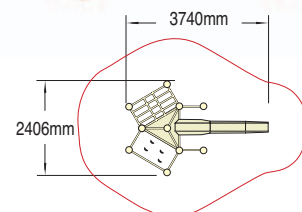

To enhance your playground further, panels can be designed with your chosen themed graphics.

Matrix K1

Product code 6030-054

15 Play Features

- Height 3.9m
- 3 x Climbing Nets
- 3 x Side Panels with Theming Option
- 9 x 'Hang Out' Platforms

Wet Pour Safety Surfacing
2.0m FFH: 35m² x 70mm

Matrix Agility System

Matrix K2

Product code 6030-053

45 Play Features

- Height 6.7m
- 2 x Matrix Slides
- 24 x 'Hang Out' Platforms
- 1 x Climbing Net
- 18 x Side Panels with Theming Option

Mini Matrix

Product code 6030-056

3 Play Features

- Height 2.1m
- Matrix Slide
- Climbing Net
- Climbing Panel

Wet Pour Safety Surfacing
1.1m FFH: 20m² x 40mm

Wet Pour Safety Surfacing
2.0m FFH: 79m² x 70mm

Matrix Agility System

Matrix K3

Product code 6030-055

10 Play Features

- Height 3.9m
- Matrix Slide
- 6 x Side Panels with Theming Option
- 3 x 'Hang Out' Platforms

Wet Pour Safety Surfacing
2.0m FFH: 33m² x 70mm