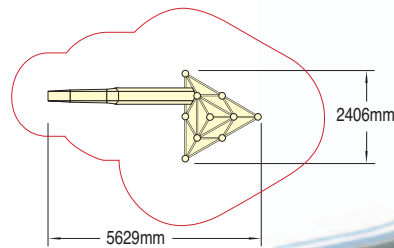

Wet Pour Safety Surfacing
2.0m FFH: 35m² x 70mm

Matrix Agility System

Matrix K2

Product code 6030-053

45 Play Features

- Height 6.7m
- 2 x Matrix Slides
- 24 x 'Hang Out' Platforms
- 1 x Climbing Net
- 18 x Side Panels with Theming Option

Mini Matrix

Product code 6030-056

3 Play Features

- Height 2.1m
- Matrix Slide
- Climbing Net
- Climbing Panel

Wet Pour Safety Surfacing
1.1m FFH: 20m² x 40mm

Wet Pour Safety Surfacing
2.0m FFH: 79m² x 70mm

Matrix Agility System

Matrix K3

Product code 6030-055

10 Play Features

- Height 3.9m
- Matrix Slide
- 6 x Side Panels with Theming Option
- 3 x 'Hang Out' Platforms

Wet Pour Safety Surfacing
2.0m FFH: 33m² x 70mm

Matrix K4

Product code 6030-057

15 Play Features

- Height 3.9m
- Bannister Slide
- Matrix Slide
- Climbing Net
- 3 x Side Panels with Theming Option
- 9 x 'Hang Out' Platforms

Wet Pour Safety Surfacing
2.6m FFH: 15m² x 100mm
2.0m FFH: 22m² x 70mm
1.0m FFH: 9m² x 40mm