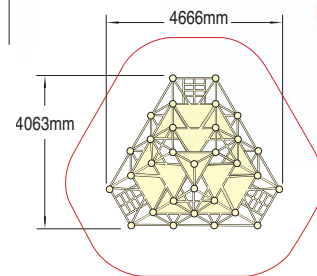

To enhance your playground further, panels can be designed with your chosen themed graphics.

Matrix K1

Product code 6030-054

15 Play Features

- Height 3.9m
- 3 x Climbing Nets
- 3 x Side Panels with Theming Option
- 9 x 'Hang Out' Platforms

Wet Pour Safety Surfacing
2.0m FFH: 35m² x 70mm

Matrix Agility System

Matrix K2

Product code 6030-053

45 Play Features

- Height 6.7m
- 2 x Matrix Slides
- 24 x 'Hang Out' Platforms
- 1 x Climbing Net
- 18 x Side Panels with Theming Option

Mini Matrix

Product code 6030-056

3 Play Features

- Height 2.1m
- Matrix Slide
- Climbing Net
- Climbing Panel

Wet Pour Safety Surfacing
1.1m FFH: 20m² x 40mm

Wet Pour Safety Surfacing
2.0m FFH: 79m² x 70mm

Matrix K4

Product code 6030-057

15 Play Features

- Height 3.9m
- Bannister Slide
- Matrix Slide
- Climbing Net
- 3 x Side Panels with Theming Option
- 9 x 'Hang Out' Platforms

Wet Pour Safety Surfacing
2.6m FFH: 15m² x 100mm
2.0m FFH: 22m² x 70mm
1.0m FFH: 9m² x 40mm