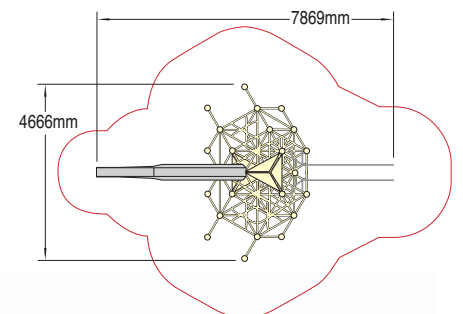

Wet Pour Safety Surfacing
2.0m FFH: 35m² x 70mm

Matrix Agility System

Matrix K2

Product code 6030-053

45 Play Features

- Height 6.7m
- 2 x Matrix Slides
- 24 x 'Hang Out' Platforms
- 1 x Climbing Net
- 18 x Side Panels with Theming Option

Mini Matrix

Product code 6030-056

3 Play Features

- Height 2.1m
- Matrix Slide
- Climbing Net
- Climbing Panel

Wet Pour Safety Surfacing
1.1m FFH: 20m² x 40mm

Wet Pour Safety Surfacing
2.0m FFH: 79m² x 70mm

Matrix Agility System

Matrix K3

Product code 6030-055

10 Play Features

- Height 3.9m
- Matrix Slide
- 6 x Side Panels with Theming Option
- 3 x 'Hang Out' Platforms

Wet Pour Safety Surfacing
2.0m FFH: 33m² x 70mm

Matrix K4

Product code 6030-057

15 Play Features

- Height 3.9m
- Bannister Slide
- Matrix Slide
- Climbing Net
- 3 x Side Panels with Theming Option
- 9 x 'Hang Out' Platforms

Wet Pour Safety Surfacing
2.6m FFH: 15m² x 100mm
2.0m FFH: 22m² x 70mm
1.0m FFH: 9m² x 40mm