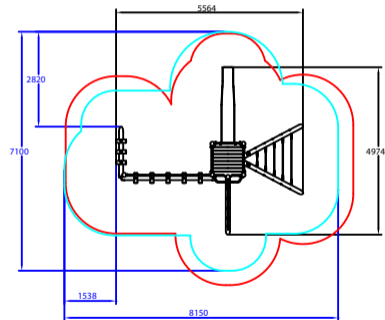

Multi Playscapes

Timber Playground Equipment
Cope - Stainless Steel Slide
Product Code: 6180-COP/SS

Max Free Fall Height = 1200mm

Safety Surfacing Specification

Wet Pour: 40.0m² x 40mm
 Tiles: 48.5m² x 33mm
 Grass Mats: 34
 Pin Keel Edging: 26.0 linear metres

Scale 1:75 on A4

Key
 — Minimum Space
 — Wetpour Surfacing