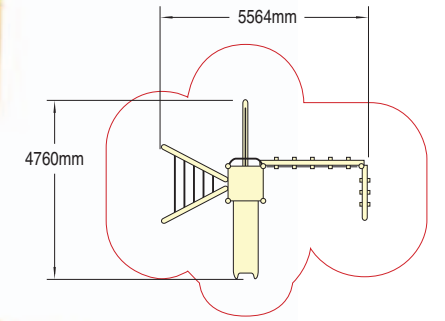

Wet Pour Safety Surfacing
1.2m FFH: 54m² x 40mm

Copse with Steel Slide
Product code 6180-COP/SS

5 Play Features

- Net Ladder
- Square Deck
- Steel Slide
- Double Log Balance Climber
- Pull Up Log Balance

Wet Pour Safety Surfacing
1.2m FFH: 40m² x 40mm

The Mini Forest Range

Copse with Poly Slide
Product code 6180-COP/PS

5 Play Features

- Net Ladder
- Square Deck
- Poly Slide
- Double Log Balance Climber
- Pull Up Log Balance

Wet Pour Safety Surfacing
1.2m FFH: 40m² x 40mm

Play Features

Fireman's Pole
Product code 6180-120

Hexagonal Deck
Product code 6180-121

Metal Play Barrier
Product code 6180-122

Small Climbing Wall
Product code 6180-123