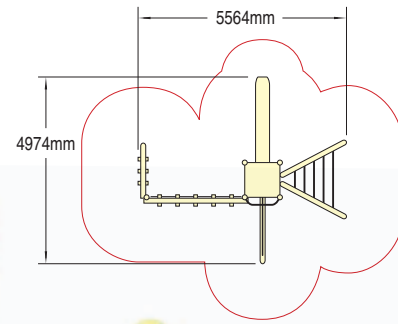

The Mini Forest Range

Wet Pour Safety Surfacing
1.5m FFH: 71m² x 50mm

Orchard

Product code 6180-ORC

8 Play Features

- Twisted Vertical Net Outrigger
- Square Deck
- Fireman's Pole
- Vertical Log Ladder
- Crescent Monkey Bars
- Triangular Deck
- Vertical Pull Up Climber
- V Frame Net Climber

Wet Pour Safety Surfacing
1.2m FFH: 34m² x 40mm
1.4m FFH: 14m² x 50mm

The Mini Forest Range

Glade

Product code: 6180-GLA

6 Play Features

- Bannister Access Ladder
- Wobbly Log Bridge
- Triangular Deck
- Chasm Crossing
- Log Balance Climber
- Log Ladder

Wet Pour Safety Surfacing
1.2m FFH: 54m² x 40mm

Copse with Steel Slide
Product code 6180-COP/SS

5 Play Features

- Net Ladder
- Square Deck
- Steel Slide
- Double Log Balance Climber
- Pull Up Log Balance

Wet Pour Safety Surfacing
1.2m FFH: 40m² x 40mm

The Mini Forest Range

Copse with Poly Slide
Product code 6180-COP/PS

5 Play Features

- Net Ladder
- Square Deck
- Poly Slide
- Double Log Balance Climber
- Pull Up Log Balance