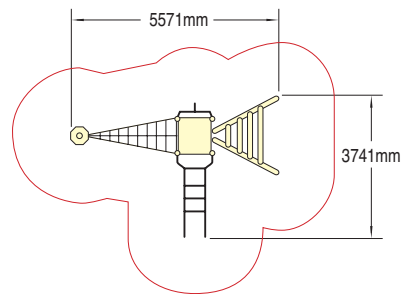

WICKSTEED
playscapes

The Mini Forest
Range

Age range 4 to 8

Wicksteed - *Naturally*

The Mini Forest range has been designed and developed to complement the main Forest range and has similar attributes but on a smaller, more manageable, scale for younger children from 4 to 8 years.

Shown here is a selection of pre-designed units, but bespoke configurations can be designed to suit individual requirements.

The structural timber for this mini range is 125mm diameter medium-density pine sourced from FSC managed forests. Pressure treated using a micronized osmosis process, enables Wicksteed to guarantee the structural timber for 15 years against rotting.