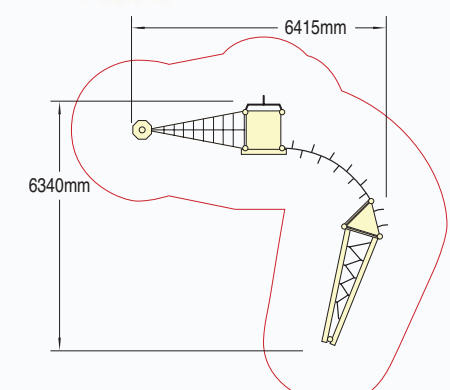

The Mini Forest Range

Wet Pour Safety Surfacing
1.5m FFH: 71m² x 50mm

Orchard

Product code 6180-ORC

8 Play Features

- Twisted Vertical Net Outrigger
- Square Deck
- Fireman's Pole
- Vertical Log Ladder
- Crescent Monkey Bars
- Triangular Deck
- Vertical Pull Up Climber
- V Frame Net Climber

Wet Pour Safety Surfacing
1.2m FFH: 34m² x 40mm
1.4m FFH: 14m² x 50mm

The Mini Forest Range

Glade

Product code: 6180-GLA

6 Play Features

- Bannister Access Ladder
- Wobbly Log Bridge
- Triangular Deck
- Chasm Crossing
- Log Balance Climber
- Log Ladder

Wet Pour Safety Surfacing
1.2m FFH: 54m² x 40mm

Copse with Steel Slide
Product code 6180-COP/SS

5 Play Features

- Net Ladder
- Square Deck
- Steel Slide
- Double Log Balance Climber
- Pull Up Log Balance