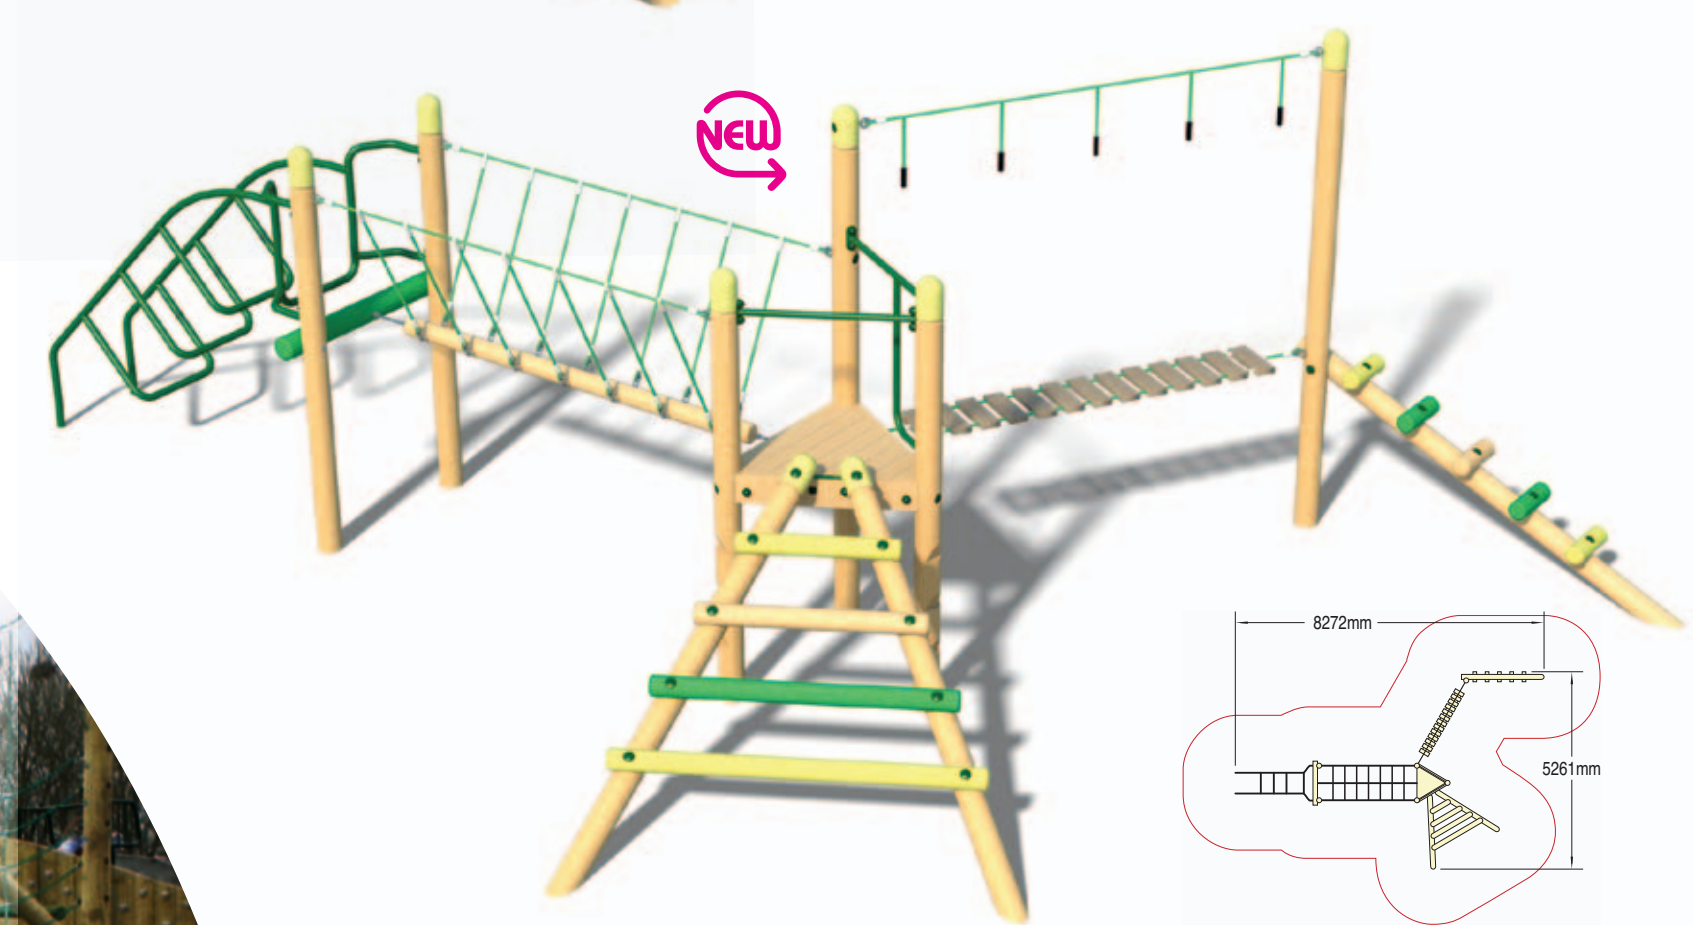

The Mini Forest Range

Wet Pour Safety Surfacing
1.5m FFH: 71m² x 50mm

Orchard

Product code 6180-ORC

8 Play Features

- Twisted Vertical Net Outrigger
- Square Deck
- Fireman's Pole
- Vertical Log Ladder
- Crescent Monkey Bars
- Triangular Deck
- Vertical Pull Up Climber
- V Frame Net Climber

Wet Pour Safety Surfacing
1.2m FFH: 34m² x 40mm
1.4m FFH: 14m² x 50mm

The Mini Forest Range

Glade

Product code: 6180-GLA

6 Play Features

- Bannister Access Ladder
- Wobbly Log Bridge
- Triangular Deck
- Chasm Crossing
- Log Balance Climber
- Log Ladder

Wet Pour Safety Surfacing
1.2m FFH: 54m² x 40mm

Copse with Steel Slide
Product code 6180-COP/SS

5 Play Features

- Net Ladder
- Square Deck
- Steel Slide
- Double Log Balance Climber
- Pull Up Log Balance

Wet Pour Safety Surfacing
1.2m FFH: 40m² x 40mm

The Mini Forest Range

Copse with Poly Slide
Product code 6180-COP/PS

5 Play Features

- Net Ladder
- Square Deck
- Poly Slide
- Double Log Balance Climber
- Pull Up Log Balance