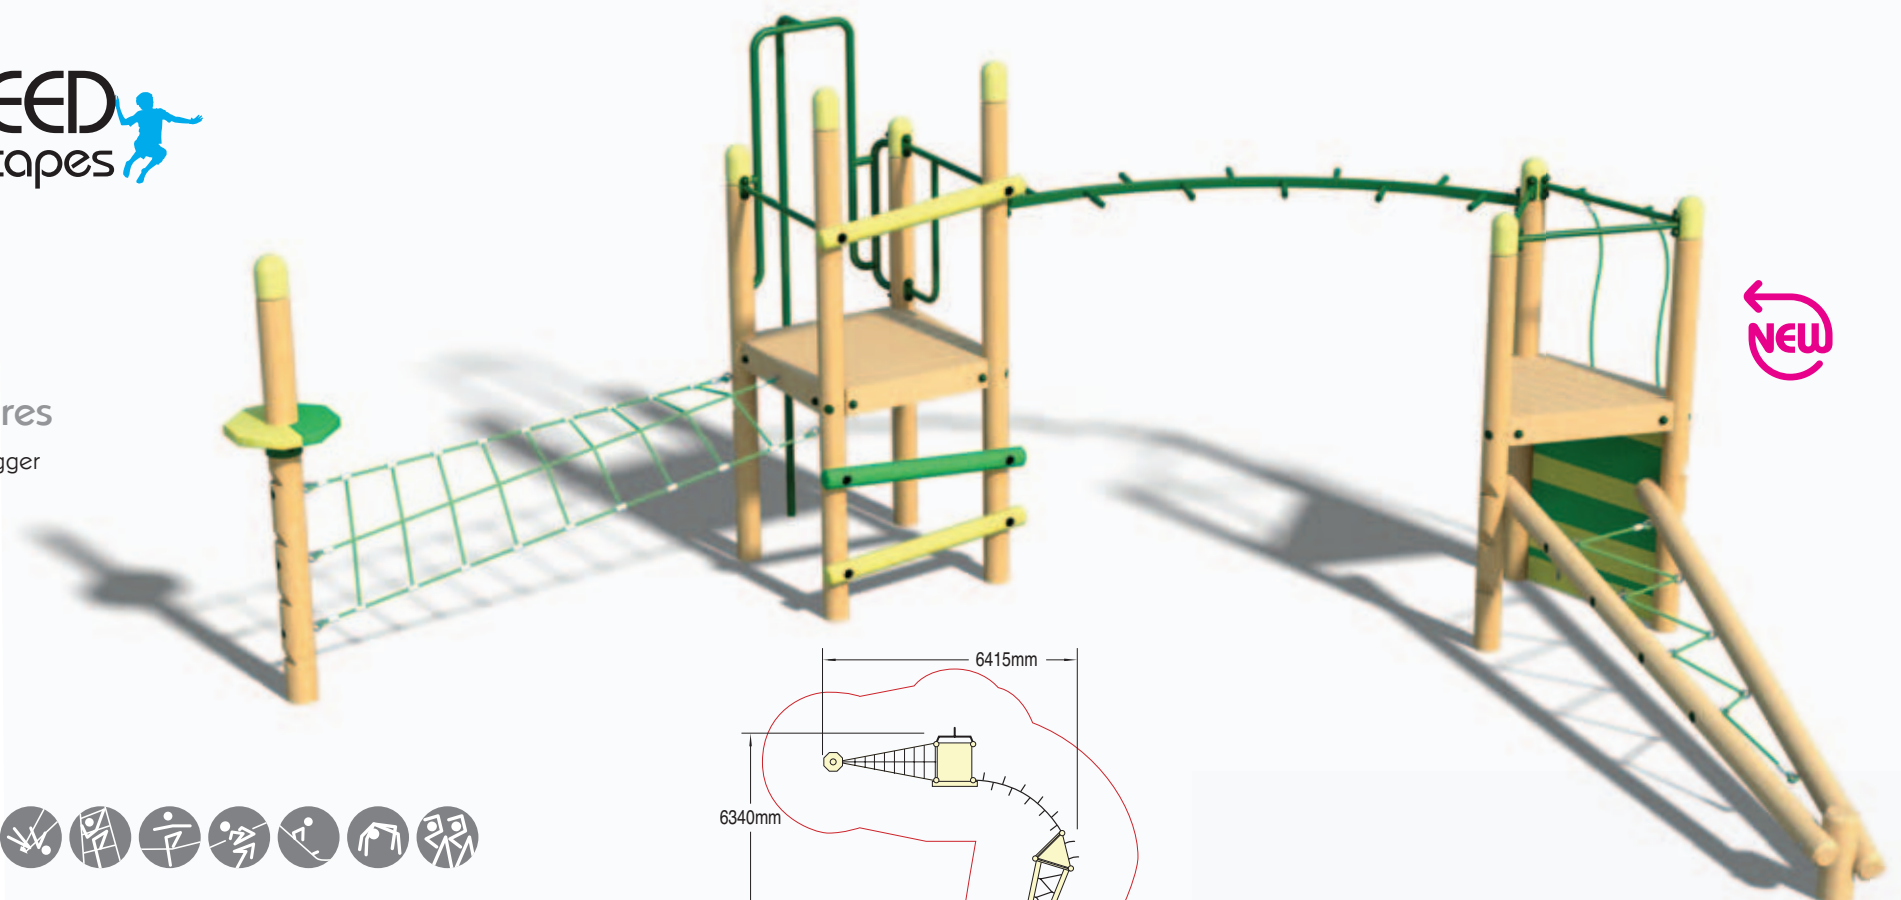

Wet Pour Safety Surfacing
1.4m FFH: 13m² x 50mm
1.2m FFH: 27m² x 40mm

Grove

Product code: 6180-GRO

5 Play Features

- Fireman's Pole
- Square Deck
- Twisted Vertical Net Outrigger
- Bannister Access Ladder
- Log Ladder

The Mini Forest Range

Wet Pour Safety Surfacing
1.5m FFH: 71m² x 50mm

Orchard

Product code 6180-ORC

8 Play Features

- Twisted Vertical Net Outrigger
- Square Deck
- Fireman's Pole
- Vertical Log Ladder
- Crescent Monkey Bars
- Triangular Deck
- Vertical Pull Up Climber
- V Frame Net Climber

Wet Pour Safety Surfacing
1.2m FFH: 34m² x 40mm
1.4m FFH: 14m² x 50mm

The Mini Forest Range

Glade

Product code: 6180-GLA

6 Play Features

- Bannister Access Ladder
- Wobbly Log Bridge
- Triangular Deck
- Chasm Crossing
- Log Balance Climber
- Log Ladder

Wet Pour Safety Surfacing
1.2m FFH: 54m² x 40mm

Copse with Steel Slide
Product code 6180-COP/SS

5 Play Features

- Net Ladder
- Square Deck
- Steel Slide
- Double Log Balance Climber
- Pull Up Log Balance