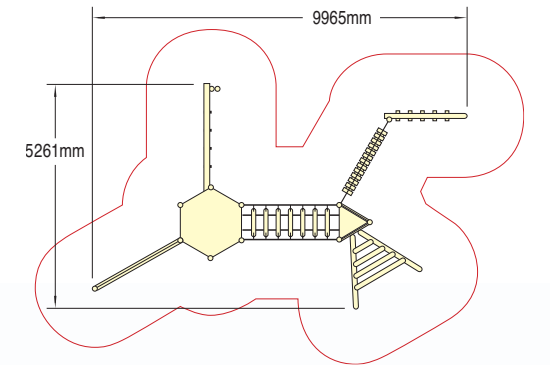

Wet Pour Safety Surfacing
1.4m FFH: 13m² x 50mm
1.2m FFH: 27m² x 40mm

Grove

Product code: 6180-GRO

5 Play Features

- Fireman's Pole
- Square Deck
- Twisted Vertical Net Outrigger
- Bannister Access Ladder
- Log Ladder

Spinney

Product code: 6180-SPI

11 Play Features

- Large Climbing Wall
- Two Small Climbing Walls
- Hexagonal Deck
- Metal Play Barrier
- Swinging Steps
- Suspension Bridge
- Triangular Deck
- Log Ladder
- Chasm Crossing
- Log Balance Climber

The Mini Forest Range

Wet Pour Safety Surfacing
1.5m FFH: 71m² x 50mm

Orchard

Product code 6180-ORC

8 Play Features

- Twisted Vertical Net Outrigger
- Square Deck
- Fireman's Pole
- Vertical Log Ladder
- Crescent Monkey Bars
- Triangular Deck
- Vertical Pull Up Climber
- V Frame Net Climber

Wet Pour Safety Surfacing
1.2m FFH: 54m² x 40mm

Copse with Steel Slide
Product code 6180-COP/SS

5 Play Features

- Net Ladder
- Square Deck
- Steel Slide
- Double Log Balance Climber
- Pull Up Log Balance