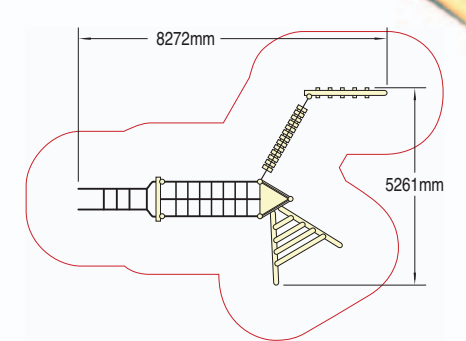

Wet Pour Safety Surfacing
1.2m FFH: 34m² x 40mm
1.4m FFH: 14m² x 50mm

The Mini Forest Range

Glade

Product code: 6180-GLA

6 Play Features

- Bannister Access Ladder
- Wobbly Log Bridge
- Triangular Deck
- Chasm Crossing
- Log Balance Climber
- Log Ladder

Wet Pour Safety Surfacing
1.2m FFH: 54m² x 40mm

Copse with Steel Slide
Product code 6180-COP/SS

5 Play Features

- Net Ladder
- Square Deck
- Steel Slide
- Double Log Balance Climber
- Pull Up Log Balance