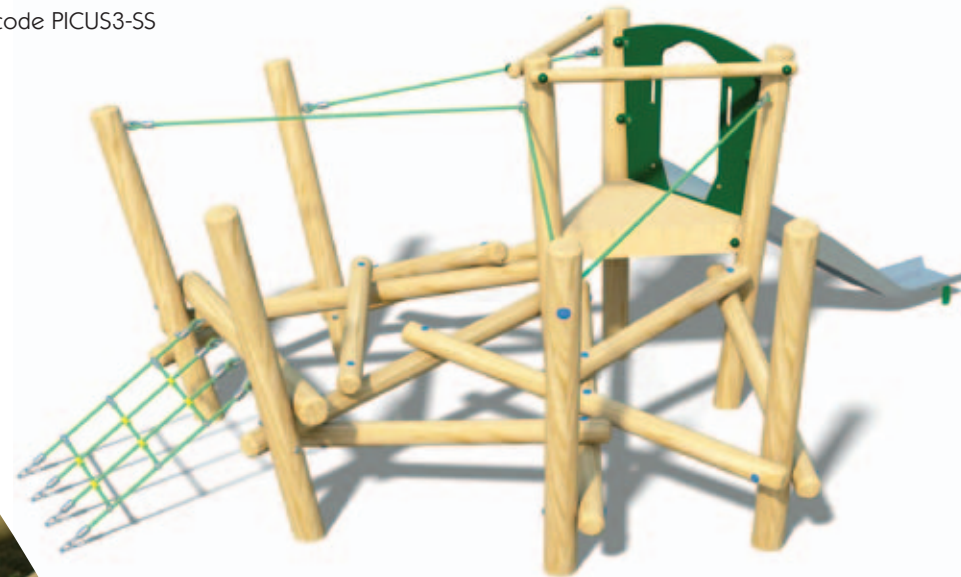

WICKSTEED
playscapes

Pick Up Sticks
Age range 2 to adult

Wicksteed - Naturally

Constructed from tactile, robust timber the intricately twisted formation of interwoven logs and strong steel-reinforced rope gives Pick Up Sticks a quirky and physically challenging dimension.

Pick Up Sticks 3 with Poly Slide

Product code PICUS3-PS

NEW

Wet Pour Safety Surfacing
0.9m FFH: 34m² x 40mm

Pick Up Sticks

Pick Up Sticks 4

Product code PICUS4

NEW

Wet Pour Safety Surfacing
1.9m FFH: 47m² x 70mm

Pick Up Sticks 3 with Steel Slide

Product code PICUS3-SS

NEW

Wet Pour Safety Surfacing
0.9m FFH: 34m² x 40mm

Pick Up Sticks

Pick Up Sticks 6

Product code PICUS6

Wet Pour Safety Surfacing

2.6m FFH: 47m² x 100mm

2.0m FFH: 8m² x 70mm

Pick Up Sticks is extremely versatile and can be connected to other play equipment using bespoke rope nets.

The example shown here is a Pick Up Sticks unit attached to a Rockscape.