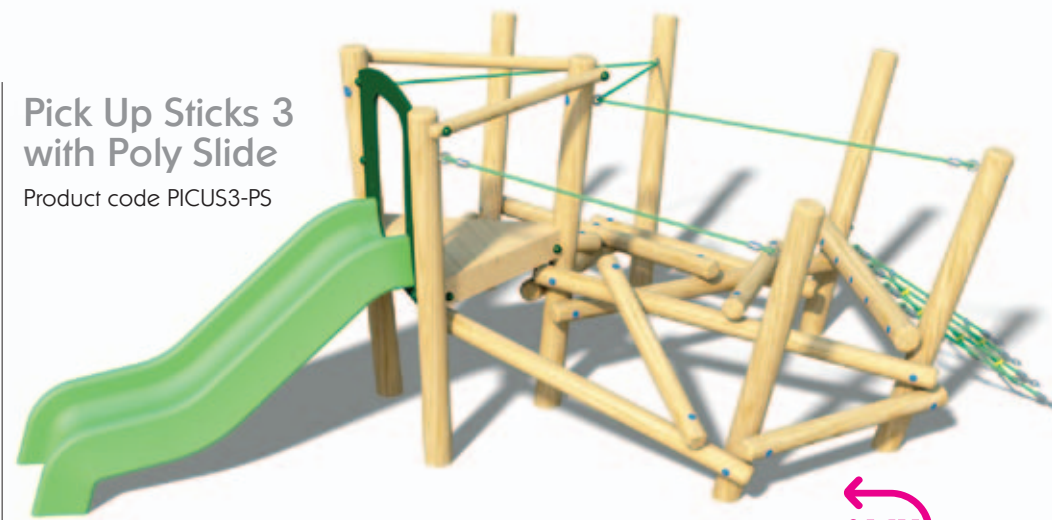

WICKSTEED
playscapes

Pick Up Sticks
Age range 2 to adult

Wicksteed - Naturally

Constructed from tactile, robust timber the intricately twisted formation of interwoven logs and strong steel-reinforced rope gives Pick Up Sticks a quirky and physically challenging dimension.

The structural timber, sourced from FSC managed forests, is pressure treated using a micronized osmosis process - thus enabling Wicksteed to guarantee the timber structure against rotting for 15 years.

Pick Up Sticks 3 with Poly Slide

Product code PICUS3-PS

NEW

Wet Pour Safety Surfacing
0.9m FFH: 34m² x 40mm

Pick Up Sticks

Pick Up Sticks 4

Product code PICUS4

NEW

Wet Pour Safety Surfacing

2.6m FFH: 47m² x 100mm

2.0m FFH: 8m² x 70mm

Pick Up Sticks is extremely versatile and can be connected to other play equipment using bespoke rope nets.

The example shown here is a Pick Up Sticks unit attached to a Rockscape.