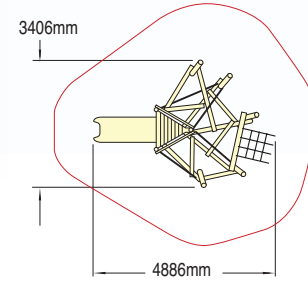

Pick Up Sticks 3 with Poly Slide

Product code PICUS3-PS

NEW

Wet Pour Safety Surfacing
0.9m FFH: 34m² x 40mm

Pick Up Sticks

Pick Up Sticks 4

Product code PICUS4

NEW

Wet Pour Safety Surfacing
1.9m FFH: 47m² x 70mm

Pick Up Sticks 3 with Steel Slide

Product code PICUS3-SS

NEW

Wet Pour Safety Surfacing
0.9m FFH: 34m² x 40mm

Pick Up Sticks

Pick Up Sticks 6

Product code PICUS6

Wet Pour Safety Surfacing

2.6m FFH: 47m² x 100mm

2.0m FFH: 8m² x 70mm

Pick Up Sticks is extremely versatile and can be connected to other play equipment using bespoke rope nets.

The example shown here is a Pick Up Sticks unit attached to a Rockscape.