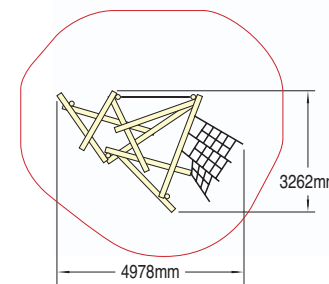

Pick Up Sticks 3 with Poly Slide

Product code PICUS3-PS

NEW

Wet Pour Safety Surfacing
0.9m FFH: 34m² x 40mm

Pick Up Sticks

Pick Up Sticks 4

Product code PICUS4

NEW

Wet Pour Safety Surfacing
1.9m FFH: 47m² x 70mm

Pick Up Sticks 3 with Steel Slide

Product code PICUS3-SS

NEW

Wet Pour Safety Surfacing
0.9m FFH: 34m² x 40mm

Pick Up Sticks

Pick Up Sticks 6

Product code PICUS6

Wet Pour Safety Surfacing

2.6m FFH: 47m² x 100mm

2.0m FFH: 8m² x 70mm

Pick Up Sticks is extremely versatile and can be connected to other play equipment using bespoke rope nets.

The example shown here is a Pick Up Sticks unit attached to a Rockscape.