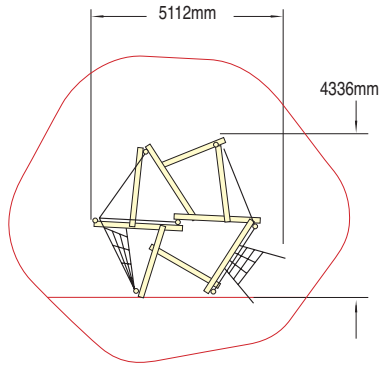

Pick Up Sticks 3 with Poly Slide

Product code PICUS3-PS

NEW

Wet Pour Safety Surfacing
0.9m FFH: 34m² x 40mm

Pick Up Sticks

Pick Up Sticks 4

Product code PICUS4

NEW

Wet Pour Safety Surfacing
1.9m FFH: 47m² x 70mm

Pick Up Sticks 3 with Steel Slide

Product code PICUS3-SS

NEW

Wet Pour Safety Surfacing
0.9m FFH: 34m² x 40mm

Pick Up Sticks

Pick Up Sticks 6

Product code PICUS6

Wet Pour Safety Surfacing

2.6m FFH: 47m² x 100mm

2.0m FFH: 8m² x 70mm

Pick Up Sticks is extremely versatile and can be connected to other play equipment using bespoke rope nets.

The example shown here is a Pick Up Sticks unit attached to a Rockscape.