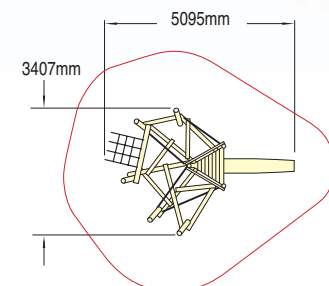

Pick Up Sticks 3 with Poly Slide

Product code PICUS3-PS

NEW

Wet Pour Safety Surfacing
0.9m FFH: 34m² x 40mm

Pick Up Sticks

Pick Up Sticks 4

Product code PICUS4

NEW

Wet Pour Safety Surfacing
1.9m FFH: 47m² x 70mm

Pick Up Sticks 3 with Steel Slide

Product code PICUS3-SS

NEW

Wet Pour Safety Surfacing
0.9m FFH: 34m² x 40mm

Pick Up Sticks

Pick Up Sticks 6

Product code PICUS6

Wet Pour Safety Surfacing

2.6m FFH: 47m² x 100mm

2.0m FFH: 8m² x 70mm

Pick Up Sticks is extremely versatile and can be connected to other play equipment using bespoke rope nets.

The example shown here is a Pick Up Sticks unit attached to a Rockscape.