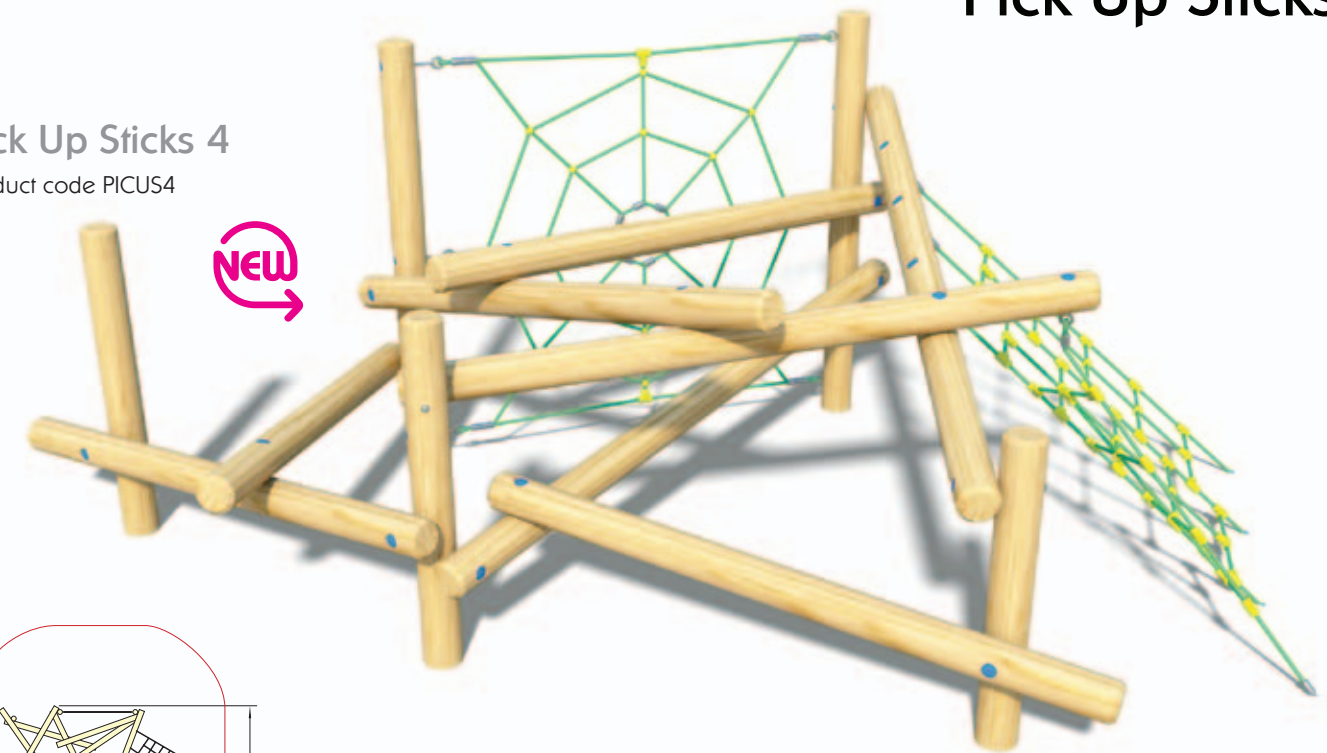

WICKSTEED
playscapes

Pick Up Sticks
Age range 2 to adult

Wicksteed - Naturally

Constructed from tactile, robust timber the intricately twisted formation of interwoven logs and strong steel-reinforced rope gives Pick Up Sticks a quirky and physically challenging dimension.

Pick Up Sticks 3 with Poly Slide

Product code PICUS3-PS

NEW

Wet Pour Safety Surfacing
0.9m FFH: 34m² x 40mm

Pick Up Sticks

Pick Up Sticks 4

Product code PICUS4

NEW

Wet Pour Safety Surfacing
1.9m FFH: 47m² x 70mm

Pick Up Sticks 3 with Steel Slide

Product code PICUS3-SS

NEW

Wet Pour Safety Surfacing
0.9m FFH: 34m² x 40mm

Pick Up Sticks

Pick Up Sticks 6

Product code PICUS6

Wet Pour Safety Surfacing

2.6m FFH: 47m² x 100mm

2.0m FFH: 8m² x 70mm

Pick Up Sticks is extremely versatile and can be connected to other play equipment using bespoke rope nets.

The example shown here is a Pick Up Sticks unit attached to a Rockscape.