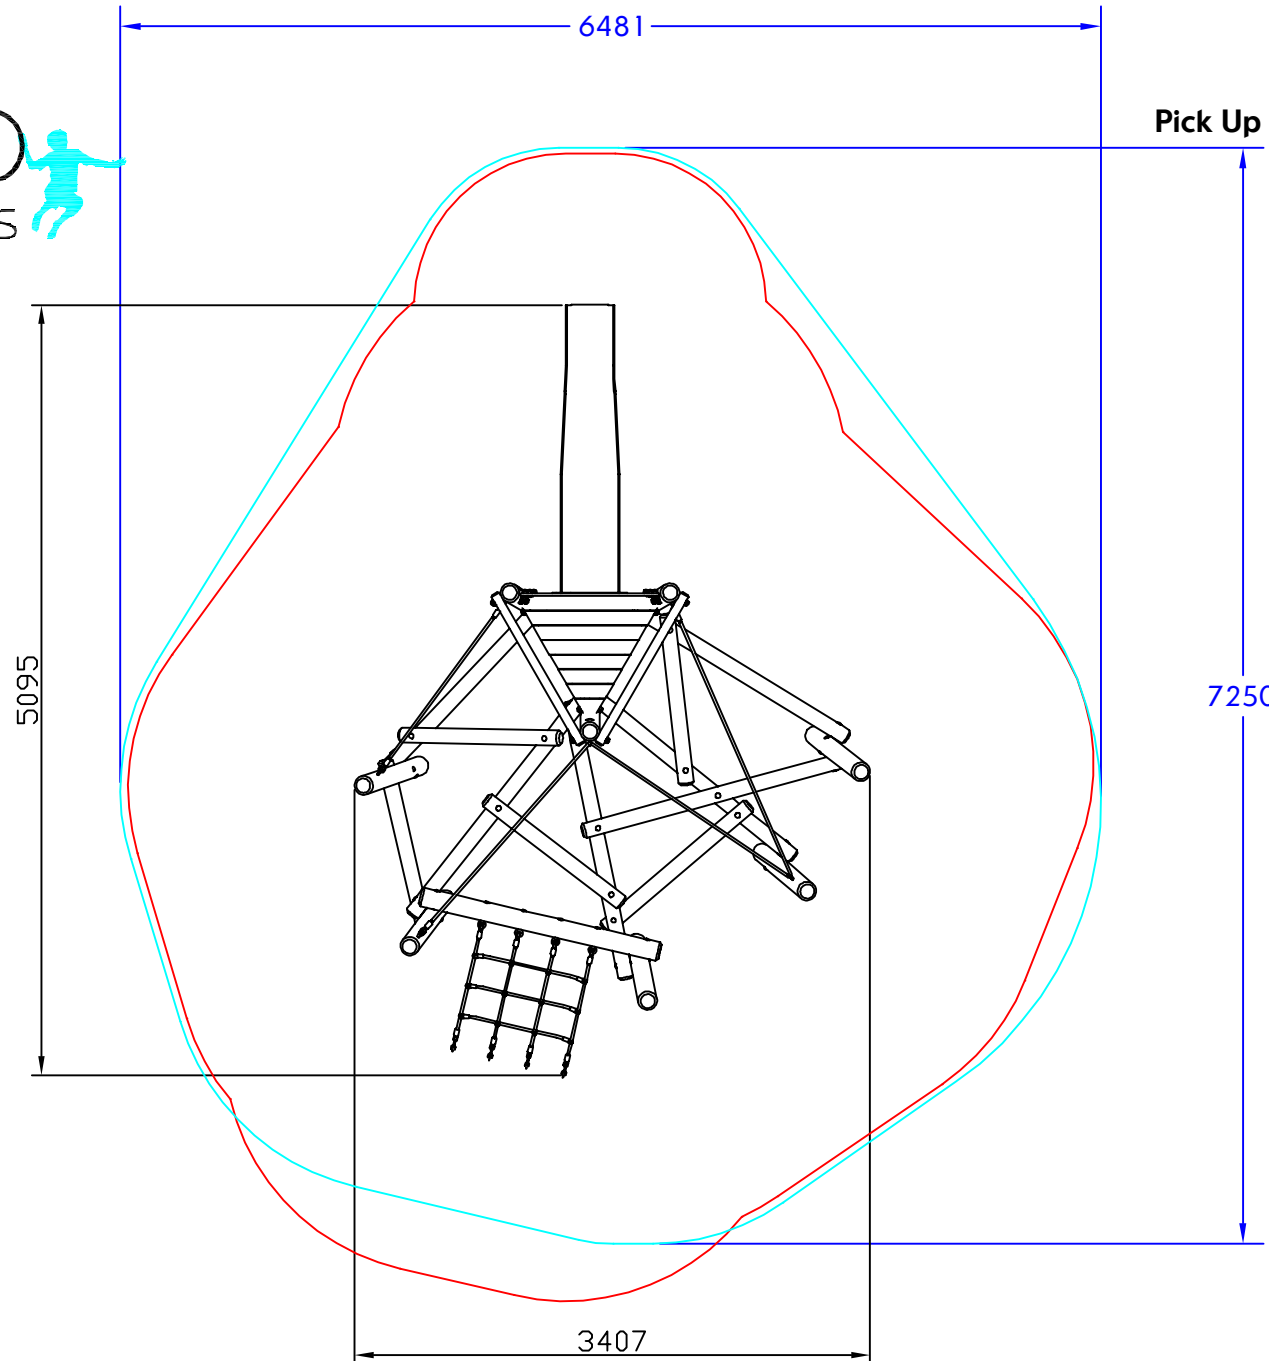

Woodland
Pick Up Sticks 3 with Steel Slide
Product Code: PICUS3

Max Free Fall Height = 900mm

Safety Surfacing Specification

Wet Pour:	33.5m ² x 40mm
Tiles:	38.5m ² x 33mm
Grass Mats:	31
Pin Kerb Edging:	21.0 linear metres

Scale 1:50 on A4

Key

- Minimum Space
- Wetpour Surfacing