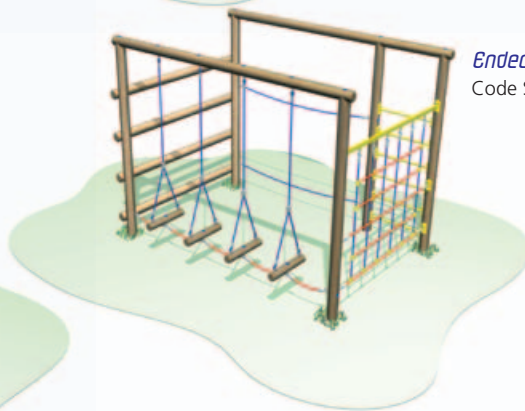

Space Frames

Space Frames offer a phenomenal amount of play opportunity in a compact design and ensure improvement in mental agility as well as upper and lower body strength.

ACTION & IMAGINATION