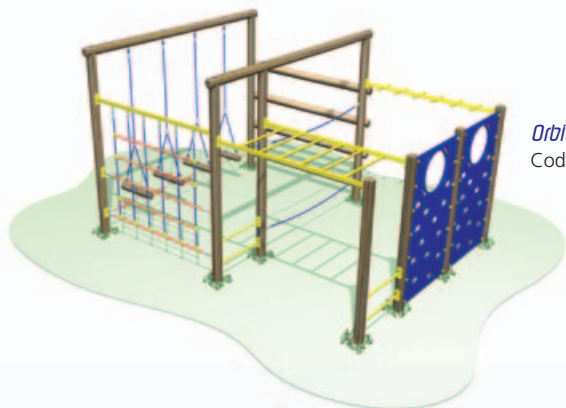

Curved Bubble Climbing Wall
Code BCW20

Traverse Walls

Jungle Traverse Wall
Code JTW

Pathfinder Traverse Wall
Code PFTW

Jigsaw Traverse Wall
Code JIGTW

Curved Bubble Traverse Wall
Code BUBTW

Bespoke Mounds

We like to create playscapes that are as unique as your children and making use of existing landscape features is an important part of this. Where settings are not lucky enough to have them we create sustainable, low maintenance features such as mounds with tunnels, natural stepping logs, rockscapes and hideaway places; places to play and learn in all weathers. Just a small selection is shown here.

Space Frames

Space Frames offer a phenomenal amount of play opportunity in a compact design and ensure improvement in mental agility as well as upper and lower body strength.

ACTION & IMAGINATION

Orbiter
Code SFORB10