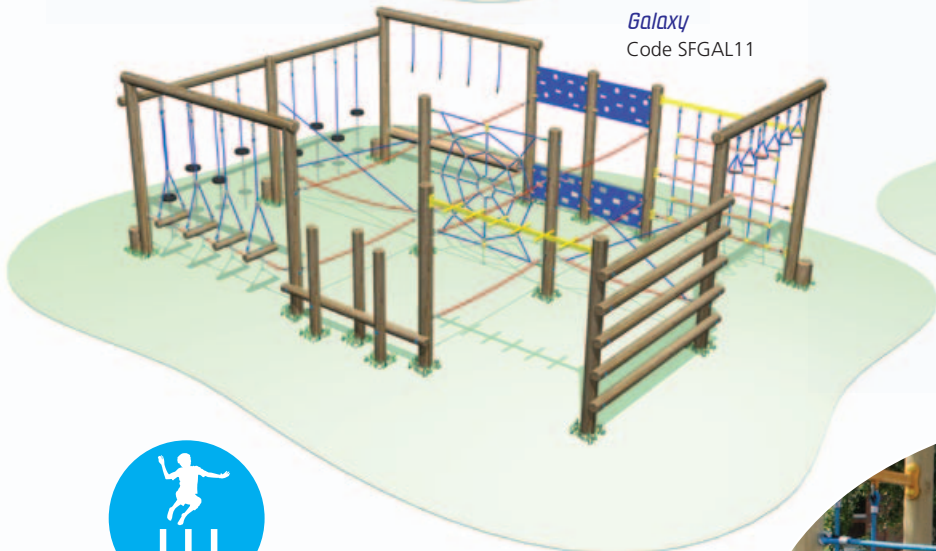

Space Frames

Space Frames offer a phenomenal amount of play opportunity in a compact design and ensure improvement in mental agility as well as upper and lower body strength.

ACTION & IMAGINATION