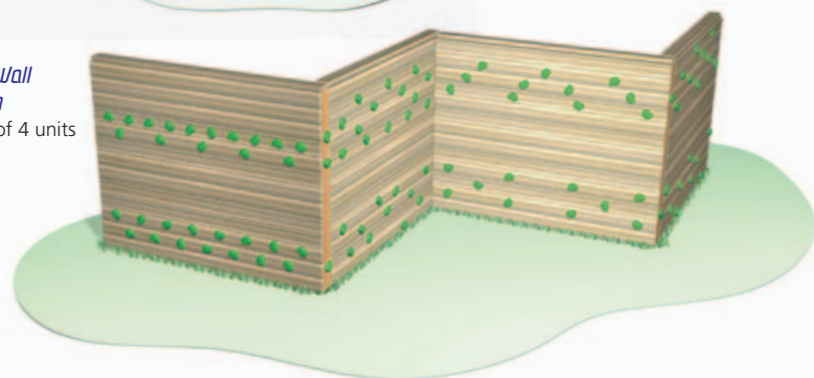

ACTION & IMAGINATION

Bouldering Wall

Constructed of a sturdy timber backing, with climbing holds of various shapes and sizes, these walls are designed to be technically challenging and whilst the climber may not be at a great height, coordination, stamina and skill will be required to complete the apparatus. The walls are of a modular design manufactured to a standard wall unit width of 2.5m x 1.8m high and can be connected to form endless combinations. By virtue of the different sizes and shapes of the holds on these units, varying degrees of challenges are offered.

Bouldering Wall

Units can be double or single sided

Single sided wall unit
Code BWSGL

Double sided wall unit
Code BWDBL

Bouldering Wall combination

Comprising of 4 units

Climbing Walls

Climbing and Traverse Walls can be used as stand alone units or as part of a trail.