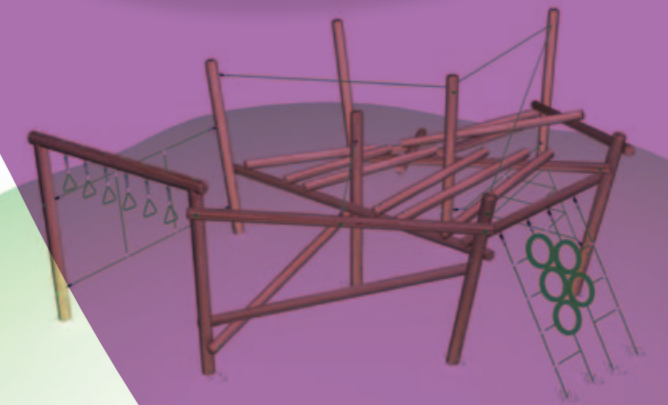

Pick Up Sticks 8
Code PICUS8

More complex design and greater focus on upper body strength, this version is designed for more confident KS1 & KS2 pupils.