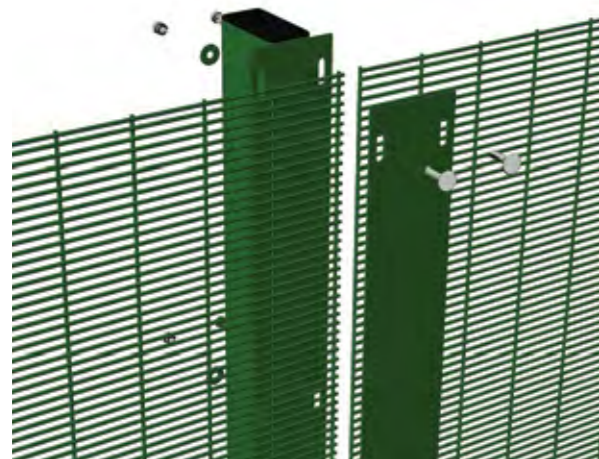

Security Fencing Systems:  
**Hi-Sec® Super**

The ultimate security fence

Hi-Sec Super has been developed through consultation with the Home Office and is our ultimate high security system. Hi-Sec Super is aimed at high profile and sensitive sites requiring the ultimate perimeter protection.

Hi-Sec Super is based on the Hi-Sec system, but is even stronger than its stable mate, presenting a formidable barrier to anyone attempting to gain unauthorised access. The 4mm horizontal wires remain the same however the vertical wires in Hi-Sec Super are available as either 6mm or 8mm with either a 76.2 or 50mm spacing. Tests by the security services have shown that high security fences are most vulnerable to attacks horizontally - so the addition of larger wires, more narrowly spaced will significantly increase break-through attack times.

The preformed omega shaped post uses integrated side plates and means that adjacent panels do not overlap. A 140mm plate clamp bar and no removable external fixings leave no weakness in the fence line. Slotted fixing holes means installation is easy and leaves a neat, flush finish.

**Specifications**

Height Available	Mesh Pattern	Horizontal Wires	Vertical Wires	Post Centres	Panels fixed to posts
1.27 - 5.2m	12.6 x 76.2mm 12.6 x 50mm	4mm	6mm or 8mm	2.525m	Fixings every 400mm

**Detail Specifications**