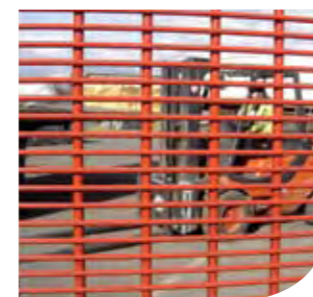

Security Fencing Systems:  
**Hi-Sec® Super**

The ultimate security fence

Hi-Sec Super has been developed through consultation with the Home Office and is our ultimate high security system. Hi-Sec Super is aimed at high profile and sensitive sites requiring the ultimate perimeter protection.

Hi-Sec Super is based on the Hi-Sec system, but is even stronger than its stable mate, presenting a formidable barrier to anyone attempting to gain unauthorised access. The 4mm horizontal wires remain the same however the vertical wires in Hi-Sec Super are available as either 6mm or 8mm with either a 76.2 or 50mm spacing. Tests by the security services have shown that high security fences are most vulnerable to attacks horizontally - so the addition of larger wires, more narrowly spaced will significantly increase break-through attack times.

The preformed omega shaped post uses integrated side plates and means that adjacent panels do not overlap. A 140mm plate clamp bar and no removable external fixings leave no weakness in the fence line. Slotted fixing holes means installation is easy and leaves a neat, flush finish.