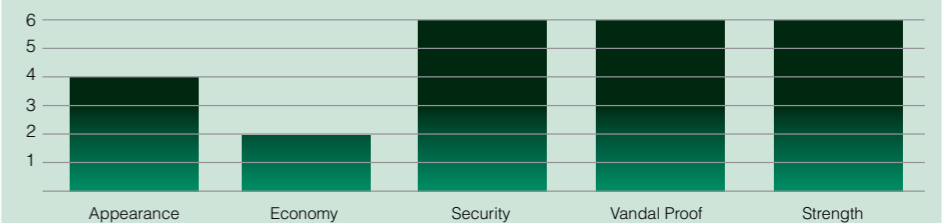

Zaun Ratings

Applications

- ✓ High Security Premises:
- ✓ MOD Facilities
- ✓ Sites containing high value goods

Ordering is easy with Zaun Fencing Systems
Call **01902 796699** or visit www.zaun.co.uk