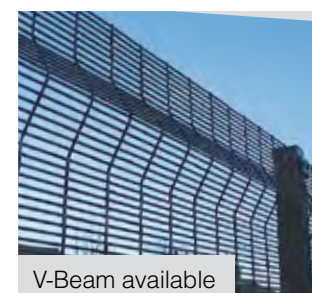

Security Fencing Systems:
Hi-Sec®

The benchmark in high security

Two fixing methods are available. Option A uses overlapping panels and a standard clamp bar to provide the best economy. Option B uses twin 100mm wide clamp bars, with the panels sandwiched between, and no removable external fixings to provide the most attractive and easy to install option. Overlapping panel systems post centres are 2.48m.

Tried and tested, the Hi-Sec security system uses popular '358' welded mesh to repel would be intruders. However, the Hi-Sec system differs from the competition in several fundamental ways.

358 mesh has many qualities that make it an excellent security fence, a fact that is reflected by its use by the Home Office for prison facilities. The close mesh means that it is almost impossible to climb, and is very difficult to cut with anything other than power tools. However, as a chain is only as strong as its weakest link, many competitors have a weak method of attaching the panels to the posts. The Hi-Sec system has no such weakness; the panel ends are held against the post by a clamp bar which makes levering the panels off almost impossible. The system is available up to 6m high in a single panel.

Now available in a lighter 76.2 x 25.4mm version.

Economical 76.2x25.4mm mesh

V-Beam available

Specifications

Height Available	Mesh Pattern	Horizontal Wires	Vertical Wires	Post Centres	Panels fixed to posts
1.27 - 6m	12.7 x 76.2mm 76.2 x 25.4mm	4mm	4mm	2.525m	Fixings every 400mm