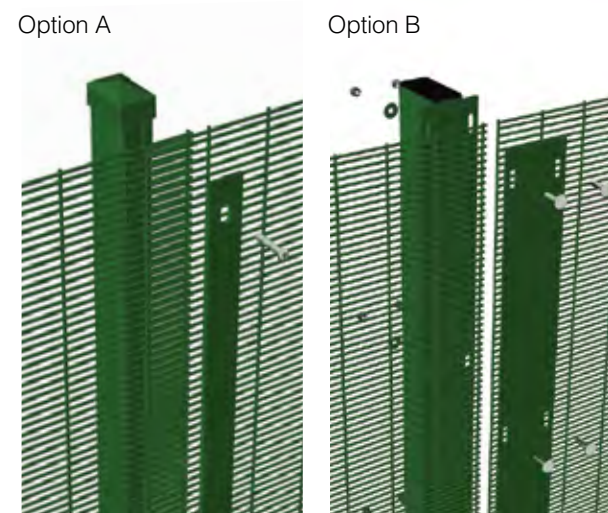

Security Fencing Systems:
Hi-Sec®

The benchmark in high security

Two fixing methods are available. Option A uses overlapping panels and a standard clamp bar to provide the best economy. Option B uses twin 100mm wide clamp bars, with the panels sandwiched between, and no removable external fixings to provide the most attractive and easy to install option. Overlapping panel systems post centres are 2.48m.

Tried and tested, the Hi-Sec security system uses popular '358' welded mesh to repel would be intruders. However, the Hi-Sec system differs from the competition in several fundamental ways.

358 mesh has many qualities that make it an excellent security fence, a fact that is reflected by its use by the Home Office for prison facilities. The close mesh means that it is almost impossible to climb, and is very difficult to cut with anything other than power tools. However, as a chain is only as strong as its weakest link, many competitors have a weak method of attaching the panels to the posts. The Hi-Sec system has no such weakness; the panel ends are held against the post by a clamp bar which makes levering the panels off almost impossible. The system is available up to 6m high in a single panel.

Now available in a lighter 76.2 x 25.4mm version.

Economical 76.2x25.4mm mesh

V-Beam available

Specifications

Height Available	Mesh Pattern	Horizontal Wires	Vertical Wires	Post Centres	Panels fixed to posts
1.27 - 6m	12.7 x 76.2mm 76.2 x 25.4mm	4mm	4mm	2.525m	Fixings every 400mm

Detail Specifications

Fence Height	Post Section	Panel Weight	Finish
1.27m	60 x 40mm	Panel = 2.5 x 2m Weight = 45kg	Galvanised and polyester powder coated. (See page 67 for colour options)
1.8 - 2.2m	80 x 40mm		
2.4 - 4m	100 x 50mm		
4.2m - 4.8m	120 x 60mm		
5 - 7.2m	160 x 80mm		