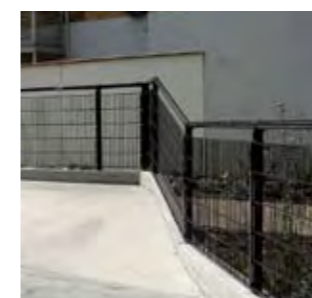

Sports & Play Fencing Systems:  
**Spectator Rails**

Perfect for all sports

Available with or without mesh infill, the system uses stylish fixings to hold the horizontal rails

Designed by Zaun to the highest quality, handrails or 'spectator rails' improve safety for both players and spectators.

Now becoming an F.A. requirement for many non-league clubs, spectator rails are both attractive and practical. The players feel that the game is played at a higher level and that there is less likely to be any incursion on the pitch by eager fans. Gates of any size and number can be designed in to the system to allow maintenance equipment unfettered access to the pitch. EPDM rubber inserts insulate the panels from the posts dampening vibrations and so reducing noise from impact during play. These railings are also suitable for areas such as skate parks, where spectators on the playing surface would pose a safety hazard.

**Specifications**

Height Available	Infill	Post Centres	Panels fixed to posts
1 - 1.2m	Duo8 Mesh (200x50mm) or none	2.525m	Fixings every 200mm

**Detail Specifications**

Fence Height	Rail Diameter	Post Section	Finish
1m	60.3mm	60 x 60mm	Galvanised and polyester powder coated. (See page 67 for colour options)
1.2m	60.3mm	60 x 60mm	