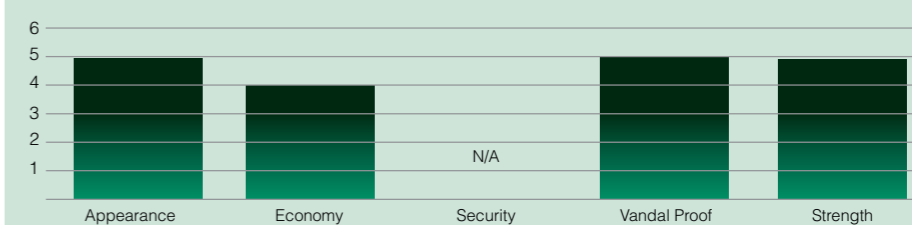

Zaun Ratings

Applications

- ✓ Areas where there are likely to be spectators or where low-level ball retention is required

Need help specifying us? We will draw up specifications and provide C.A.D drawings of our systems

Call **01902 796699** or email sales@zaun.co.uk