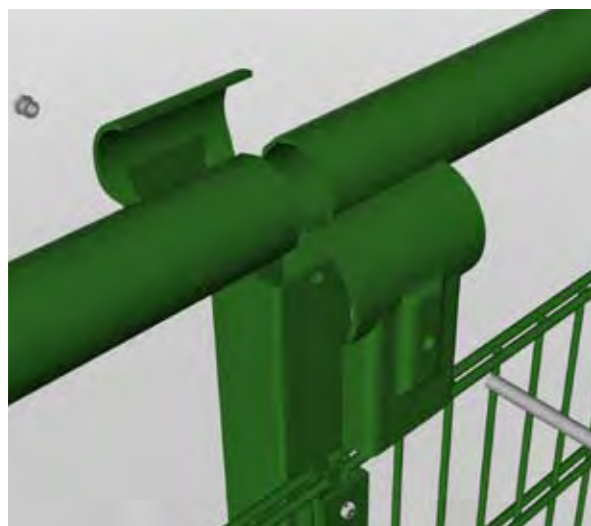

Sports & Play Fencing Systems:  
**Spectator Rails**

Perfect for all sports

Available with or without mesh infill, the system uses stylish fixings to hold the horizontal rails

Designed by Zaun to the highest quality, handrails or 'spectator rails' improve safety for both players and spectators.

Now becoming an F.A. requirement for many non-league clubs, spectator rails are both attractive and practical. The players feel that the game is played at a higher level and that there is less likely to be any incursion on the pitch by eager fans. Gates of any size and number can be designed in to the system to allow maintenance equipment unfettered access to the pitch. EPDM rubber inserts insulate the panels from the posts dampening vibrations and so reducing noise from impact during play. These railings are also suitable for areas such as skate parks, where spectators on the playing surface would pose a safety hazard.

**Specifications**

Height Available	Infill	Post Centres	Panels fixed to posts
1 - 1.2m	Duo8 Mesh (200x50mm) or none	2.525m	Fixings every 200mm

**Detail Specifications**

Fence Height	Rail Diameter	Post Section	Finish
1m	60.3mm	60 x 60mm	Galvanised and polyester powder coated. (See page 67 for colour options)
1.2m	60.3mm	60 x 60mm	