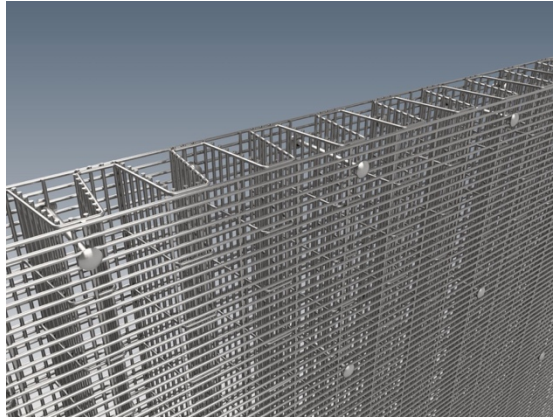

CorruSec SR3

Features & Benefits:

- Independently tested with a minimum delay time of at least 5 minutes
- Unique configuration of welded mesh panels
- Designed to defeat a range of hand and power tools
- Concealed fixings
- Ideal for use on sites of Critical National Importance
- Available in ground or base plated
- Can be used with your choice of security toppings
- Manufactured to BS1722 Part14

CorruSec is configured using anti climb HiSec 3/5/10, with flat front and rear panels and a corrugated mesh panel in the centre. Each individual panel features a 76.2mm x 12.7mm mesh configuration with 3mm horizontal and vertical wires. The corrugated section is pressed to approximately 100mm in depth. All three layers are bolted together using bolts fixed into place in a grid pattern throughout the combined fence panel.

At a minimum height of 2.4 metres high, CorruSec features a maximum corrugated infill of 2.4 metres high. Each panel is supplied with widths of 2.5 metres with 2540mm post centres with a double row of fixings. Posts are designed using 80x80mm SHS and available in either bolt down or in ground post options. Full panel assembly is fixed to the posts using 80mm full height clamp bars with fixing centres of 9 inches (228.6mm). Available galvanised only or galvanised and powder coated in almost any RAL colour. A wide range of fence toppings can also be supplied.