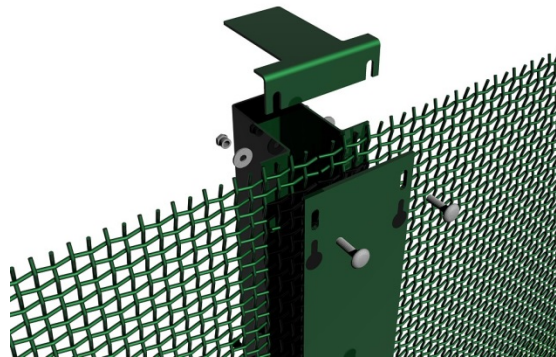

ArmaWeave

Features & Benefits:

- CPNI Approved for UK Government Use. For details contact CPNI
- Raking ability on up to 45 degree
- Tight woven mesh configuration offers no climbing aids
- Significant enhancement offered from attack by hand and powered tools
- Manufactured using high tensile steel
- Double high security fixing at post
- Mesh options available to meet criteria
- Ideal for use with PIDs and CCTV systems
- Available either bolt down, in ground or on wall post options.

Applications:

- Health & Emergency Services
- High Security
- Transport & Infrastructure
- Utilities

Drawings:

Download our drawings direct from our website:

www.zaun.co.uk/about-us/downloads/drawings/

Description:

Zaun's ArmaWeave woven mesh high security fencing has been designed specifically to be installed on sites of critical national importance (CNI). The CPNI enhanced fencing system offers a more substantial delay from attack from hand and power tools than other traditional welded mesh fencing systems. Thanks to its tighter mesh pattern and use of high tensile steel wires.

ArmaWeave also offers seamless integration with detection systems including PIDs, CCTV and topping enhancements. Tested and approved for UK government use by CPNI (contact CPNI for details) and various government departments. ArmaWeave meets the current criteria for forcible attack. ArmaWeave has also been tested and approved by the MoD to use with most of the markets leading PID Systems.

The tight woven mesh pattern offers no climbing aids and provides little room for blades and cutting tools to attack the fabric. The unique properties of the ArmaWeave CPNI enhanced fencing system has the ability to be raked. Limiting the need for stepping panels on slopes and reducing installation costs significantly compared with standard welded mesh systems, while still conforming to the highest rated standards for fencing products defending against forcible attack.