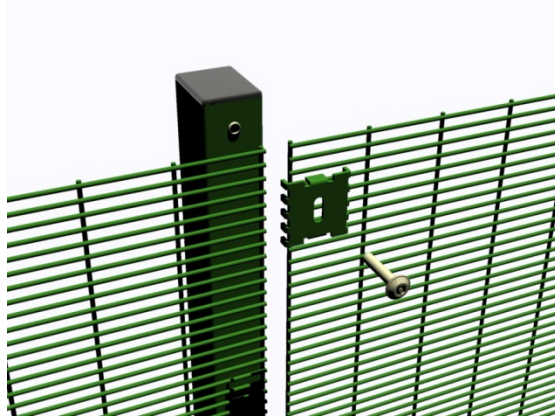

HiSec Spider

Features & Benefits:

- Manufactured to the traditional 358 mesh pattern regularly associated with prisons
- The tight welded mesh offers no climbing aids and mitigates attack by hand and powered tools
- Open mesh pattern provides excellent visibility
- Single panel heights can be supplied of up to a maximum of 3 metres
- Panel is overlapped and fixed to posts using a spider clip fixing
- Available either bolt down, in ground or on wall

www.zaun.co.uk/about-us/downloads/drawings/

Description:

Zaun's **HiSec Spider** perimeter security fencing uses the popular '358' welded mesh configuration to repel thieves, trespassers and intruders. The **HiSec Spider** attributes make this system an excellent solution for high security applications. The close-mesh configuration ensures that the **HiSec Spider** system is difficult to climb, highly secure and visually appealing.

Using our Spider clip fixing system, **HiSec Spider** is a more cost effective way to fix high security panels than a full length clamp bar yet still works to mitigate the risk of potential attack. For high security sites, the panels are overlapped and the panel ends are held against the post by a front plate which makes levering the panels off very difficult. The **HiSec Spider** system is available up to 3 metres high in a single panel.

Vehicle access gates are double leaf (single leaf vehicle gates available) 3.0m wide (or width to suit), framed in 50mm x 50mm RHS, with Zaun HiSec mesh bolted onto the frame using the Zaun picture frame design, with drop bolts and slide latch. Gate supplied with rubber bump stop and 2 x suitable gate posts.