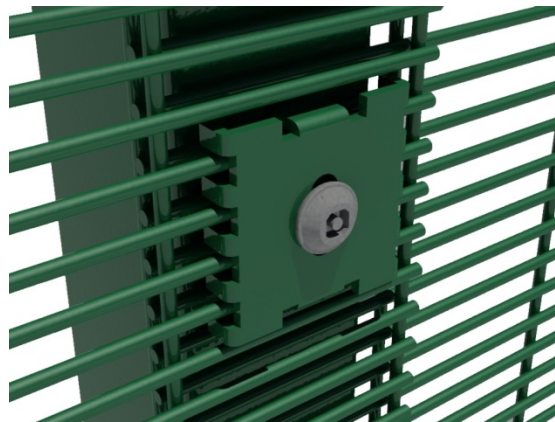

HiSec Spider

Features & Benefits:

- Manufactured to the traditional 358 mesh pattern regularly associated with prisons
- The tight welded mesh offers no climbing aids and mitigates attack by hand and powered tools
- Open mesh pattern provides excellent visibility
- Single panel heights can be supplied of up to a maximum of 3 metres
- Panel is overlapped and fixed to posts using a spider clip fixing
- Available either bolt down, in ground or on wall

www.zaun.co.uk/about-us/downloads/drawings/

Description:

Zaun's **HiSec Spider** perimeter security fencing uses the popular '358' welded mesh configuration to repel thieves, trespassers and intruders. The **HiSec Spider** attributes make this system an excellent solution for high security applications. The close-mesh configuration ensures that the **HiSec Spider** system is difficult to climb, highly secure and visually appealing.

Using our Spider clip fixing system, **HiSec Spider** is a more cost effective way to fix high security panels than a full length clamp bar yet still works to mitigate the risk of potential attack. For high security sites, the panels are overlapped and the panel ends are held against the post by a front plate which makes levering the panels off very difficult. The **HiSec Spider** system is available up to 3 metres high in a single panel.

Vehicle access gates are double leaf (single leaf vehicle gates available) 3.0m wide (or width to suit), framed in 50mm x 50mm RHS, with Zaun HiSec mesh bolted onto the frame using the Zaun picture frame design, with drop bolts and slide latch. Gate supplied with rubber bump stop and 2 x suitable gate posts.