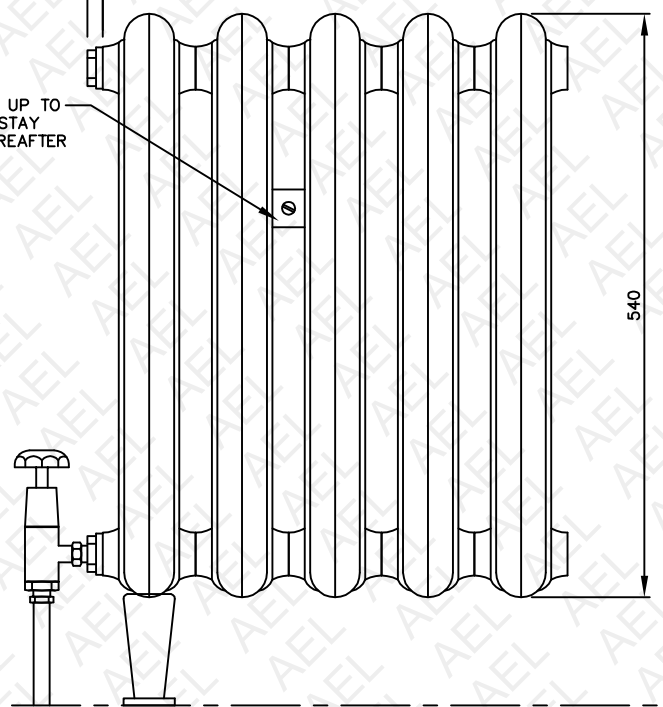

14 BUSH LENGTH TO SUIT MAXIMUM No. OF SECTIONS = 19 14 BUSH

2 No. RETAINING STAYS UP TO 10 SECTIONS. 1 EXTRA STAY EVERY 5 SECTIONS THEREAFTER

AEI HEATING SOLUTIONS
BOHEMIAN
CAST IRON RADIATOR