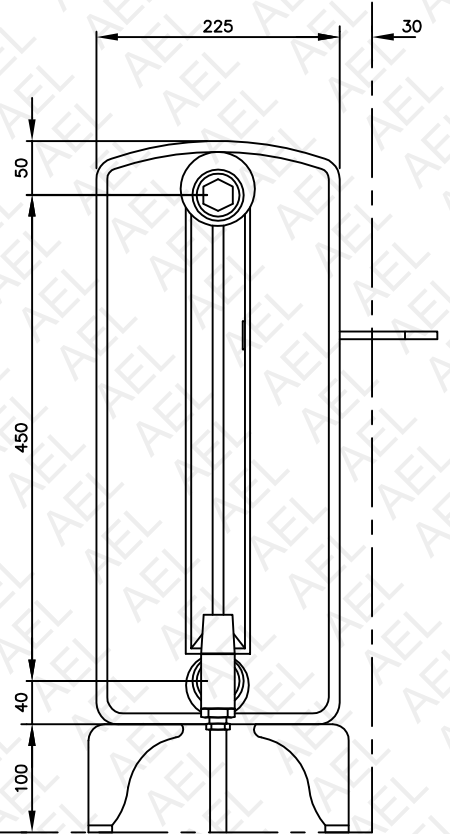

14 BUSH LENGTH TO SUIT MAXIMUM No. OF SECTIONS = 19 14 BUSH

2 No. RETAINING STAYS UP TO 10 SECTIONS. 1 EXTRA STAY EVERY 5 SECTIONS THEREAFTER

AEI HEATING SOLUTIONS
BOHEMIAN
CAST IRON RADIATOR