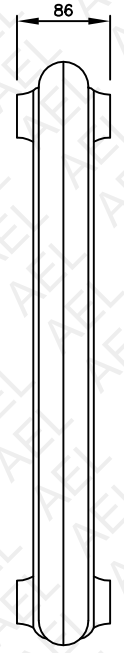

14 BUSH LENGTH TO SUIT MAXIMUM No. OF SECTIONS = 19 14 BUSH

2 No. RETAINING STAYS UP TO 10 SECTIONS. 1 EXTRA STAY EVERY 5 SECTIONS THEREAFTER

AEI HEATING SOLUTIONS
BOHEMIAN
CAST IRON RADIATOR