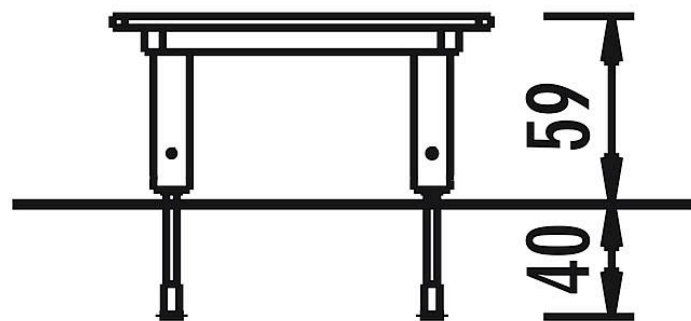

5 59 149 5

eibe acqua Sand Play Table, Wheelchair Accessible

		m²
	0 - 60 cm	-
	60 - 100 cm	-
	100 - 150 cm	-
	150 - 300 cm	-

Scale 1:25