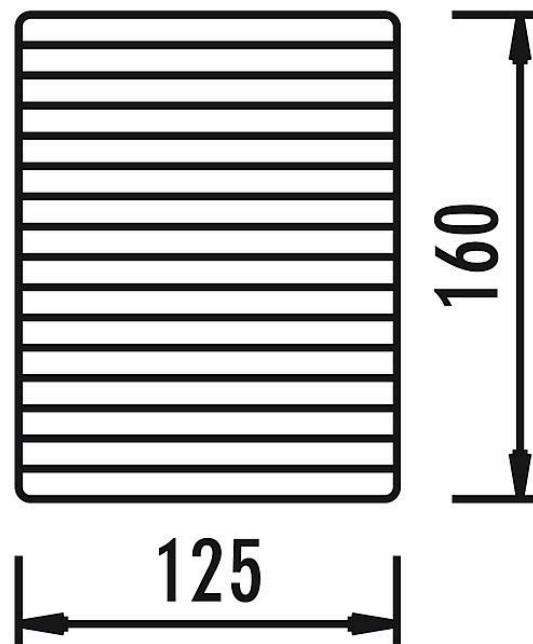

### Info box

Minimum space	160x125x240 cm
Free falling height	59 cm
Foundations	4x CF or 4x PFs
Assembly	1 person/1 h
Ground constitution GE/NL/B	-
Ground constitution all except GE/ NL/B	-
Impact protection net	-
Largest section	160x125x6 cm
Heaviest section	45 kg

## eibe acqua Sand Play Table, Wheelchair Accessible

		m <sup>2</sup>
	0 - 60 cm	-
	60 - 100 cm	-
	100 - 150 cm	-
	150 - 300 cm	-

Scale 1:25