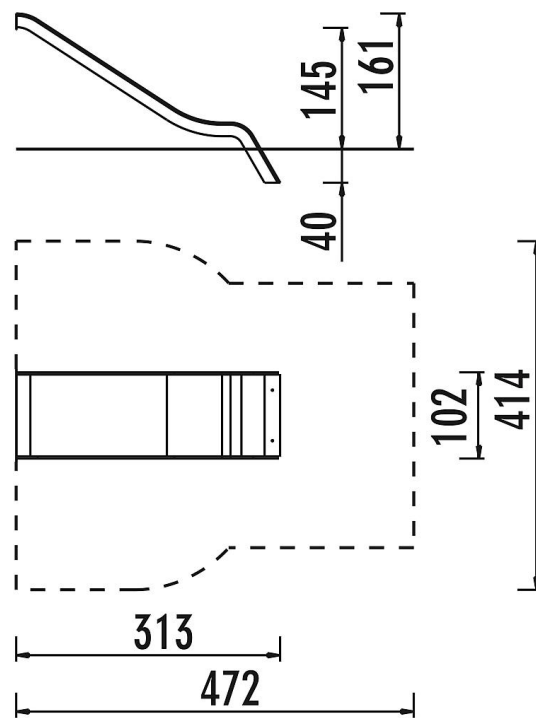

5 40 104 1210 0 

Attachment slide wide stainless steel PH 145 cm

eibe extension slides are an attraction for every type of play equipment.

Product Features:

1 wide slide PH 145 cm stainless steel

Info box

Minimum space	472x414x325 cm
Free falling height	145 cm
Foundations	1x CF or 1x PFs
Assembly	2 people/1 h
Ground constitution GE/NL/B	least amount of lawn
Ground constitution all except GE/NL/B	least amount of sand
Impact protection net	17 m ²
Largest section	375x114x45 cm
Heaviest section	125 kg

5 40 104 1210 0 

Attachment slide wide stainless steel

PH 145 cm

		m ²
	0 - 60 cm	-
	60 - 100 cm	-
	100 - 150 cm	-
	150 - 300 cm	-

Scale 1:100