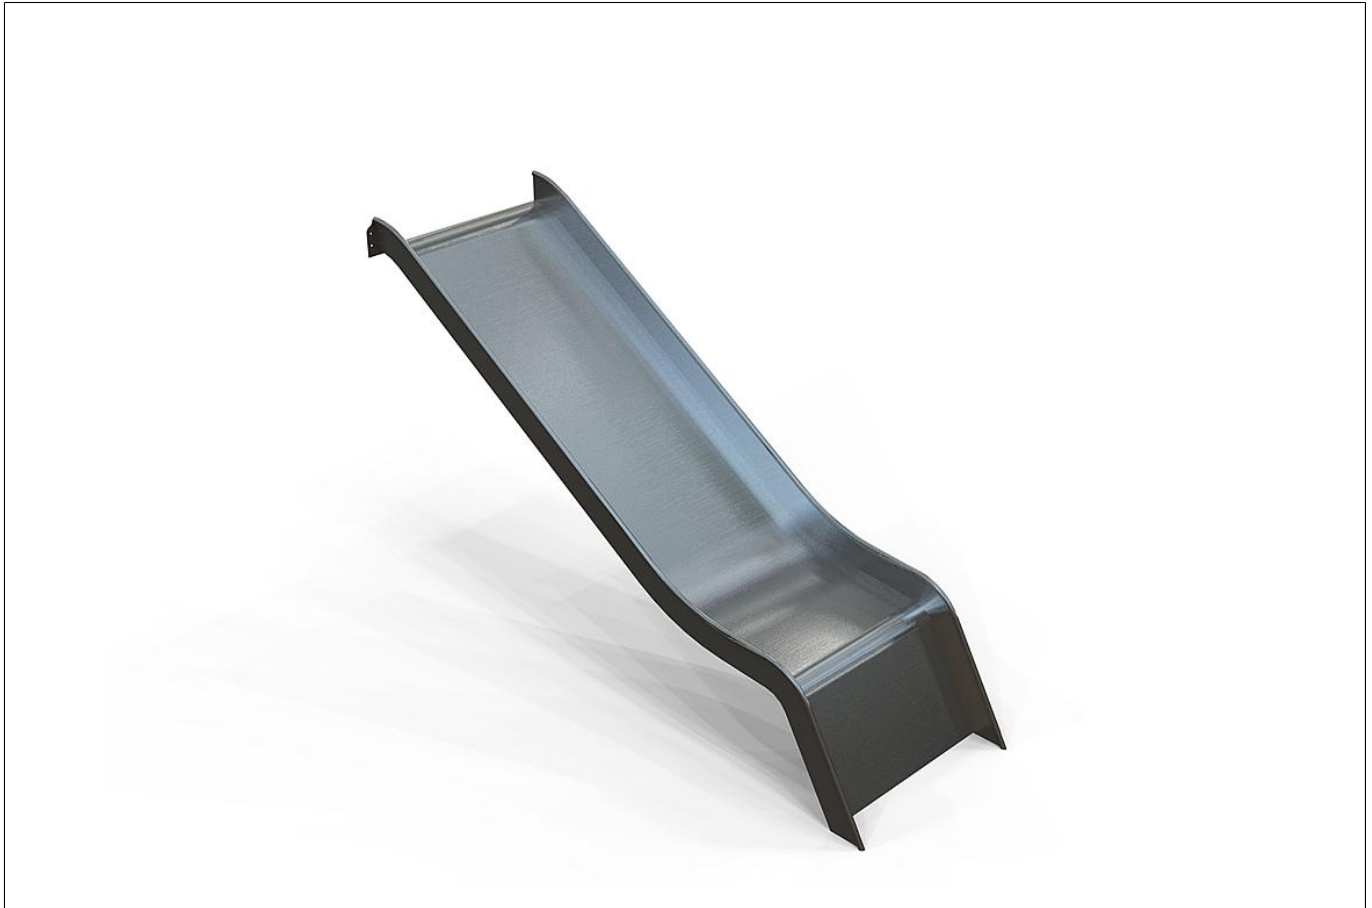

5 40 104 1210 0 

Attachment slide wide stainless steel PH 145 cm

eibe extension slides are an attraction for every type of play equipment.

Product Features:

1 wide slide PH 145 cm stainless steel

Info box

Minimum space	472x414x325 cm
Free falling height	145 cm
Foundations	1x CF or 1x PFs
Assembly	2 people/1 h
Ground constitution GE/NL/B	least amount of lawn
Ground constitution all except GE/NL/B	least amount of sand
Impact protection net	17 m ²
Largest section	375x114x45 cm
Heaviest section	125 kg

5 40 104 1210 0 

Attachment slide wide stainless steel

PH 145 cm

		m ²
	0 - 60 cm	-
	60 - 100 cm	-
	100 - 150 cm	-
	150 - 300 cm	-

Scale 1:100