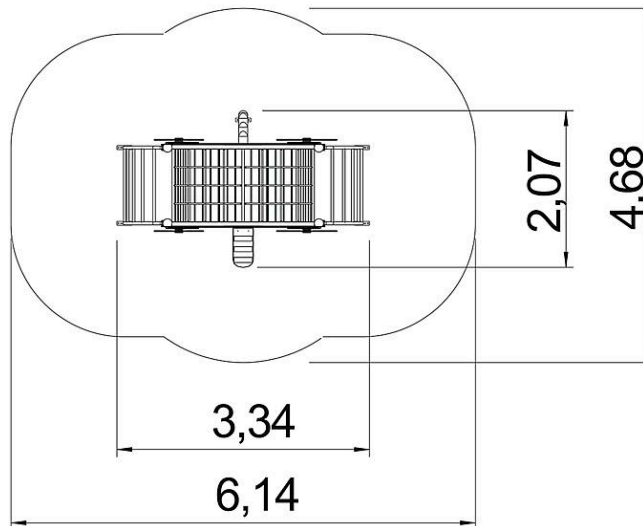

5 20 023 0110 4 

eibe ibondo themed Play unit Carriage

A carriage for climbing over and climbing through. Inside the unit, there are seats for relaxing and chatting.

Product Features:

Set of posts with post bases: SW, hot-dip galvanized steel with ball covers
 Set of themed parapets Carriage: HPL
 Climbing net arch: polyester-coated steel cable, galvanized steel, powder-coated
 Set of arched ascents: stainless steel
 Log access: SW
 Access ramp: HPL, SW
 Set of rotating wheels: HPL

Info box

Minimum space	614x468x360 cm
Free falling height	180 cm
Foundations	6x CF or 6x PFs
Assembly	2 people/4 h
Ground constitution GE/NL/B	min. sand
Ground constitution all except GE/NL/B	min. sand
Impact protection net	24 m ²
Largest section	190x108x48 cm
Heaviest section	70 kg

5 20 023 0110 4 

eibe ibondo themed Play unit Carriage

		m ²
	0 - 60 cm	-
	60 - 100 cm	-
	100 - 150 cm	-
	150 - 300 cm	-

Scale 1:100