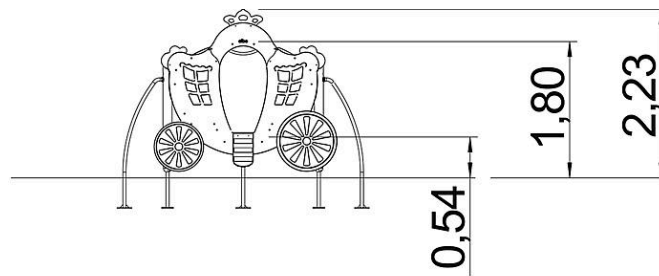

5 20 023 0110 4 

eibe ibondo themed Play unit Carriage

A carriage for climbing over and climbing through. Inside the unit, there are seats for relaxing and chatting.

Product Features:

Set of posts with post bases: SW, hot-dip galvanized steel with ball covers
 Set of themed parapets Carriage: HPL
 Climbing net arch: polyester-coated steel cable, galvanized steel, powder-coated
 Set of arched ascents: stainless steel
 Log access: SW
 Access ramp: HPL, SW
 Set of rotating wheels: HPL

Info box

Minimum space	614x468x360 cm
Free falling height	180 cm
Foundations	6x CF or 6x PFs
Assembly	2 people/4 h
Ground constitution GE/NL/B	min. sand
Ground constitution all except GE/NL/B	min. sand
Impact protection net	24 m ²
Largest section	190x108x48 cm
Heaviest section	70 kg

5 20 023 0110 4 

eibe ibondo themed Play unit Carriage

		m ²
	0 - 60 cm	-
	60 - 100 cm	-
	100 - 150 cm	-
	150 - 300 cm	-

Scale 1:100