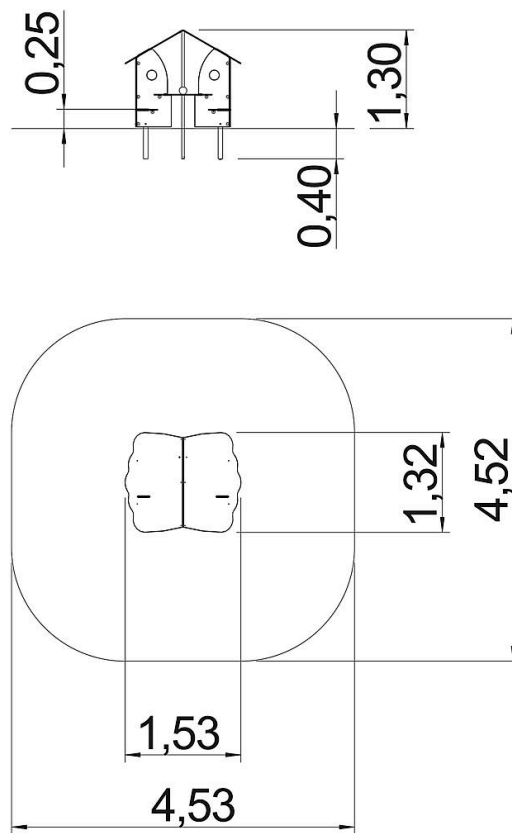

5 59 828 0110 0 

eibe minimondo Play house Apricot

Product Features:

Set of walls: HPL
Table: HPL
Set of benches: HPL
Set of roof halves: HPL
Rod: stainless steel
Play ball: PE
Set of ground anchors: hot-dip galvanized steel

Info box

Minimum space	453x452x310 cm
Free falling height	130 cm
Foundations	1x CF or 2x PFs + 1x PFr
Assembly	2 people/1 h
Ground constitution GE/NL/B	at least lawn
Impact protection net	19 m ²
Largest section	132x88x1,5 cm
Heaviest section	15 kg

5 59 828 0110 0 

eibe minimondo Play house Apricot

		m ²
	0 - 60 cm	-
	60 - 100 cm	-
	100 - 150 cm	-
	150 - 300 cm	-

Scale 1:100