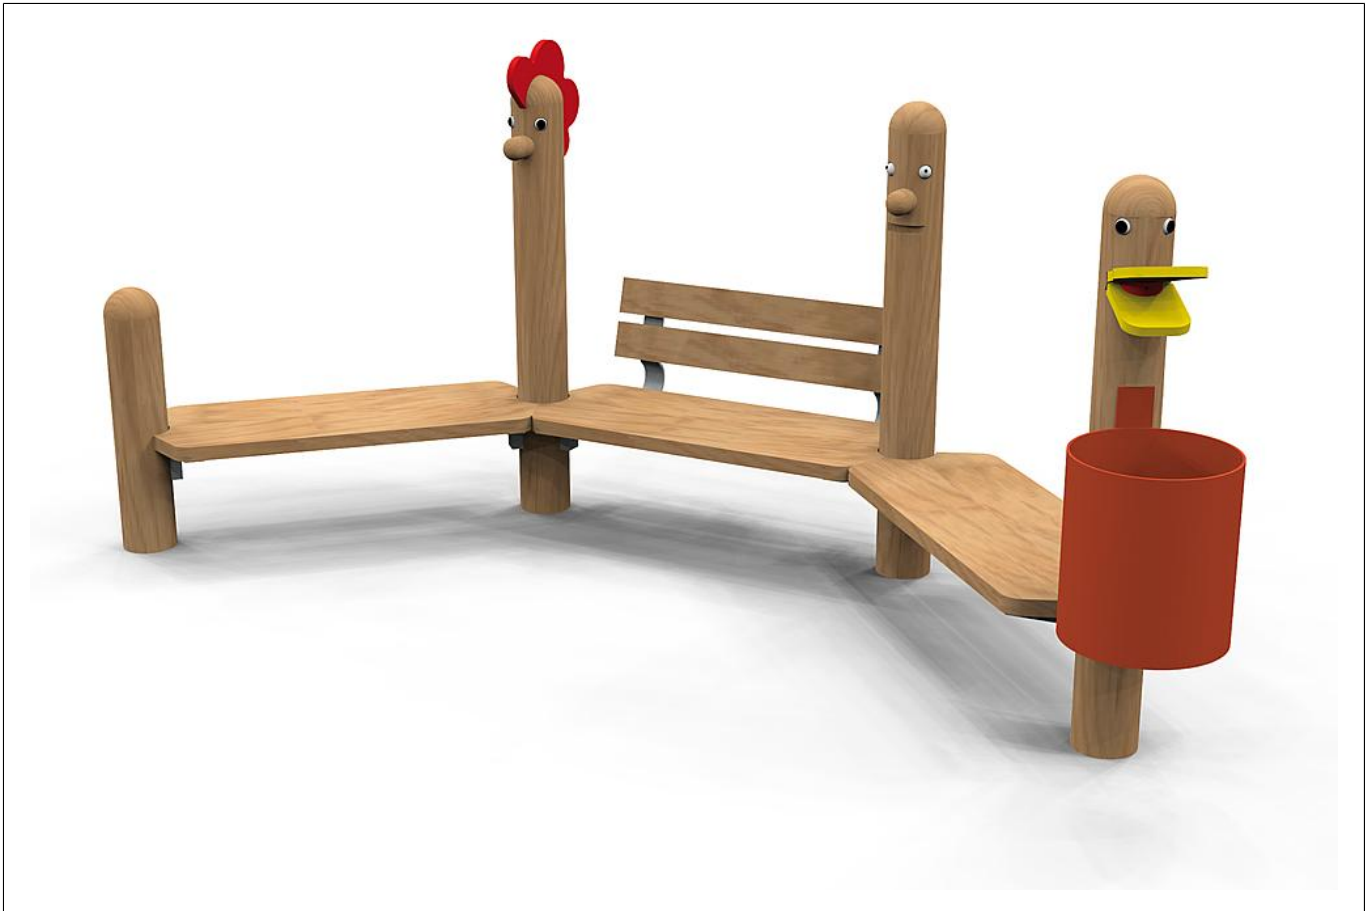

5 59 260 0 

eibini Arena

The eibini Arena is the cosy seating arrangement for having a chit-chat and for watching the world go by. Includes litter bin.

Product Features:

1x 5592320 eibini figure Cookadoodle: SW pi
 1x 5593030 eibini rubbish bin Ducky: SW pi
 1x 5592350 eibini figure Lolly: SW pi
 2x 5601760 eibini seat/table top: SW pi
 1x 5601770 eibini seat with backrest: SW pi
 1x round-head palisade for table: SW pi

Info box

Minimum space	298x149x212 cm
Free falling height	32 cm
Foundations	4x CF
Assembly	2 people/1 h
Ground constitution GE/NL/B	-
Ground constitution all except GE/NL/B	-
Impact protection net	-
Largest section	160xØ 14 cm
Heaviest section	14 kg

5 59 260 0 

eibini Arena

		m ²
	0 - 60 cm	-
	60 - 100 cm	-
	100 - 150 cm	-
	150 - 300 cm	-

Scale 1:25