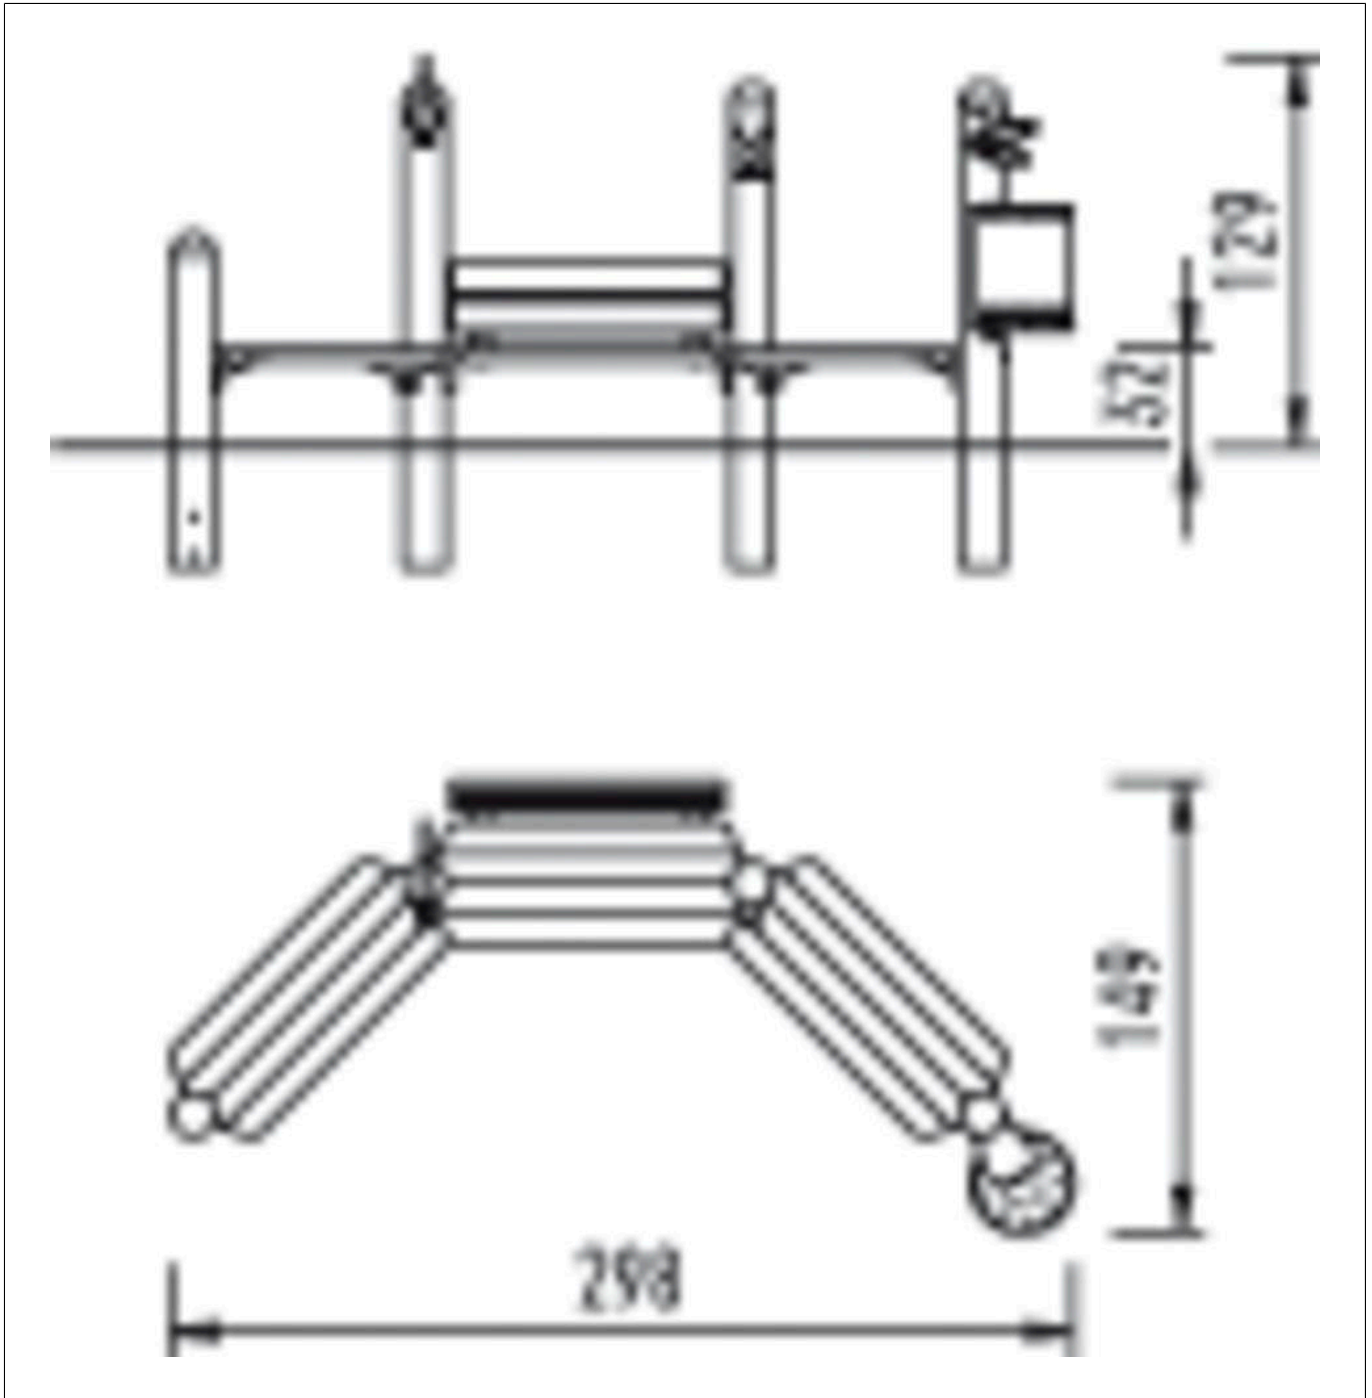

5 59 260 0 

eibini Arena

The eibini Arena is the cosy seating arrangement for having a chit-chat and for watching the world go by. Includes litter bin.

Product Features:

1x 5592320 eibini figure Cookadoodle: SW pi
 1x 5593030 eibini rubbish bin Ducky: SW pi
 1x 5592350 eibini figure Lolly: SW pi
 2x 5601760 eibini seat/table top: SW pi
 1x 5601770 eibini seat with backrest: SW pi
 1x round-head palisade for table: SW pi

Info box

Minimum space	298x149x212 cm
Free falling height	32 cm
Foundations	4x CF
Assembly	2 people/1 h
Ground constitution GE/NL/B	-
Ground constitution all except GE/NL/B	-
Impact protection net	-
Largest section	160xØ 14 cm
Heaviest section	14 kg

5 59 260 0 

eibini Arena

		m ²
	0 - 60 cm	-
	60 - 100 cm	-
	100 - 150 cm	-
	150 - 300 cm	-

Scale 1:25