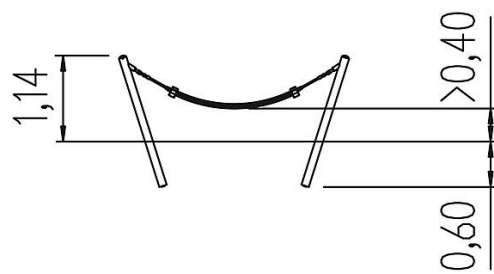

5 55 070 024 

eibe fantallica ha mmock with metal posts

The hammock is product to relax in or to swing in.

Product Features:

Set of posts: galvanised and powder-coated steel
 Ha mmock with joints: polyester-coated steel cable, SW pi
 Post cover PA6

Info box

Minimum space	489x469x223 cm
Free falling height	70 cm
Foundations	2x CF
Assembly	2 people/1 h
Ground constitution GE/NL/B	least amount of lawn
Ground constitution all except GE/NL/B	least amount of lawn
Impact protection net	19,5 m ²
Largest section	181x16x10 cm
Heaviest section	50 kg

5 55 070 024 

eibe fantalica ha mmock with metal posts

		m ²
	0 - 60 cm	-
	60 - 100 cm	-
	100 - 150 cm	-
	150 - 300 cm	-

Scale 1:100