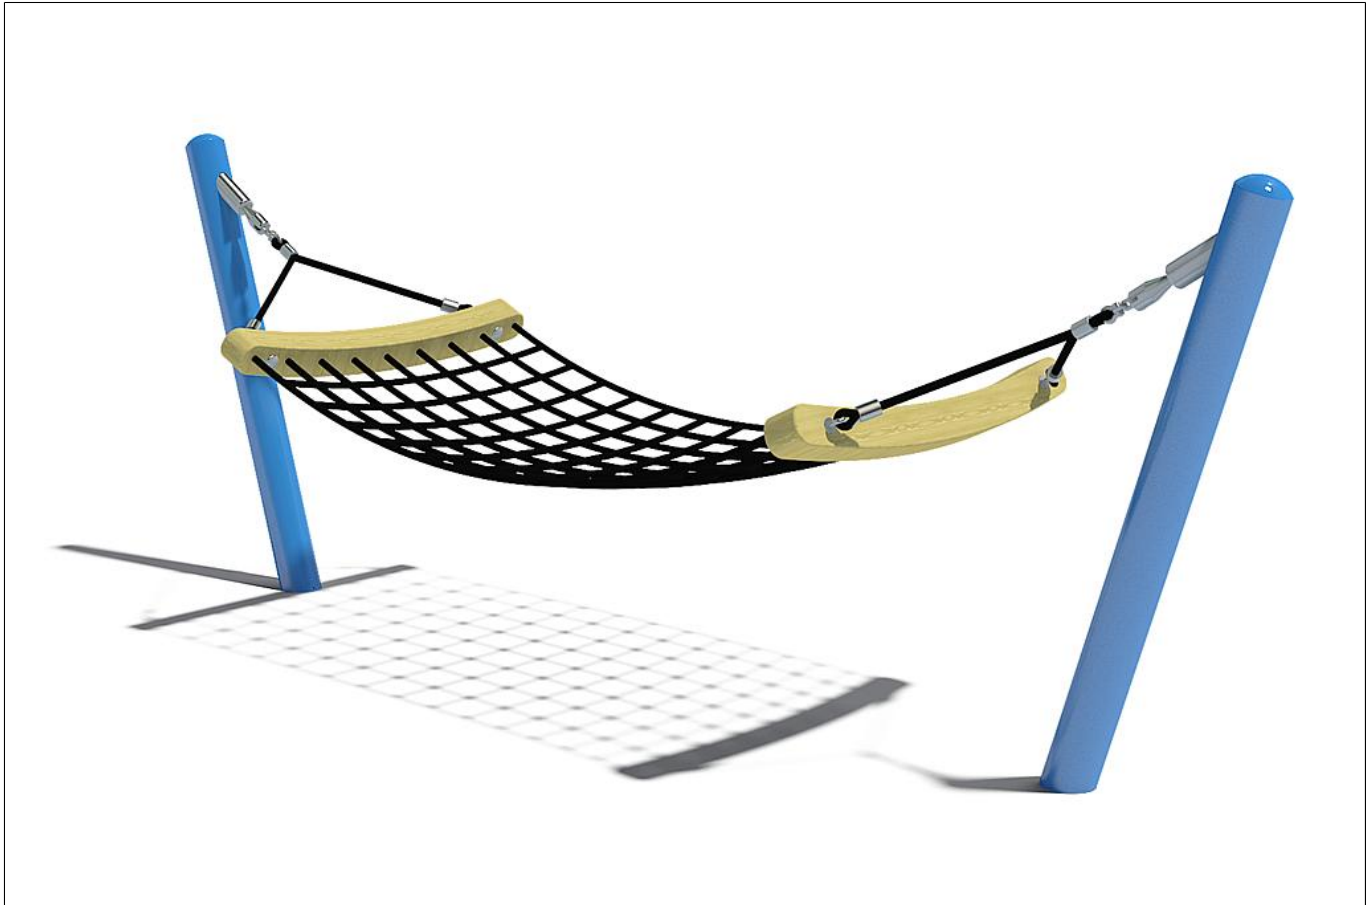

5 55 070 024 

eibe fantallica ha mmock with metal posts

The hammock is product to relax in or to swing in.

Product Features:

Set of posts: galvanised and powder-coated steel
 Ha mmock with joints: polyester-coated steel cable, SW pi
 Post cover PA6

Info box

Minimum space	489x469x223 cm
Free falling height	70 cm
Foundations	2x CF
Assembly	2 people/1 h
Ground constitution GE/NL/B	least amount of lawn
Ground constitution all except GE/NL/B	least amount of lawn
Impact protection net	19,5 m ²
Largest section	181x16x10 cm
Heaviest section	50 kg

5 55 070 024 

eibe fantalica ha mmock with metal posts

		m ²
	0 - 60 cm	-
	60 - 100 cm	-
	100 - 150 cm	-
	150 - 300 cm	-

Scale 1:100