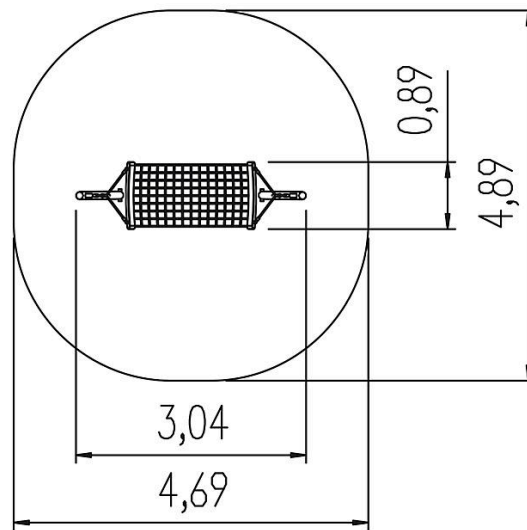

5 55 070 024 

eibe fantallica ha mmock with metal posts

The hammock is product to relax in or to swing in.

Product Features:

Set of posts: galvanised and powder-coated steel
 Ha mmock with joints: polyester-coated steel cable, SW pi
 Post cover PA6

Info box

Minimum space	489x469x223 cm
Free falling height	70 cm
Foundations	2x CF
Assembly	2 people/1 h
Ground constitution GE/NL/B	least amount of lawn
Ground constitution all except GE/NL/B	least amount of lawn
Impact protection net	19,5 m ²
Largest section	181x16x10 cm
Heaviest section	50 kg

5 55 070 024 

eibe fantalica ha mmock with metal posts

		m ²
	0 - 60 cm	-
	60 - 100 cm	-
	100 - 150 cm	-
	150 - 300 cm	-

Scale 1:100