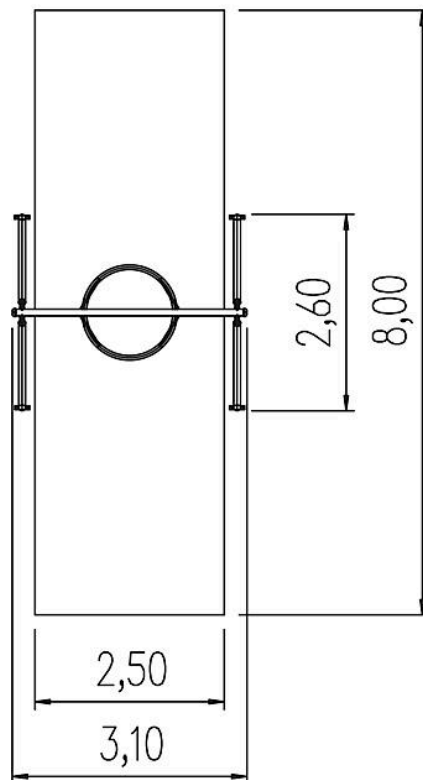

5 55 355 025 

eibe fantallica nest seat Swing 120

Luna

Alone or together - swinging is fun

Product Features:

Swing post: hot-dip galvanised and powder-coated steel
Swing beam: hot-dip galvanised steel
1 nest seat Ø= 120 cm: ring rope, steel cable links mat, rubber fabric over chain suspension

Info box

Minimum space	800x310x374 cm
Free falling height	194 cm
Foundations	4x CF
Assembly	2 people/6 h
Ground constitution GE/NL/B	least amount of sand
Ground constitution all except GE/NL/B	least amount of sand
Impact protection net	20 m ²
Largest section	300x37x18 cm
Heaviest section	40 kg

5 55 355 025 

eibe fantallica nest seat Swing 120

Luna

		m ²
	0 - 60 cm	-
	60 - 100 cm	-
	100 - 150 cm	-
	150 - 300 cm	20 m ²

Scale 1:100