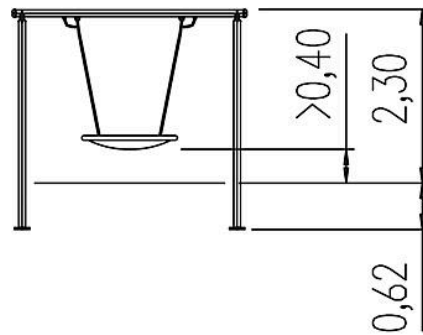

5 55 355 025 

eibe fantallica nest seat Swing 120

Luna

Alone or together - swinging is fun

Product Features:

Swing post: hot-dip galvanised and powder-coated steel
Swing beam: hot-dip galvanised steel
1 nest seat Ø= 120 cm: ring rope, steel cable links mat, rubber fabric over chain suspension

Info box

Minimum space	800x310x374 cm
Free falling height	194 cm
Foundations	4x CF
Assembly	2 people/6 h
Ground constitution GE/NL/B	least amount of sand
Ground constitution all except GE/NL/B	least amount of sand
Impact protection net	20 m ²
Largest section	300x37x18 cm
Heaviest section	40 kg

5 55 355 025 

eibe fantallica nest seat Swing 120

Luna

		m ²
	0 - 60 cm	-
	60 - 100 cm	-
	100 - 150 cm	-
	150 - 300 cm	20 m ²

Scale 1:100