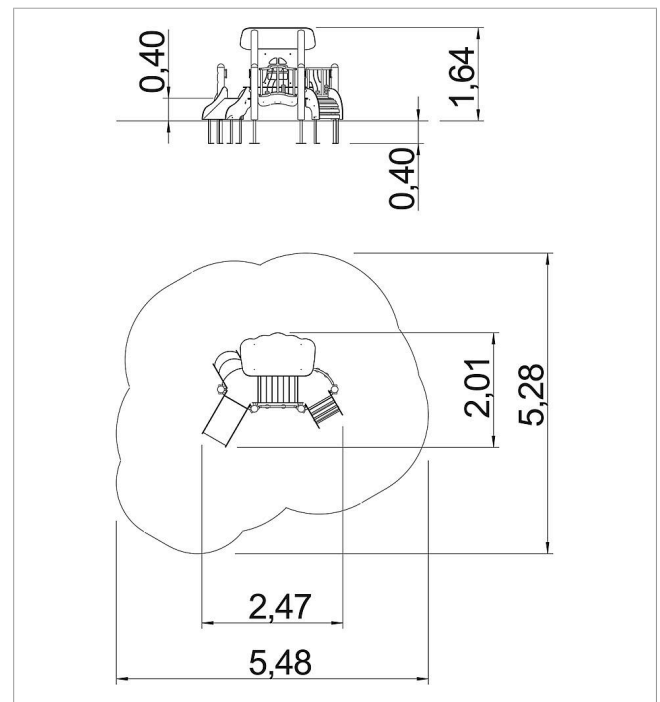

5 59 835 0110 0

eibe minimondo Play unit Cherry

made in germany

1+

Scope of delivery

- Roof: HPL
- Bench: HPL
- Wall element with windows and shutters: HPL
- Tummy slide: HPL
- Runged ascent: ash, HPL
- Set of stairs: HPL
- Set of fence elements: stainless steel, PE
- Set of post with post bases: SW, hot-dip galvanised steel

	Material	SW pi
	Foundation level	FL 1
	Minimum space	548x528x220 cm
	Free falling height	40 cm
	Impact protection net	22,5 m ²
	Foundations	1x CF or 5x PFs + 4x PFr
	Assembly	2 people/3 h
	Largest section	132x88x1,5 cm
	Heaviest section	23 kg