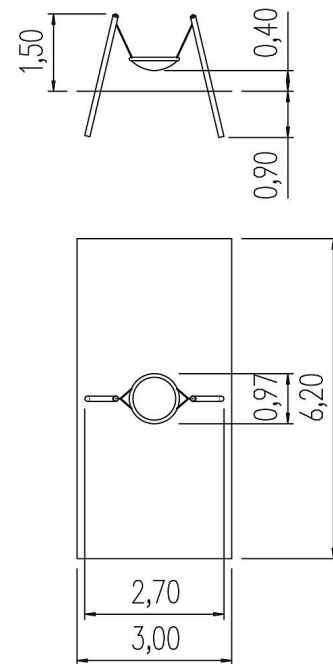

5 59 813 0

eibe minimondo Swing Daisy with Nest seat

made in germany

1+

Scope of delivery

2 posts: hot-dip galvanised and painted steel

1 Mini Nest seat: 1 Nest seat 90 cm diam.: cable ring, steel cable net mesh, rubber fabric to cover the chain suspension

Post shoes: hot-dip galvanised steel

	Material	Steel, PE
	Foundation level	FL 3
	Minimum space	620x300x200 cm
	Free falling height	140 cm
	Impact protection net	19 m ²
	Foundations	2x CF
	Assembly	1 person/0,5 h
	Largest section	Ø 10x240 cm
	Heaviest section	18 kg