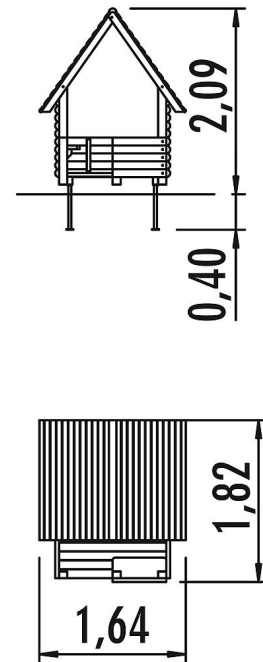

5 59 011 5

eibe playo Play house Alexander

made in germany

1+

Scope of delivery

Set of posts with post bases: SW, hot-dip galvanized steel

Set of benches: SW

Play house: SW

	Material	SW pi
	Foundation level	FL 1
	Minimum space	164x182x209 cm
	Free falling height	24 cm
	Impact protection net	-
	Foundations	4x CF or 4x PFs
	Assembly	2 people/1 h
	Largest section	160x120x13 cm
	Heaviest section	25 kg