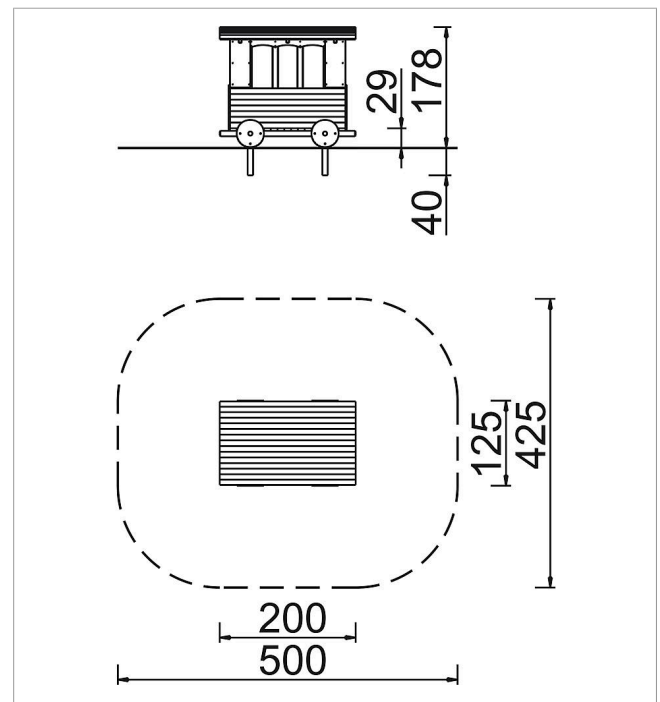

5 59 118 0

eibe playo Large Train Wagon

made in germany

3+

Scope of delivery

- 2 side walls: SW
- 1 platform floor: SW
- 4 wheels: SW
- 1 wagon structure: MDF exterior
- 1 roof: SW, Beto-Plan sheathing

	Material	SW pi
	Foundation level	-
	Minimum space	500x424x178 cm
	Free falling height	64 cm
	Impact protection net	19,5 m ²
	Foundations	-
	Assembly	-
	Largest section	212x110x50 cm
	Heaviest section	140 kg