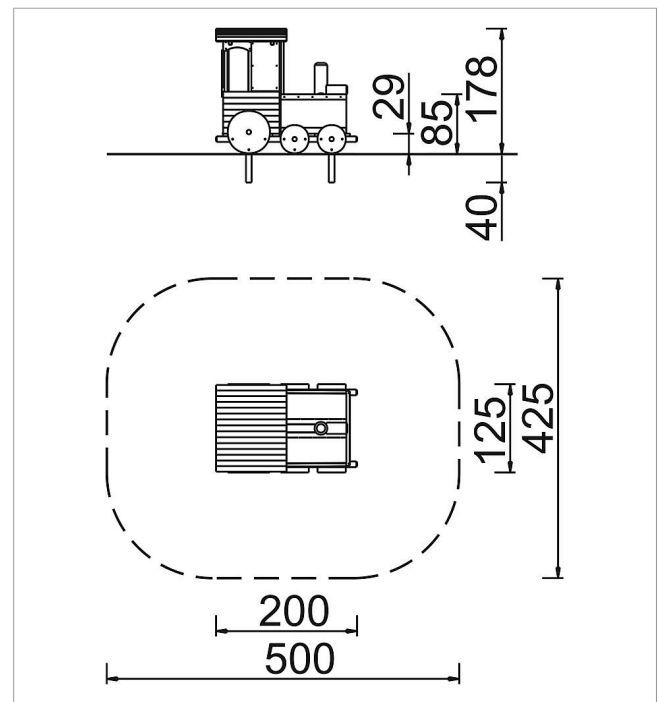

### Scope of delivery

- 1 half shell GFRP
- 1 driver cabin: MDF exterior
- 6 wheels: SW
- 1 platform floor driver cabin: SW
- 1 roof: SW,
- Beto-Plan sheathing
- 1 chimney: SW

	Material	SW pi
	Foundation level	-
	Minimum space	500x425x265 cm
	Free falling height	85 cm
	Impact protection net	19,5 m <sup>2</sup>
	Foundations	-
	Assembly	2 people/6 h
	Largest section	212x110x50 cm
	Heaviest section	140 kg