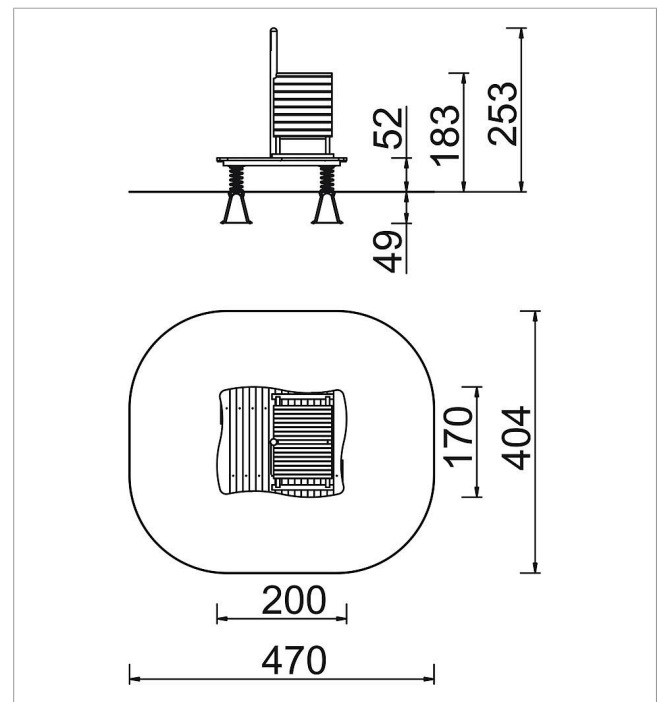

5 67 122 0

eibe playo Sand Raft

made in germany

3+

Scope of delivery

- 1 raft: SW
- 1 roof: SW
- 4 springs: spring steel
- 1 mast: SW
- 1 flag: HPL

	Material	SW pi
	Foundation level	FL 3
	Minimum space	470x404x253 cm
	Free falling height	52 cm
	Impact protection net	17 m ²
	Foundations	4x 5632280 + 4x CF
	Assembly	2 people/2 h
	Largest section	200x170x11 cm
	Heaviest section	20 kg