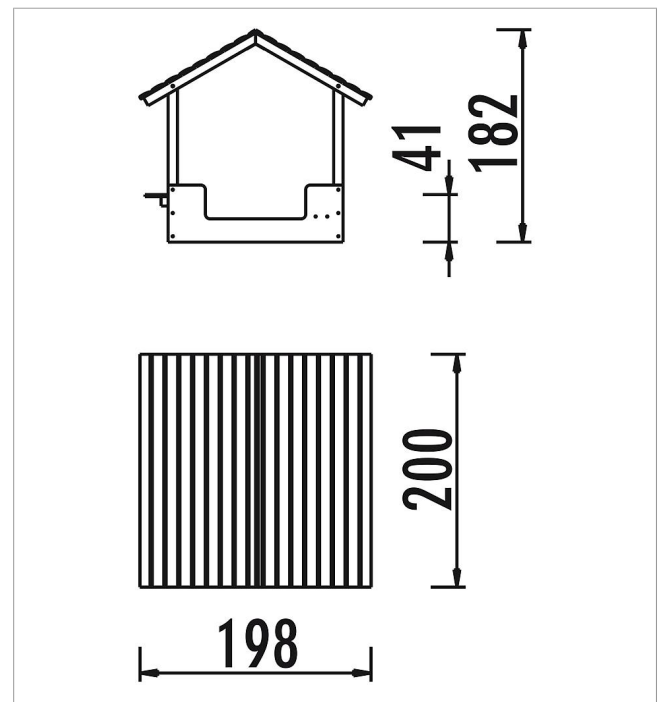

### Scope of delivery

- 1 roof: SW
- 1 shop counter: birch, AW 100
- 1 seat bench: SW
- 2 front panels: birch, AW 100 red
- 2 side panels: birch, AW 100 red
- Basic construction: SW

	Material	SW pi
	Foundation level	FL 1
	Minimum space	198x200x182 cm
	Free falling height	38 cm
	Impact protection net	-
	Foundations	-
	Assembly	-
	Largest section	200x80x12 cm
	Heaviest section	70 kg