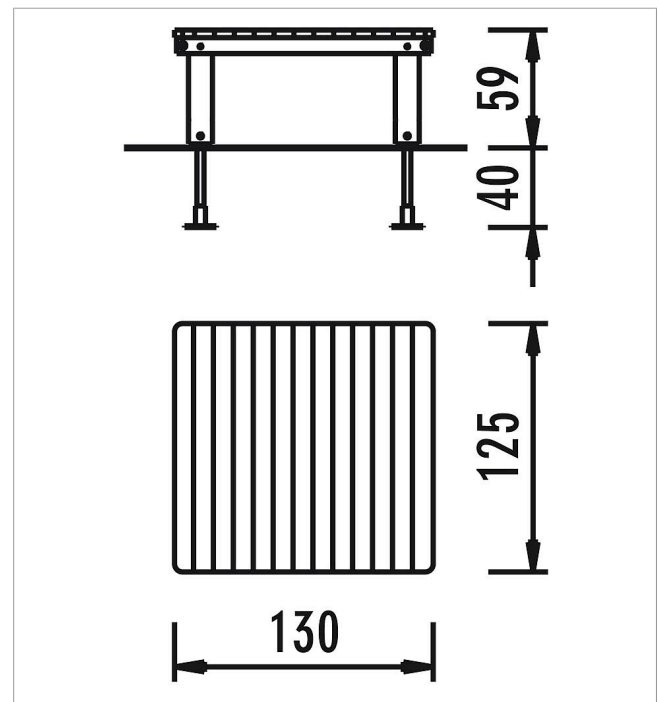

### Scope of delivery

1 sand play table: SW  
Post shoes: hot-dip galvanized steel

	Material	SW pi
	Foundation level	FL 1
	Minimum space	130x125x239 cm
	Free falling height	59 cm
	Impact protection net	-
	Foundations	4x CF or 4x PFs
	Assembly	1 person/1 h
	Largest section	125x130x12 cm
	Heaviest section	30 kg