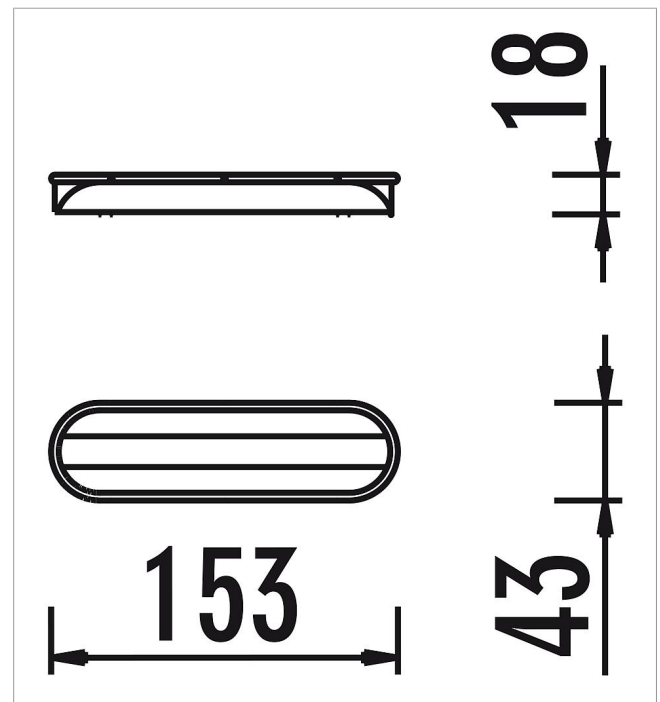

### Scope of delivery

1 water chute L=150 cm: stainless steel

	Material	Stainless steel
	Foundation level	-
	Minimum space	-
	Free falling height	-
	Impact protection net	-
	Foundations	-
	Assembly	-
	Largest section	153x43x18 cm
	Heaviest section	15