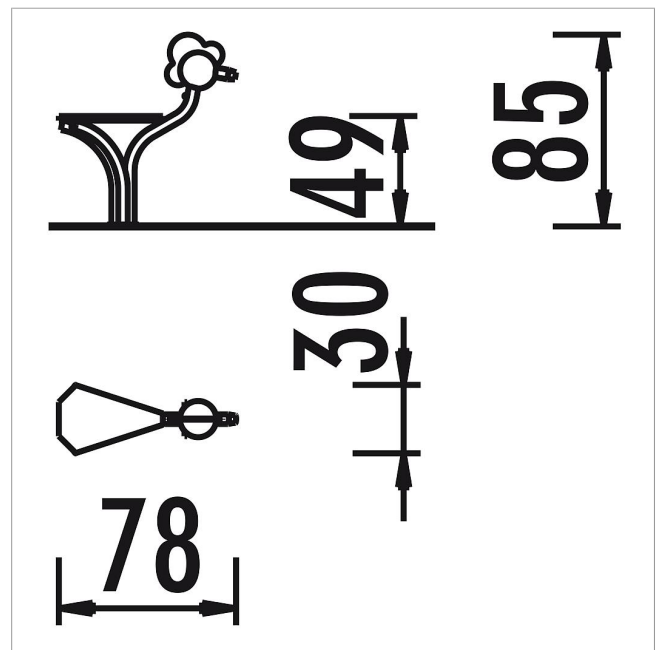

5 66 308 0

eibe acqua Waterspout with Seat

made in germany

3+

Scope of delivery

1 waterspout with seat: stainless steel, HPL

	Material	Stainless steel
	Foundation level	FL 3
	Minimum space	78x30x229 cm
	Free falling height	49 cm
	Impact protection net	-
	Foundations	1x CF
	Assembly	1 person/2 h
	Largest section	78x30x85 cm
	Heaviest section	30 kg