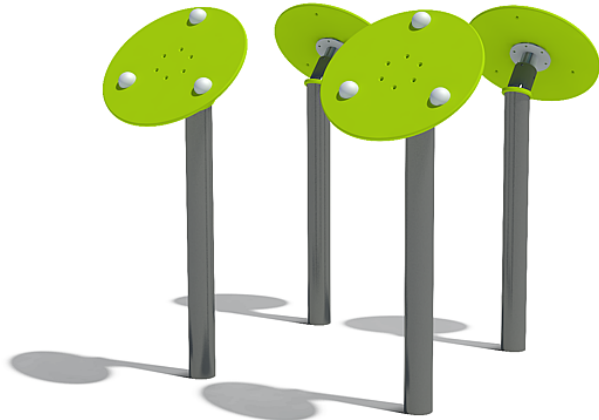

5 35 003 1432 5

**eibe fantallica active-
station 'Spinning disc',
double**
made in germany

Scope of delivery

4 posts: hot-dip galvanised and powder-coated steel

4 palms: HPL, stainless steel

Rotating structure: stainless steel

	Material	Steel
	Foundation level	FL 3
	Minimum space	442x430x180 cm
	Free falling height	-
	Impact protection net	-
	Foundations	4x CF
	Assembly	2 people/3 h
	Largest section	-
	Heaviest section	-