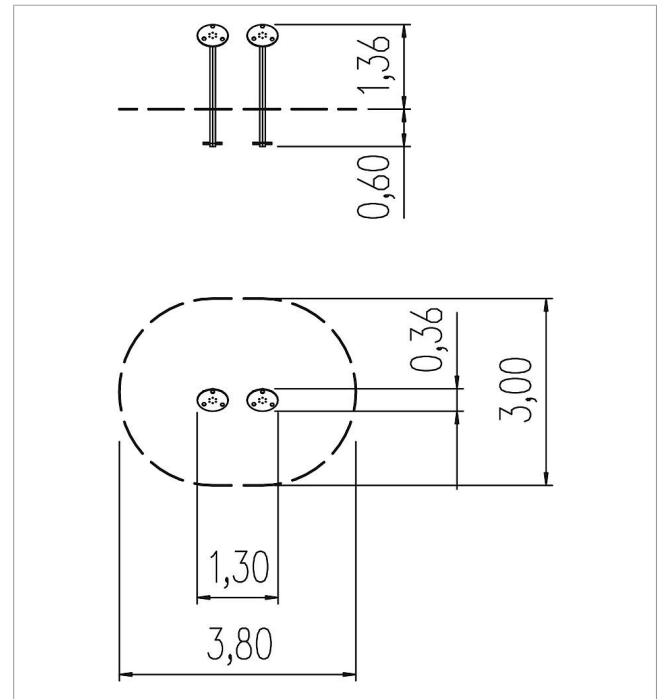

5 35 003 1432 5

**eibe fantallica active-
station 'Spinning disc',
double**
made in germany

Scope of delivery

4 posts: hot-dip galvanised and powder-coated steel

4 palms: HPL, stainless steel

Rotating structure: stainless steel

	Material	Steel
	Foundation level	FL 3
	Minimum space	442x430x180 cm
	Free falling height	-
	Impact protection net	-
	Foundations	4x CF
	Assembly	2 people/3 h
	Largest section	-
	Heaviest section	-