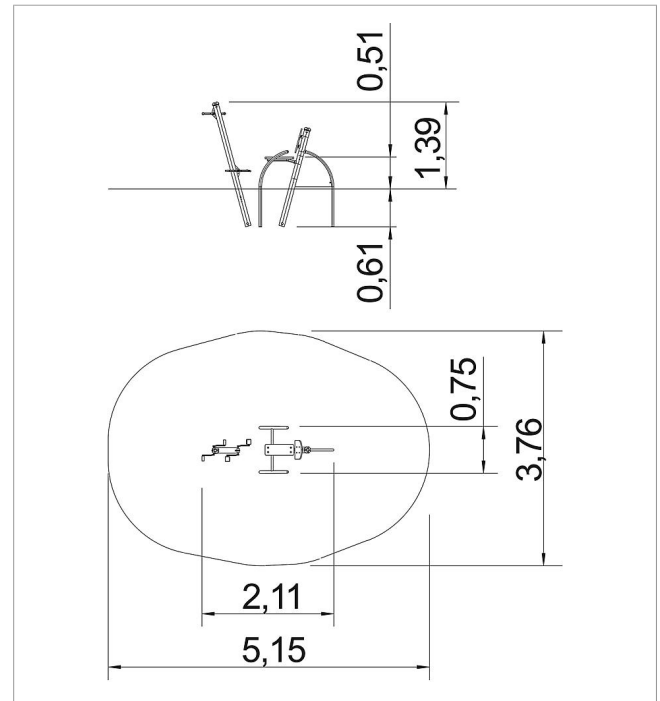

5 35 001 1432 5

**eibe fantallica active-
station 'Upright and
hand bike'**

made in germany

Scope of delivery

- 2 posts: galvanised and powder-coated steel
- 1 seat: rubber
- 1 pedal: stainless steel
- 1 hand bike: stainless steel, grips synthetic

	Material	Steel
	Foundation level	FL 3
	Minimum space	515x376x320 cm
	Free falling height	51 cm
	Impact protection net	-
	Foundations	5x CF
	Assembly	2 people/3 h
	Largest section	-
	Heaviest section	-