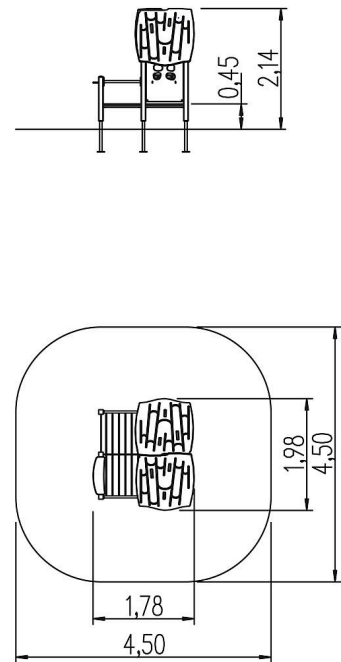

5 10 054 0411 0

	Material	Larch oiled
	Foundation level	FL 1
	Minimum space	450x450x212 cm
	Free falling height	32 cm
	Impact protection net	-
	Foundations	9x CF or 9x PFs or 9x PFr
	Largest section	75x75x6 cm