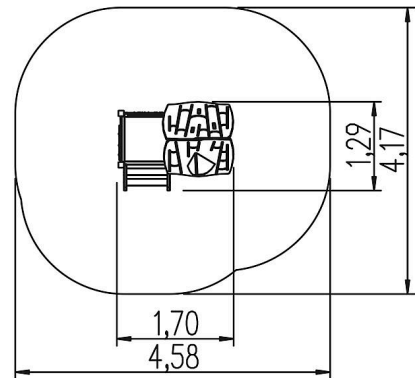

5 10 006 0411 0

eibe playo Play house Fox's burrow

made in germany

1+

Scope of delivery

Set of posts with post bases: SW, hot-dip galvanized steel
 Set of platforms: SW
 Arched roof with dormer window: three-layer board, SW
 Set of parapets with windows and shutters: three-layer SW board
 Play parapet with rotating toothed wheels: three-layer SW board, HPL
 Play parapet Calculator: three-layer SW board
 Stair ascent: SW

	Material	Larch oiled
	Foundation level	FL 1
	Minimum space	458x417x225 cm
	Free falling height	45 cm
	Impact protection net	-
	Foundations	7x CF or 7x PFs or 7x PFr
	Largest section	144x104x2 cm