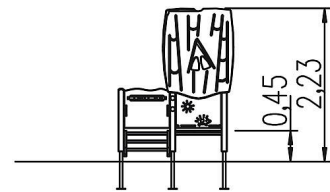

5 10 006 0411 0

eibe playo Play house Fox's burrow

made in germany

1+

Scope of delivery

Set of posts with post bases: SW, hot-dip galvanized steel
 Set of platforms: SW
 Arched roof with dormer window: three-layer board, SW
 Set of parapets with windows and shutters: three-layer SW board
 Play parapet with rotating toothed wheels: three-layer SW board, HPL
 Play parapet Calculator: three-layer SW board
 Stair ascent: SW

	Material	Larch oiled
	Foundation level	FL 1
	Minimum space	458x417x225 cm
	Free falling height	45 cm
	Impact protection net	-
	Foundations	7x CF or 7x PFs or 7x PFr
	Largest section	144x104x2 cm