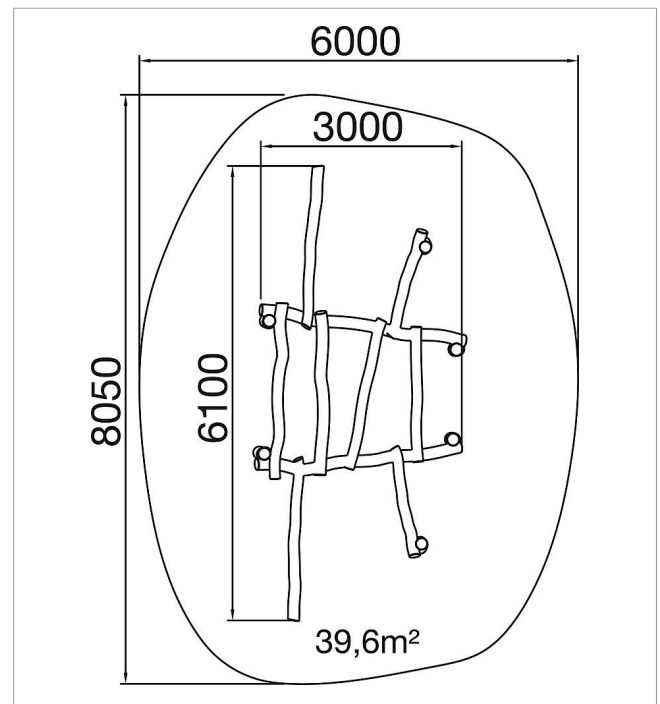

5 45 119 0530 6

**eibe paradiso seated  
stand Zalia**

made in germany

**Scope of delivery**

1x beam seats in different heights

	Material	Robinia
	Foundation level	FL 3
	Minimum space	8,1x6 m
	Free falling height	130 cm
	Impact protection net	ca. 45 m²
	Foundations	8x CF