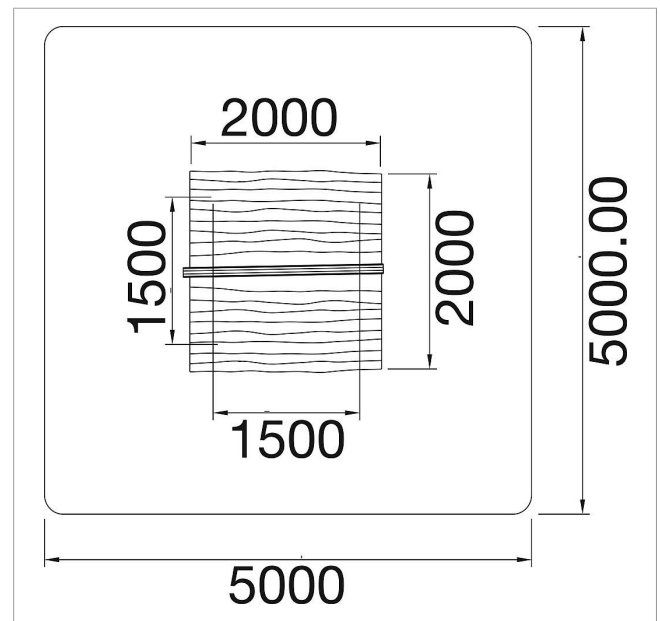

5 45 140 0530 6

eibe paradiso Log cabin Valaria

made in germany

1+

Scope of delivery

1x saddle roof in green

	Material	Robinia
	Foundation level	FL 3
	Minimum space	5x5 m
	Free falling height	-
	Impact protection net	ca. 25 m ²
	Foundations	4x CF