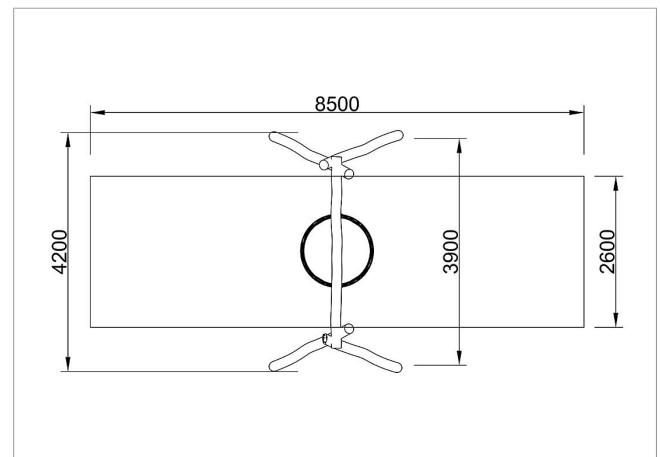

5 45 003 0530 6

**eibe paradiso nest
seat Swing Yanna with
bird's nest 120**

made in germany

3+

Scope of delivery

Swing frame: robinia

Set of swing joints: stainless steel

1 Nest seat D=120 cm: cable ring, steel cable net mesh,
rubber fabric to cover the chain suspension

	Material	Robinia
	Foundation level	FL 3
	Minimum space	8,5x4,2 m
	Free falling height	195 cm
	Impact protection net	ca. 25,5 m ²
	Foundations	4x CF
	Assembly	-
	Largest section	390xØ 15 cm
	Heaviest section	80 kg