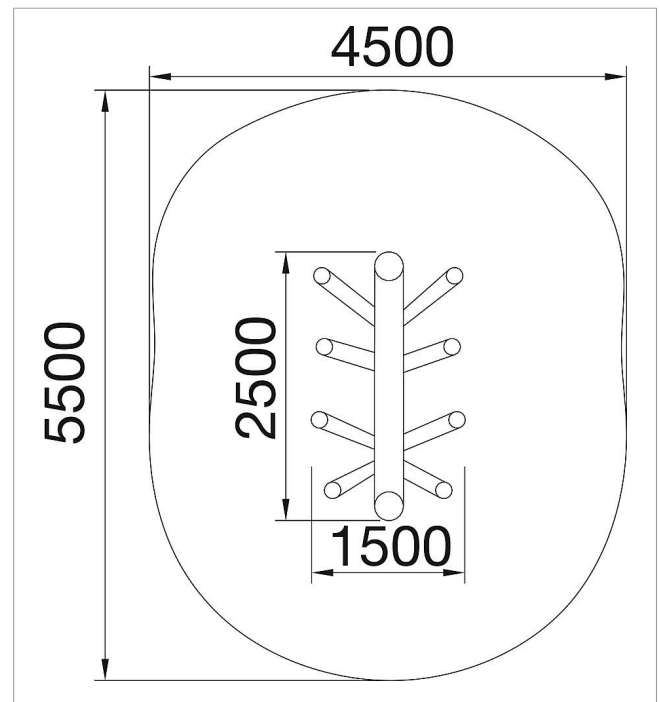

5 45 153 0530 0

eibe paradiso climbing spider Thekla

made in germany

Scope of delivery

1x spider to climb on

	Material	Robinia
	Foundation level	FL 3
	Minimum space	5,5x4,5 m
	Free falling height	100 cm
	Impact protection net	ca. 25 m ²
	Foundations	7x CF