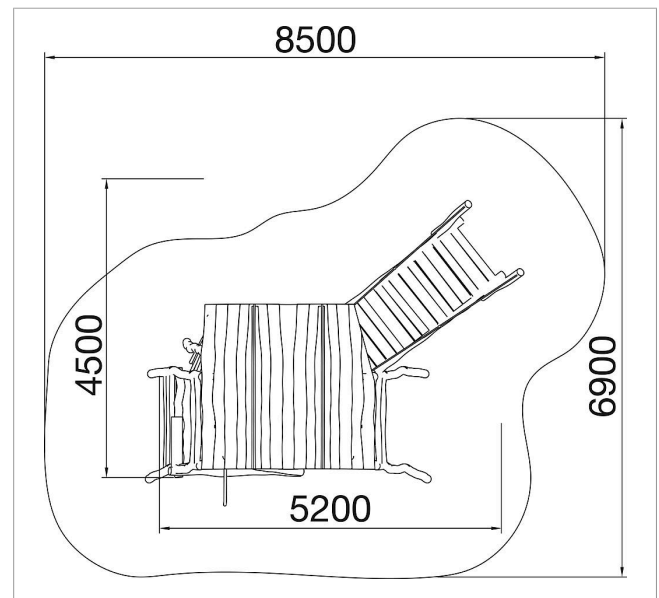

5 45 141 0530 6

eibe paradiso Double Tree house Sindri

made in germany

Scope of delivery

- 1x platform with veranda PH 120 cm
- 2x saddle roof with porch
- 2x entry opening
- 1x ramp = 240 cm
- 2x rope handrail
- 3x window with climb through protection
- 1x upper play counter
- 1x lower play counter
- 1x stem ladder ascent

	Material	Robinia
	Foundation level	FL 3
	Minimum space	8,5x7,2 m
	Free falling height	120 cm
	Impact protection net	ca. 55 m ²
	Foundations	10x CF