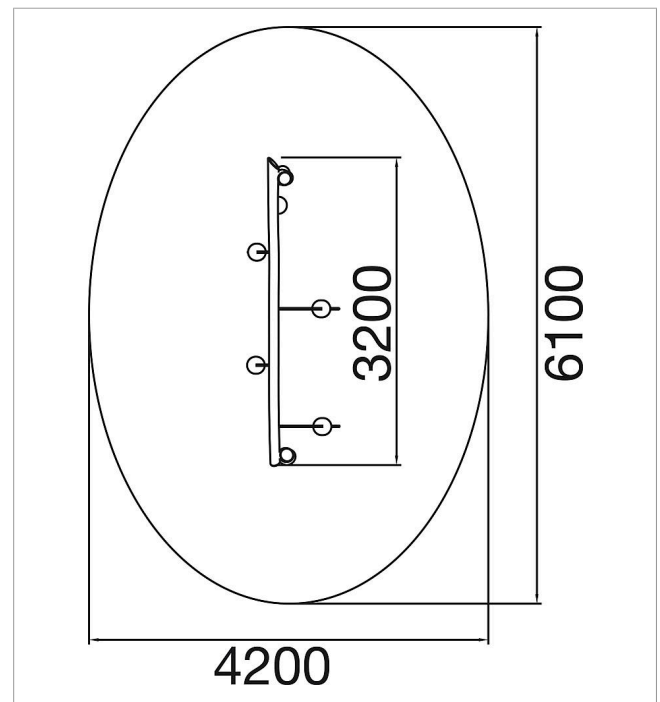

5 45 103 0530 6

eibe paradiso compact Climbing unit Kosmos

made in germany

Scope of delivery

Chain with 5 hanging steps and holding rope

	Material	Robinia
	Foundation level	FL 3
	Minimum space	6,2x4,2 m
	Free falling height	60 cm
	Impact protection net	ca. 25 m ²
	Foundations	7x CF