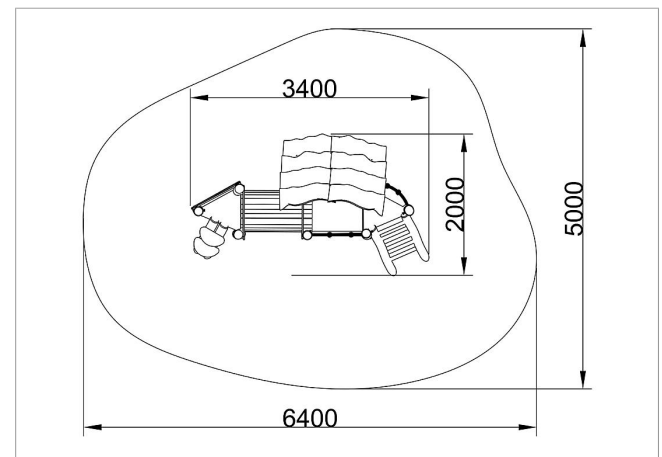

5 45 164 0530 6

eibe paradiso children Play house Ronja

made in germany

Scope of delivery

- 2x platform PH 400 cm
- 1x crawling tunnel L=95 cm
- 1x HPL- step ascent
- 1x diagonal rung ascent
- 1x window
- 1x saddle roof
- 1x bench
- 2x stainless steel fence with movable plastic balls

	Material	Robinia
	Foundation level	FL 3
	Minimum space	6,4x5 m
	Free falling height	95 cm
	Impact protection net	ca. 32 m ²
	Foundations	13x CF