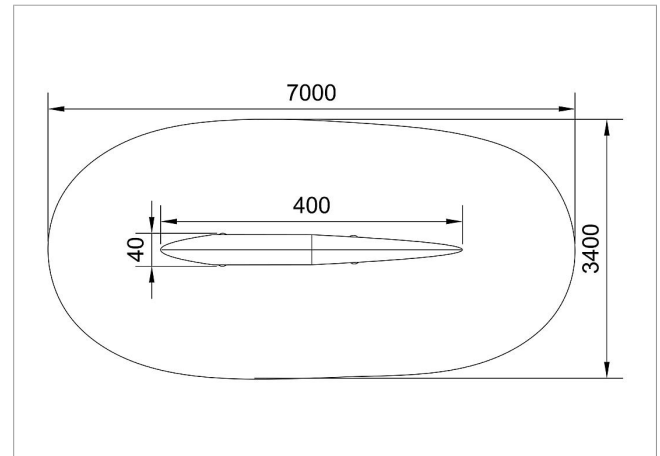

5 45 157 0530 0

**eibe paradiso  
balancing crocodile  
Rapti**  
made in germany

1+

**Scope of delivery**

1x balancing crocodile with open mouth L = 400 cm

	Material	Robinia
	Foundation level	FL 3
	Minimum space	7x3,4 m
	Free falling height	100 cm
	Impact protection net	ca. 24 m <sup>2</sup>
	Foundations	4x CF