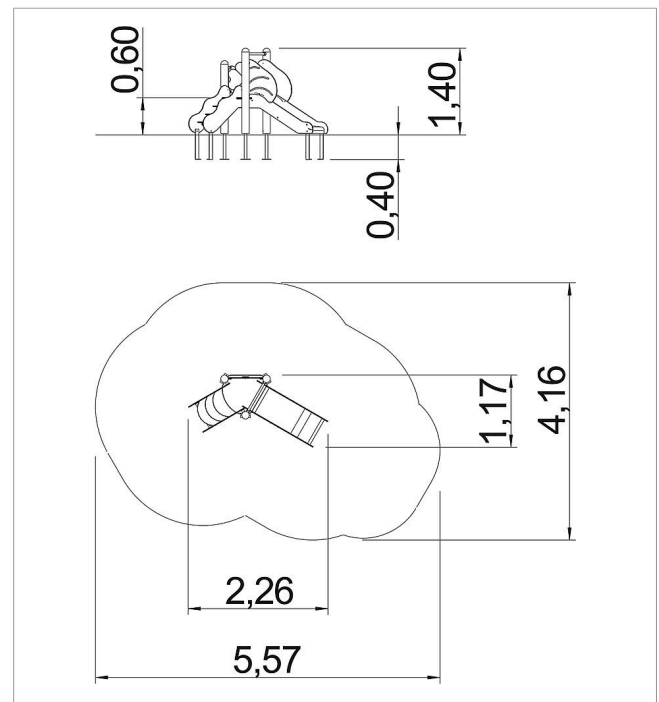

5 59 840 0412 1

eibe minimondo Play unit Gention

made in germany

Scope of delivery

Stairway: HPL
Platform: HPL
Themed slide: HPL with stainless-steel sliding surface
Themed parapet: HPL
Set of posts with post bases: Larch, hot-dip galvanised steel

	Material	Larch oiled
	Foundation level	FL 1
	Minimum space	557x416x240 cm
	Free falling height	60 cm
	Impact protection net	18 m ²
	Foundations	3x CF or 2x PFs + 3x PFr
	Assembly	-
	Largest section	168x71x49 cm
	Heaviest section	55 kg