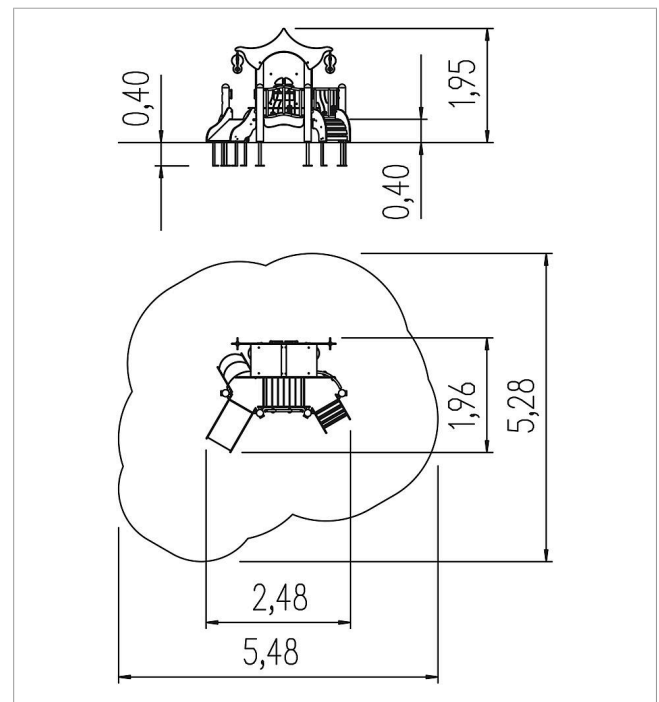

5 59 844 0110 0

eibe minimondo Play unit Lotus

made in germany

Scope of delivery

Roof: HPL
 Bench: HPL
 Wall element with window and shutter:
 HPL, stainless steel
 Tu mmy board: HPL
 Arched ramp: SW, HPL
 Staircase: HPL
 Platform: HPL, SW
 Set of fence elements: stainless steel, PE
 Set of posts with postshoes:
 SW, hot-dip galvanised steel

	Material	SW pi
	Foundation level	FL 1
	Minimum space	548x528x220 cm
	Free falling height	40 cm
	Impact protection net	22,5 m ²
	Foundations	1xCF or 5xPFs+4xPFr
	Largest section	110x94x25,5 cm