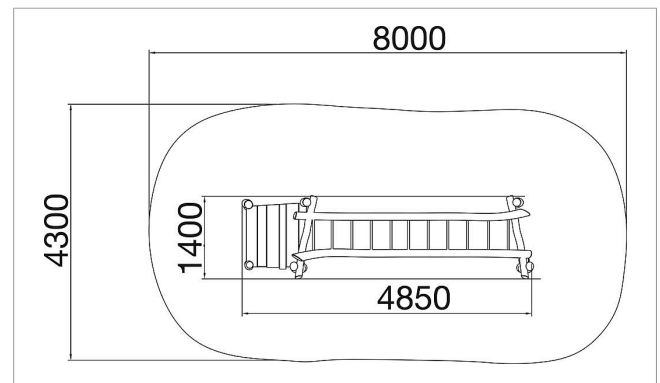

5 45 176 0530 6

**eibe paradiso hand-
over-hand climbing
station Mika**

made in germany

Scope of delivery

- 1x diagonal ascent with hangers L= 350 cm
- 1x climbing assistance
- 1x platform PH 65 cm

	Material	Robinia
	Foundation level	FL 3
	Minimum space	7,85x4,4 m
	Free falling height	200 cm
	Impact protection net	ca. 15 m ²
	Foundations	6x CF